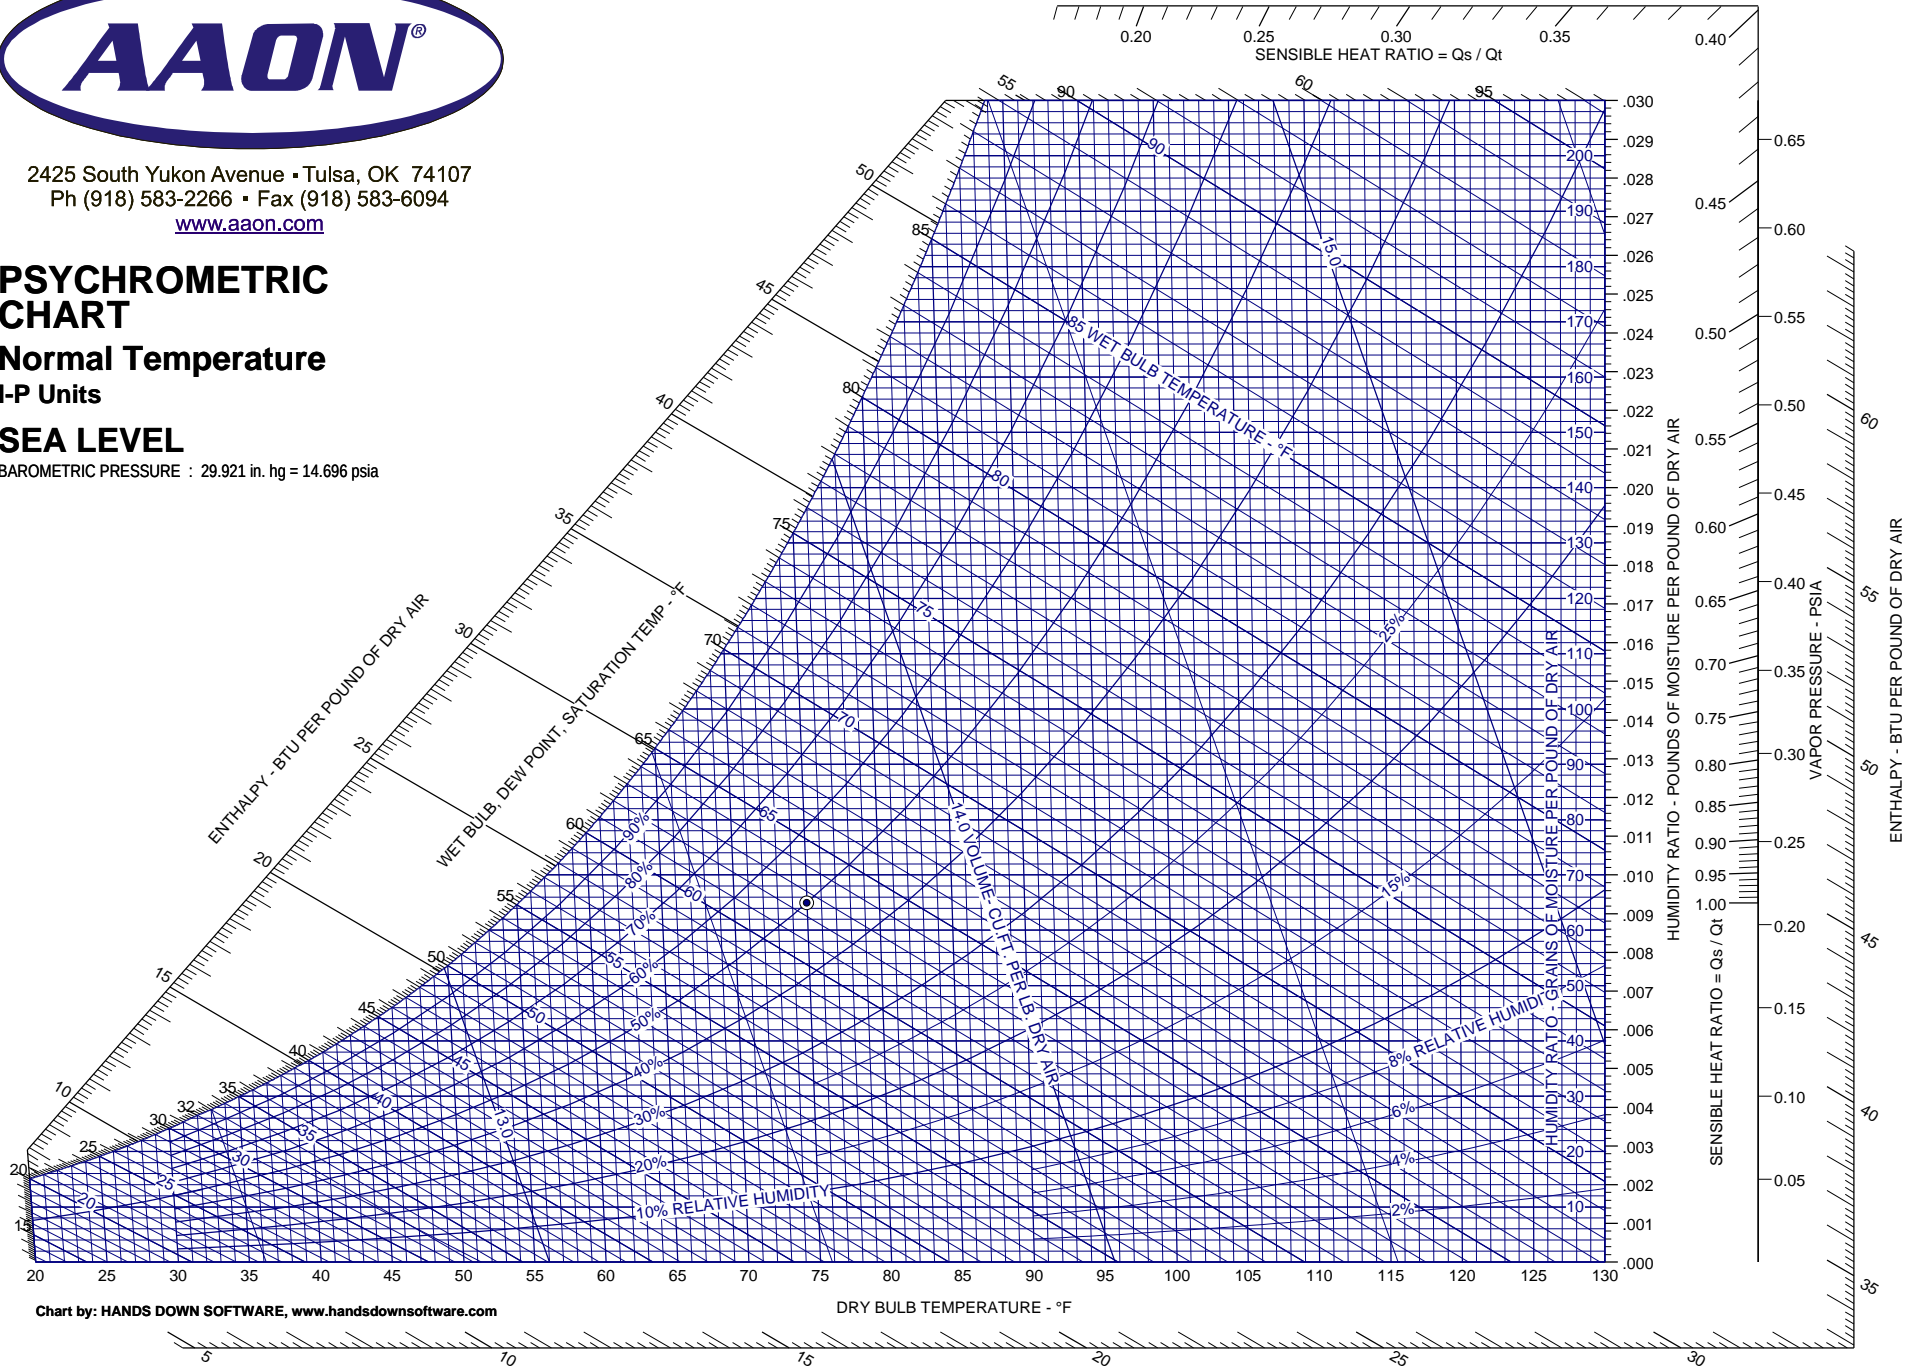

2425 South Yukon Avenue • Tulsa, OK 74107
Ph (918) 583-2266 • Fax (918) 583-6094
www.aaon.com

PSYCHROMETRIC CHART

Normal Temperature

I-P Units

SEA LEVEL

BAROMETRIC PRESSURE : 29.921 in. hg = 14.696 psia

2425 South Yukon Avenue • Tulsa, OK 74107
Ph (918) 583-2266 • Fax (918) 583-6094
www.aaon.com

PSYCHROMETRIC CHART

Normal Temperature

SI Units

SEA LEVEL

BAROMETRIC PRESSURE: 101.325 kPa

Chart by: HANDS DOWN SOFTWARE, www.handsdownsoftware.com