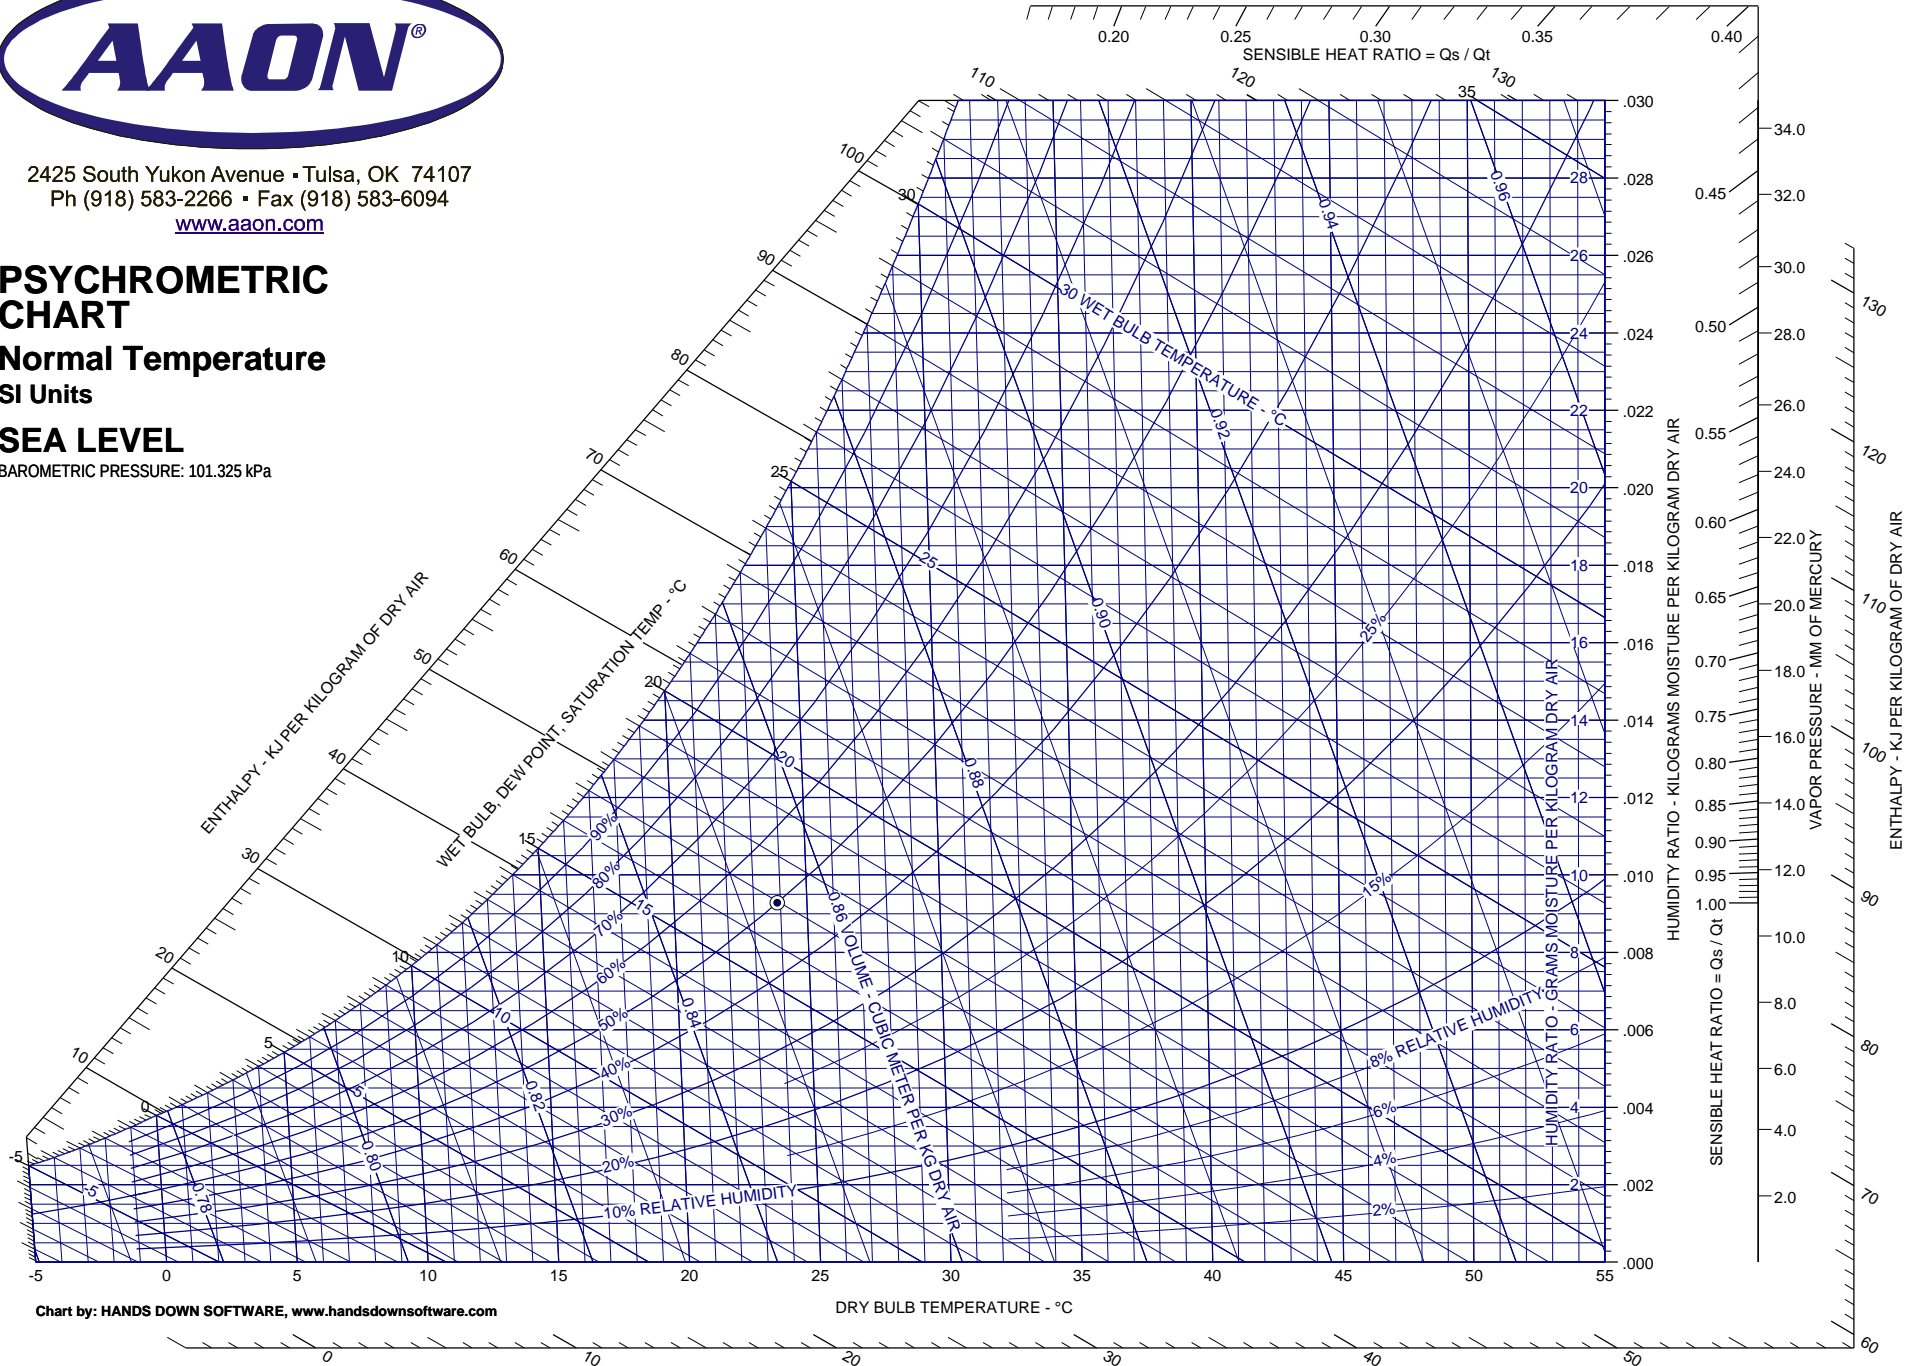

2425 South Yukon Avenue • Tulsa, OK 74107
Ph (918) 583-2266 • Fax (918) 583-6094
www.aaon.com

PSYCHROMETRIC CHART

Normal Temperature

I-P Units

SEA LEVEL

BAROMETRIC PRESSURE : 29.921 in. hg = 14.696 psia

2425 South Yukon Avenue • Tulsa, OK 74107
Ph (918) 583-2266 • Fax (918) 583-6094
www.aaon.com

PSYCHROMETRIC CHART

Normal Temperature

SI Units

SEA LEVEL

BAROMETRIC PRESSURE: 101.325 kPa

Chart by: HANDS DOWN SOFTWARE, www.handsdownsoftware.com