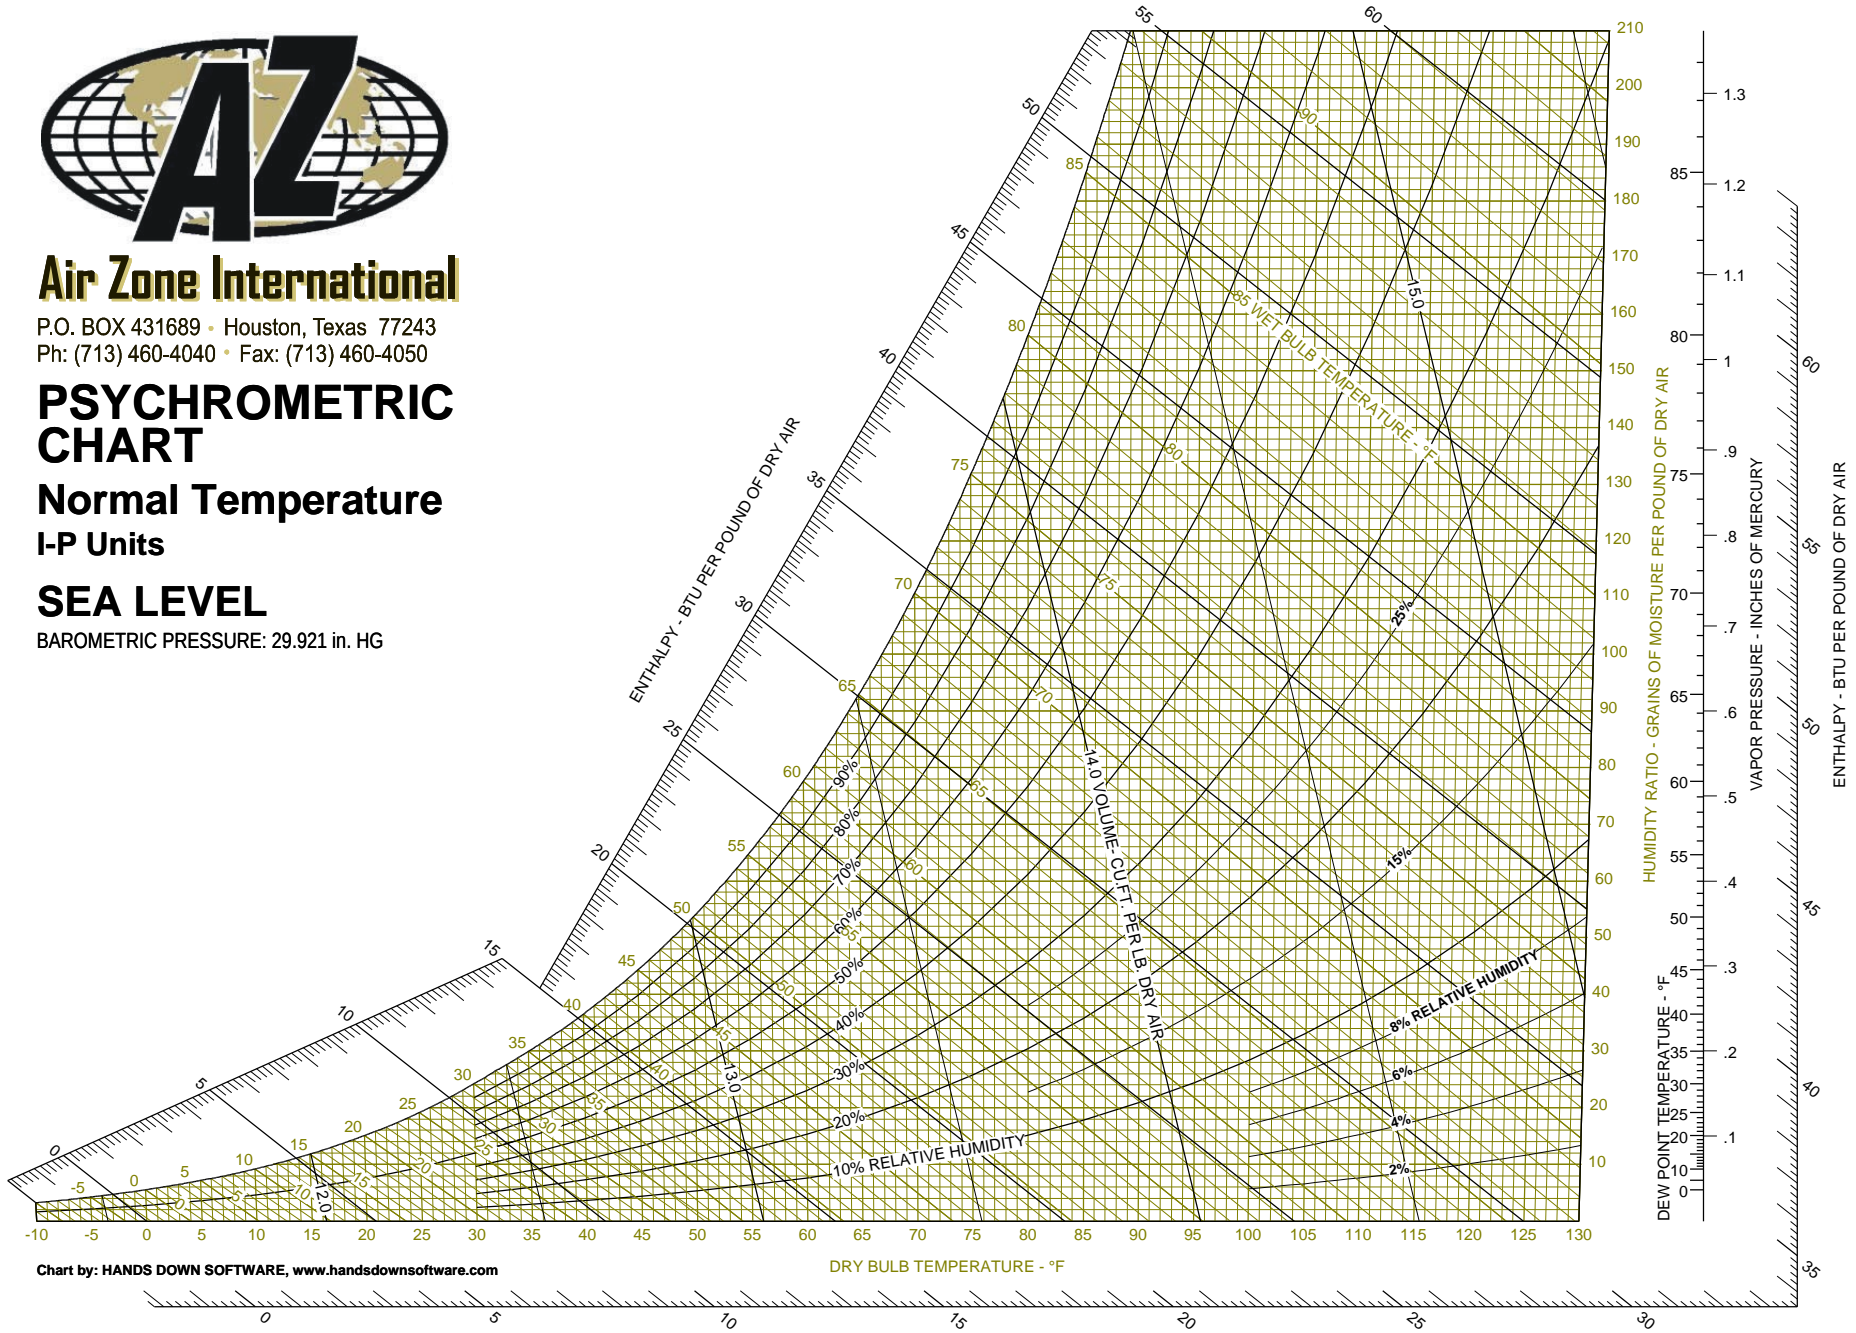

### SEA LEVEL

BAROMETRIC PRESSURE: 29.921 in. HG

Chart by: HANDS DOWN SOFTWARE, [www.handsdownsoftware.com](http://www.handsdownsoftware.com)

DRY BULB TEMPERATURE - °F

### SEA LEVEL

BAROMETRIC PRESSURE: 101.325 kPa

Chart by: HANDS DOWN SOFTWARE, [www.handsdownsoftware.com](http://www.handsdownsoftware.com)

DRY BULB TEMPERATURE - °C