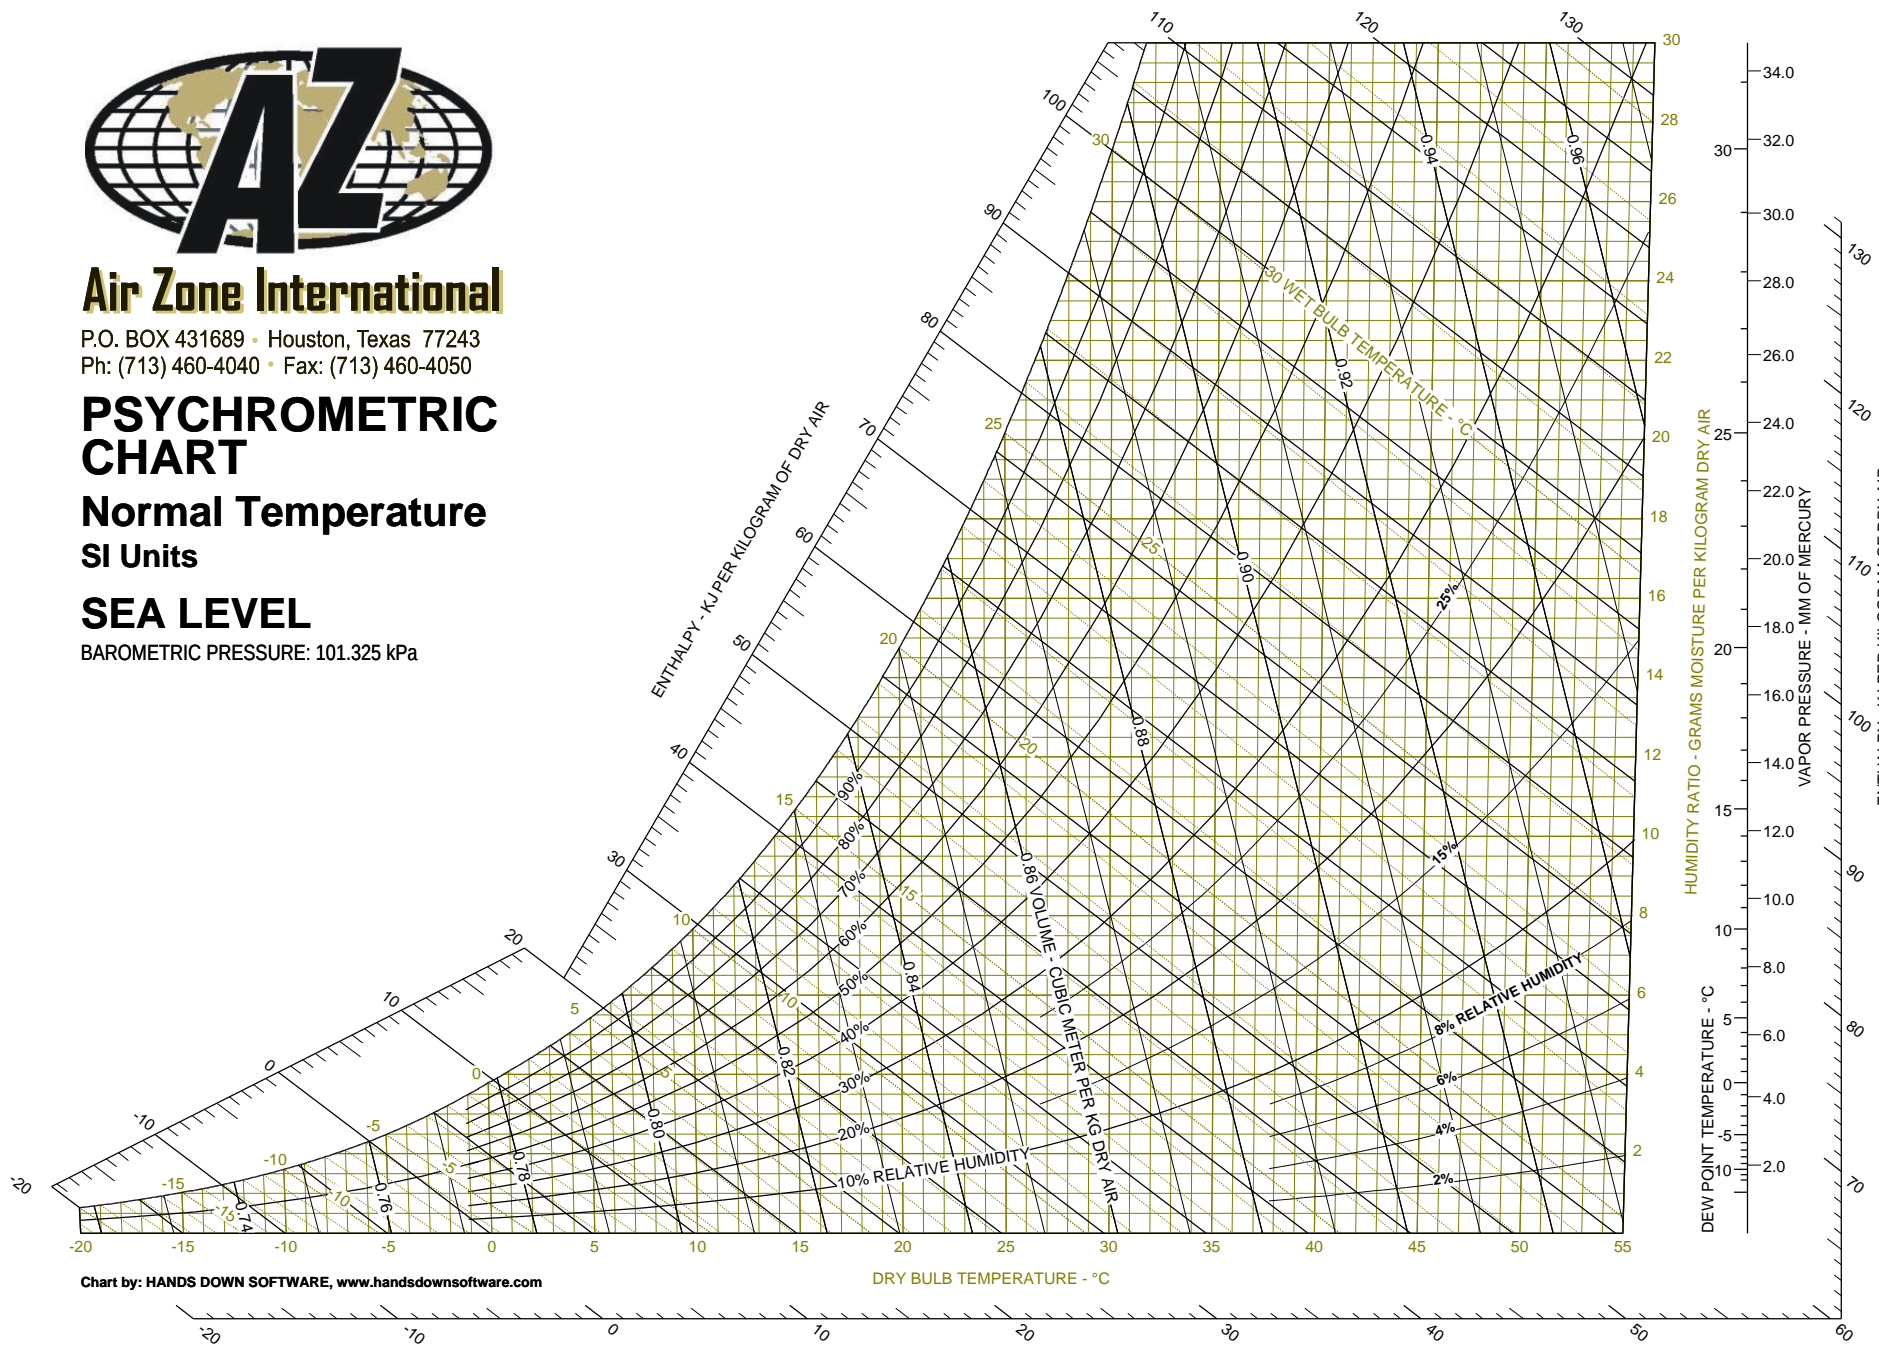

### SEA LEVEL

BAROMETRIC PRESSURE: 29.921 in. HG

Chart by: HANDS DOWN SOFTWARE, [www.handsdownsoftware.com](http://www.handsdownsoftware.com)

DRY BULB TEMPERATURE - °F

### SEA LEVEL

BAROMETRIC PRESSURE: 101.325 kPa

Chart by: HANDS DOWN SOFTWARE, [www.handsdownsoftware.com](http://www.handsdownsoftware.com)

DRY BULB TEMPERATURE - °C