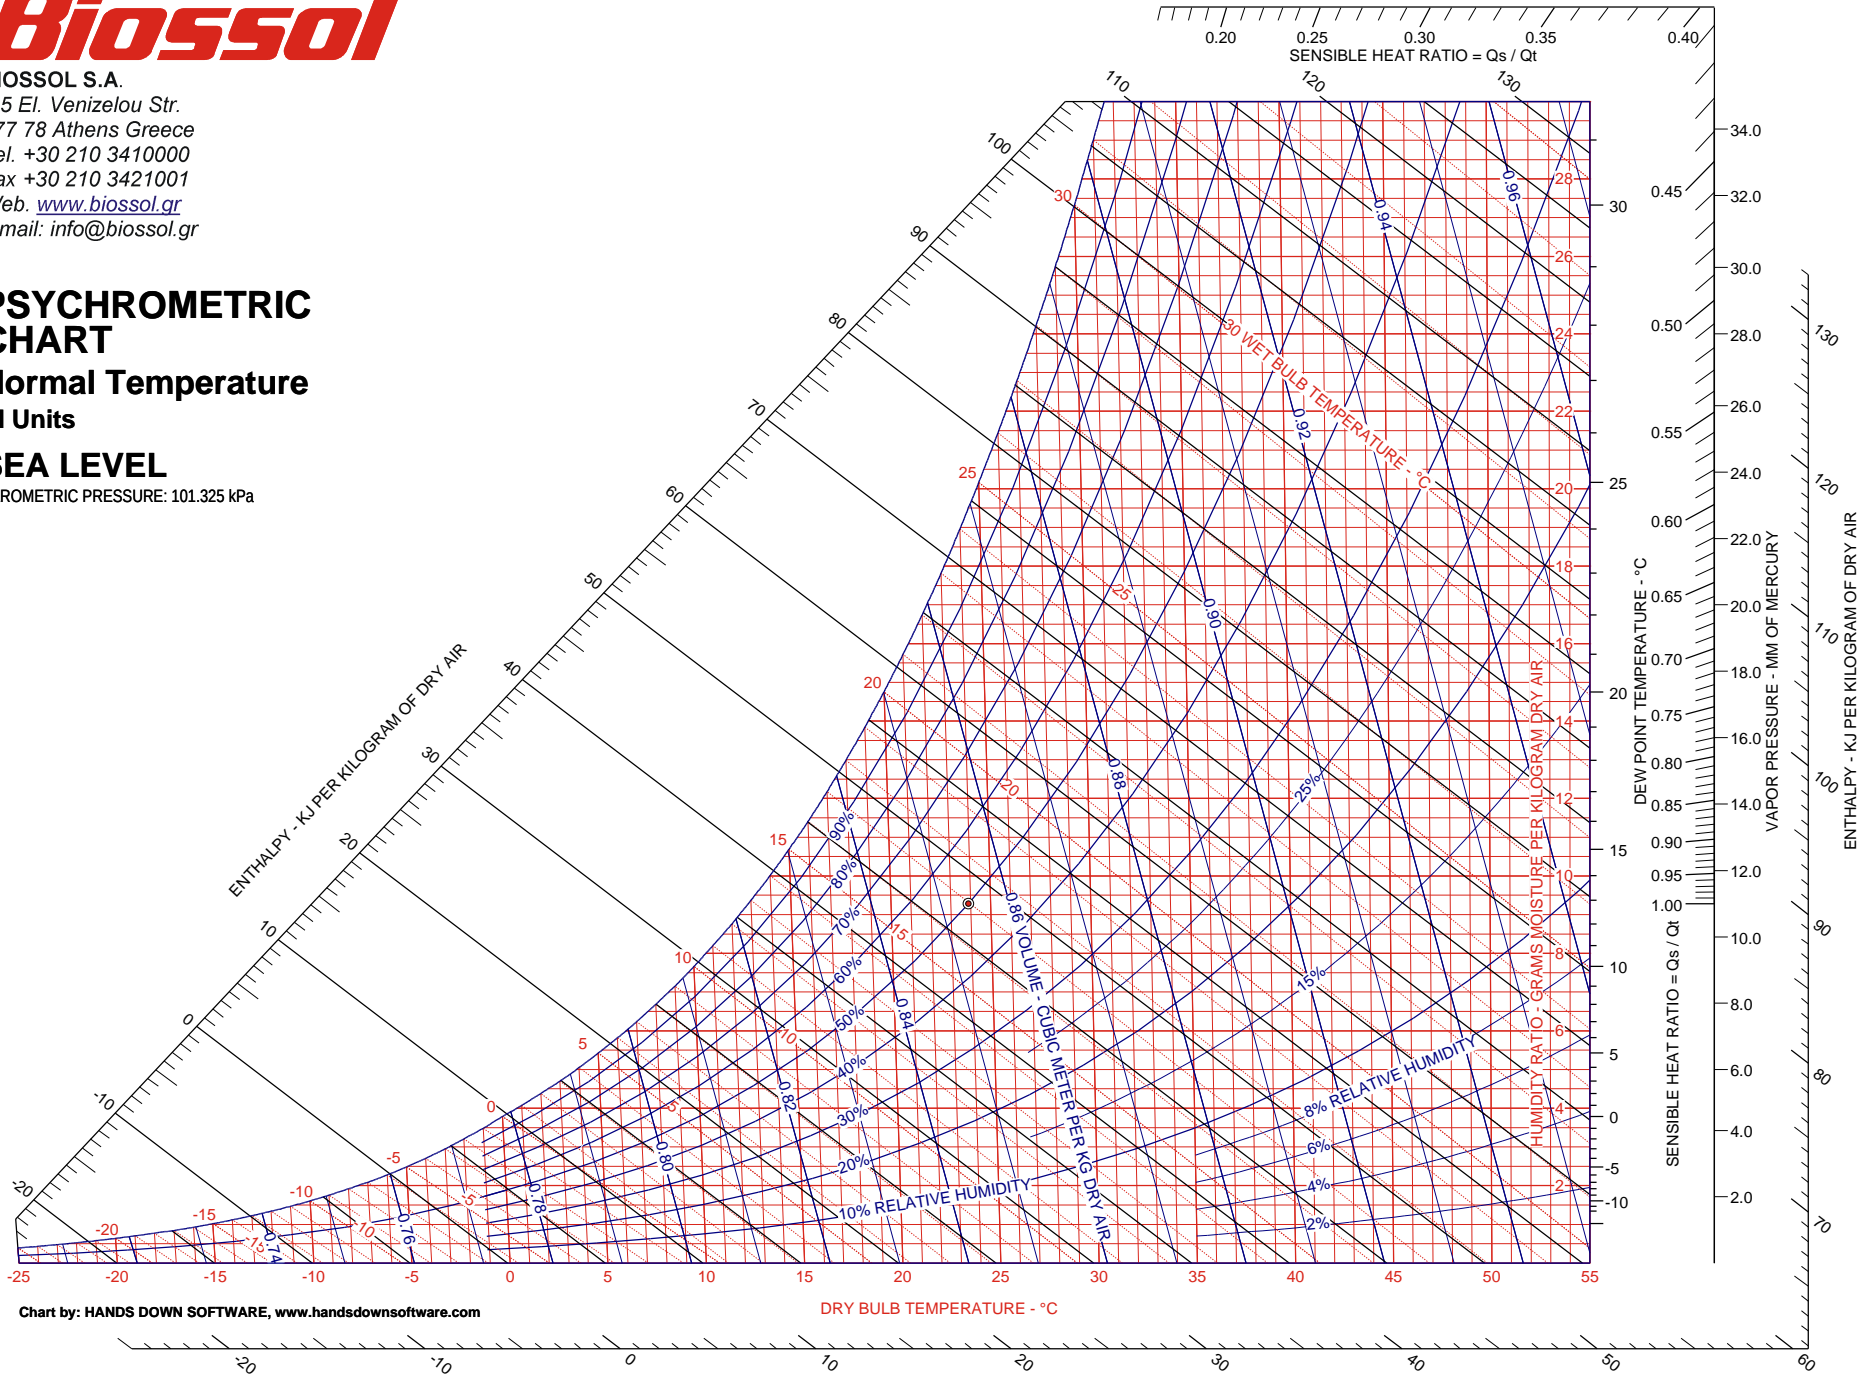

BIOSOL S.A.
3-5 El. Venizelou Str.
177 78 Athens Greece
Tel. +30 210 3410000
Fax +30 210 3421001
Web. www.biossol.gr
e.mail: info@biossol.gr

PSYCHROMETRIC CHART

Normal Temperature

I-P Units

SEA LEVEL
BAROMETRIC PRESSURE: 29.921 in. HG

PSYCHROMETRIC CHART

Normal Temperature

SI Units

SEA LEVEL
BAROMETRIC PRESSURE: 101.325 kPa

Chart by: HANDS DOWN SOFTWARE, www.handsdownsoftware.com