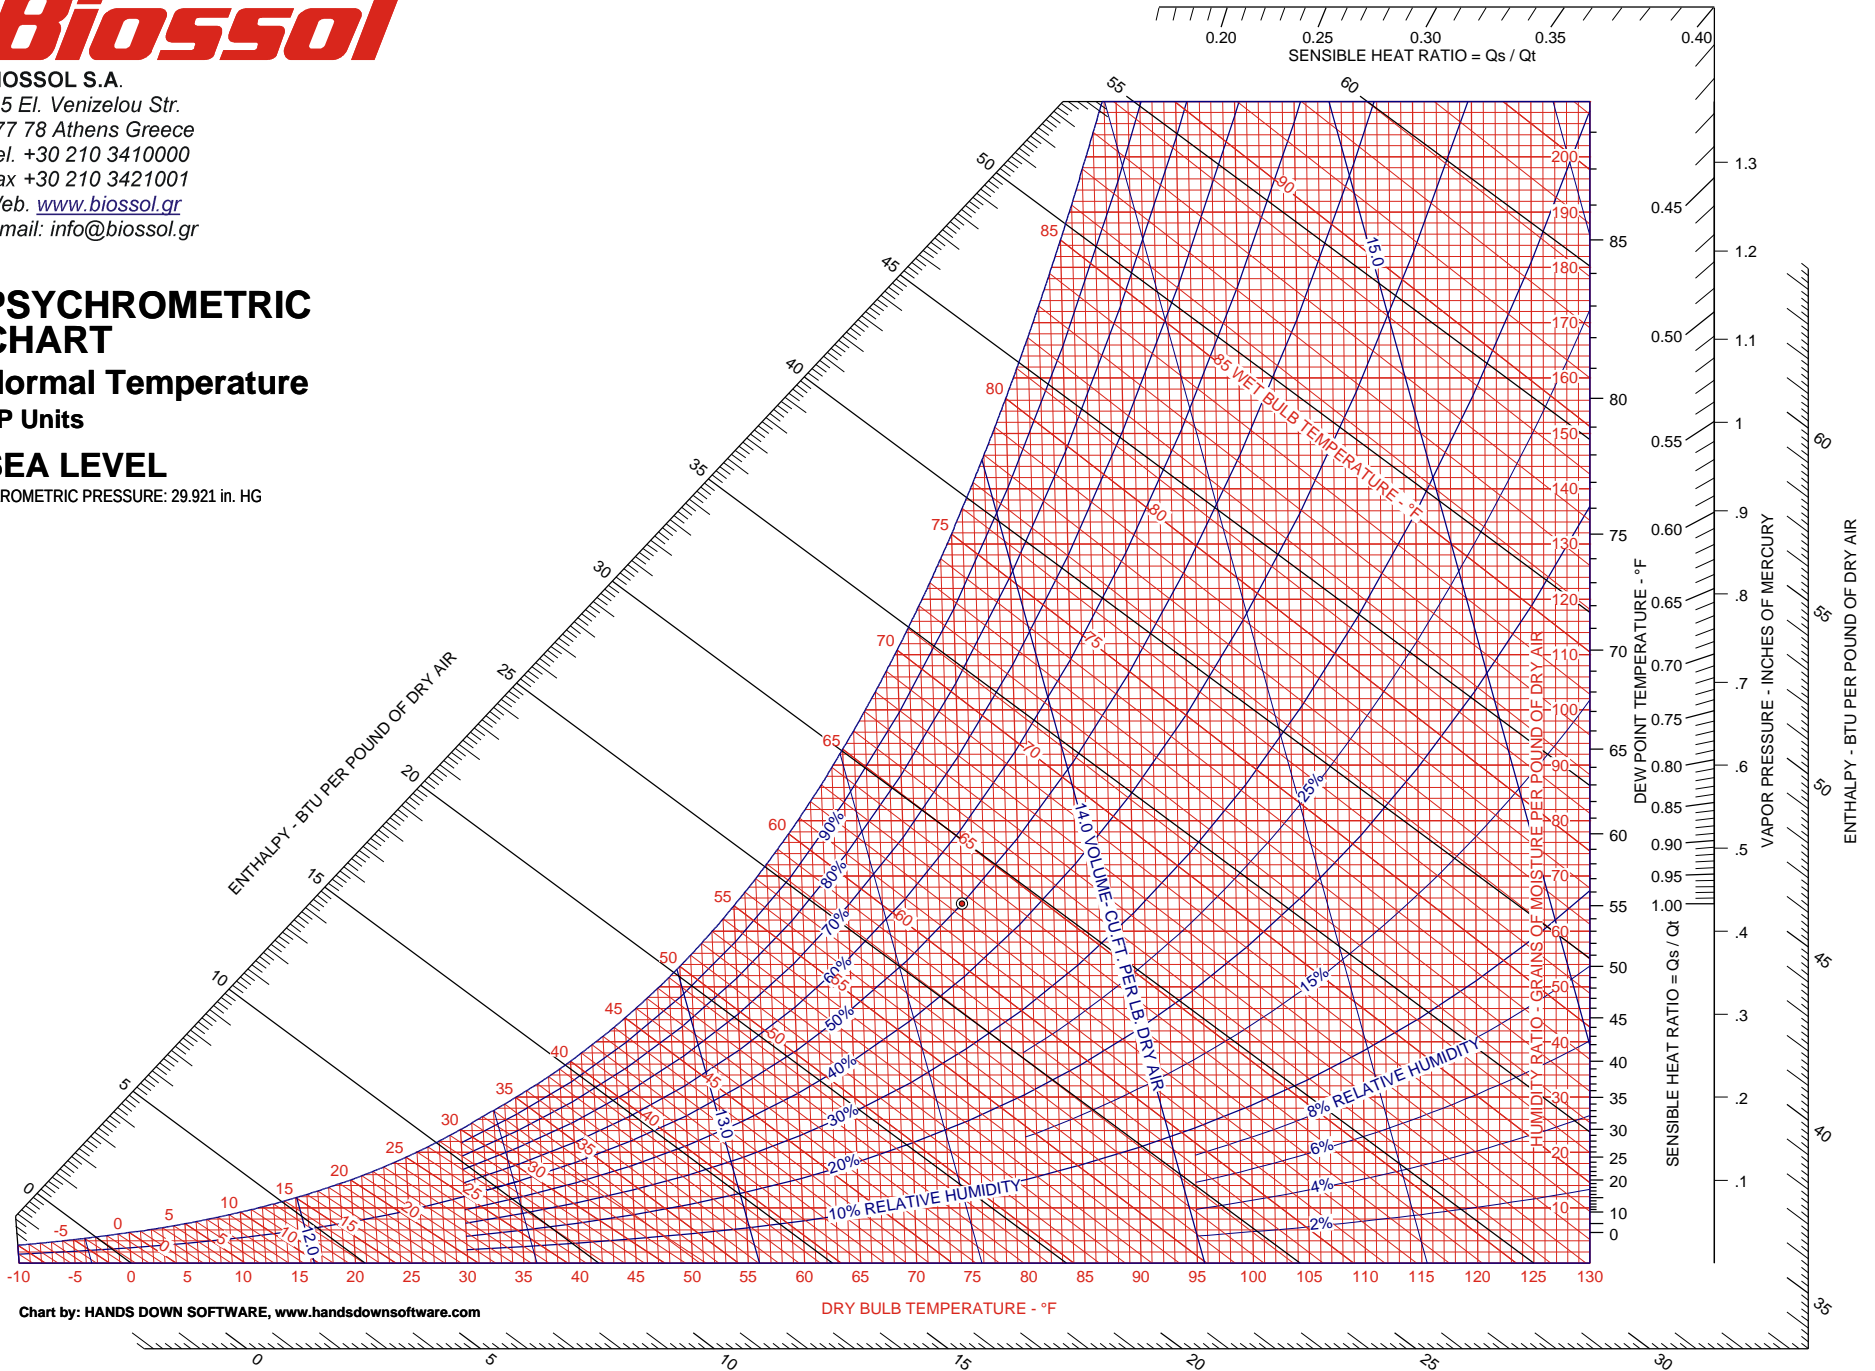

BIOSOL S.A.
3-5 El. Venizelou Str.
177 78 Athens Greece
Tel. +30 210 3410000
Fax +30 210 3421001
Web. www.biossol.gr
e.mail: info@biossol.gr

PSYCHROMETRIC CHART

Normal Temperature

I-P Units

SEA LEVEL
BAROMETRIC PRESSURE: 29.921 in. HG

PSYCHROMETRIC CHART

Normal Temperature

SI Units

SEA LEVEL
BAROMETRIC PRESSURE: 101.325 kPa

Chart by: HANDS DOWN SOFTWARE, www.handsdownsoftware.com