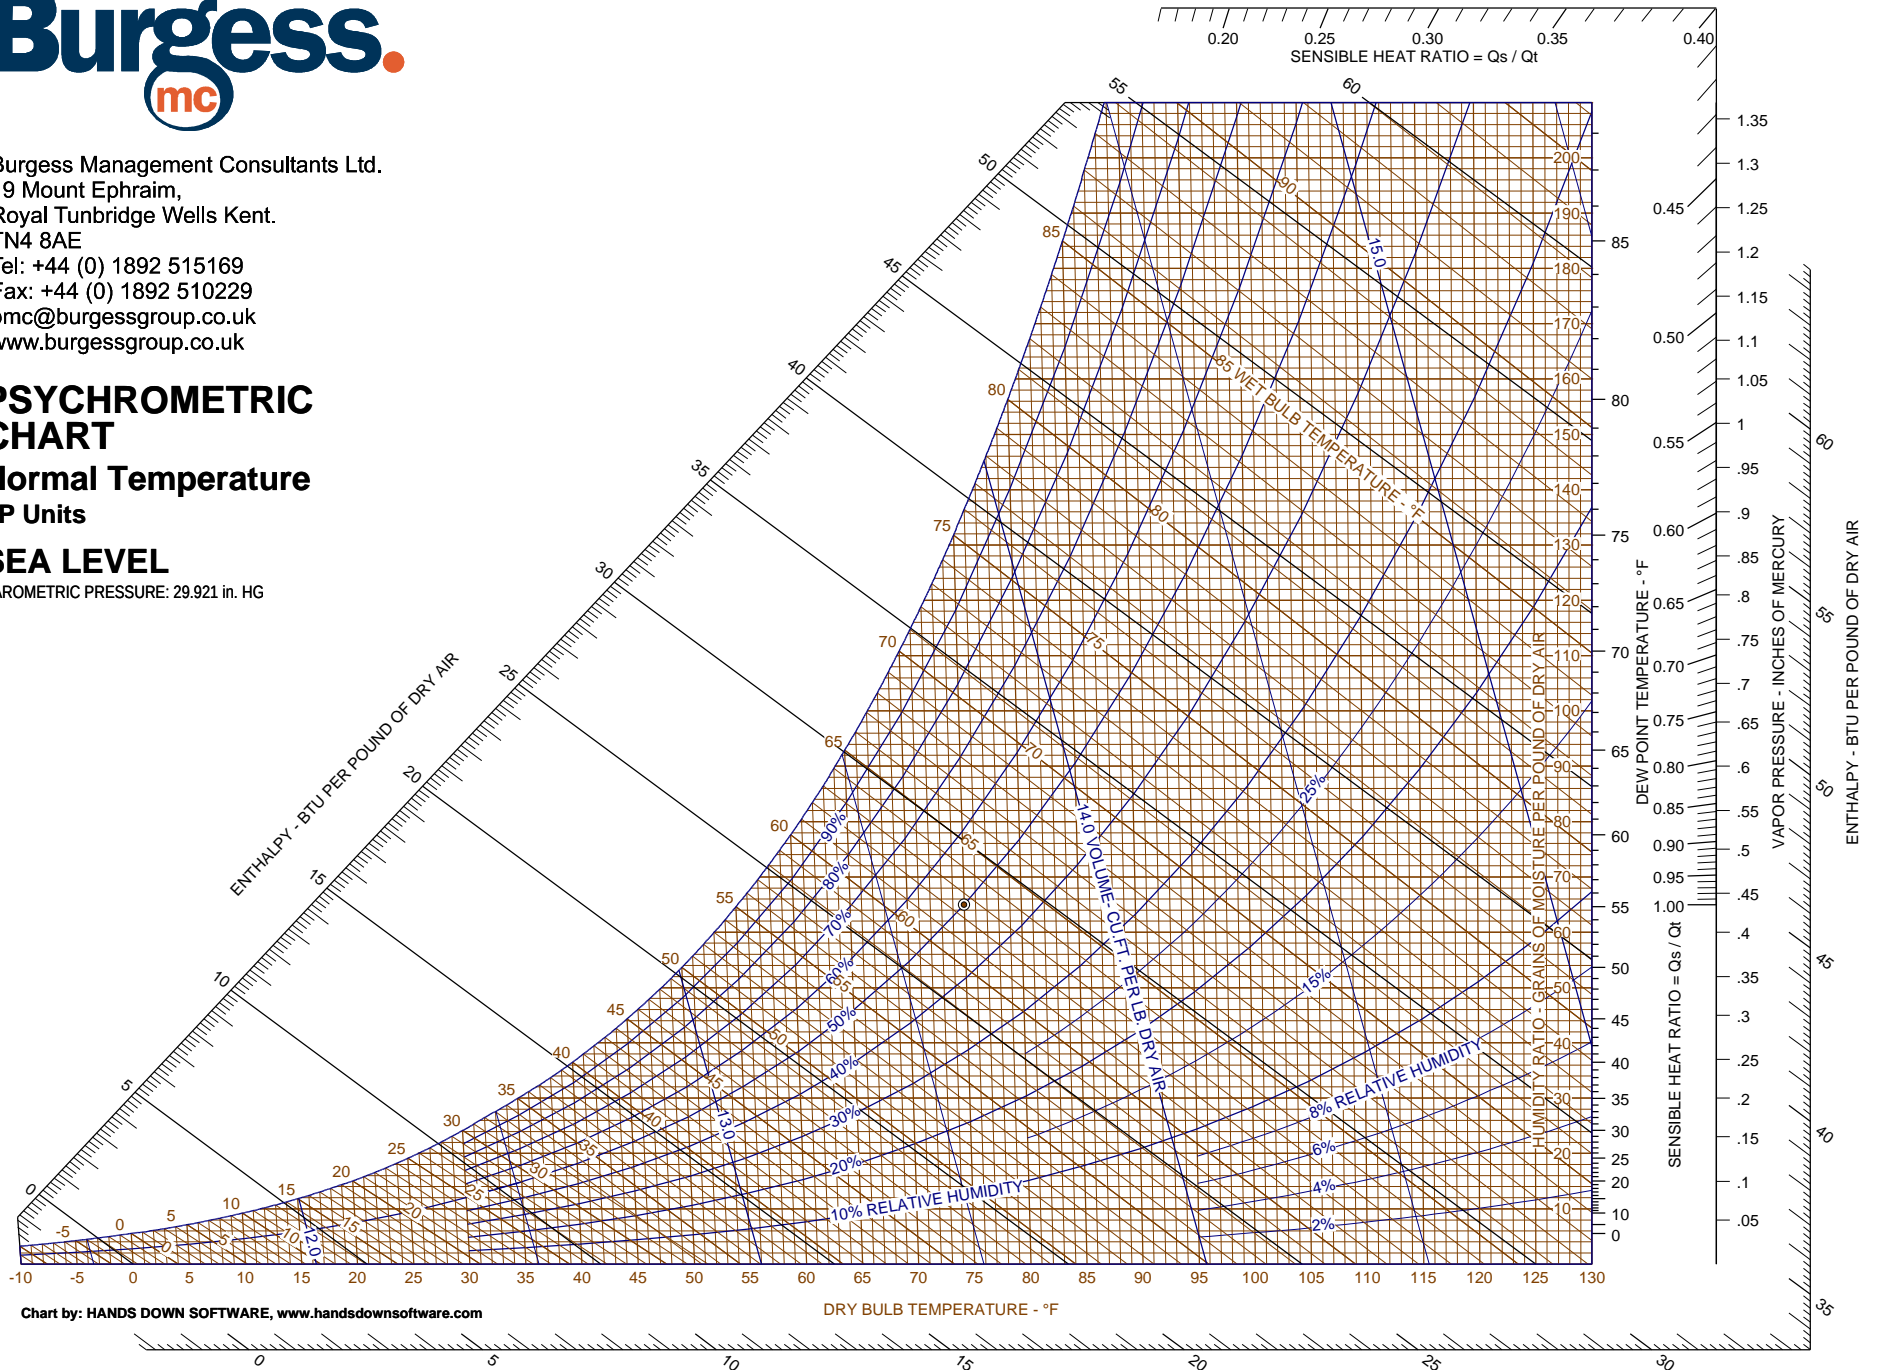

Normal Temperature
I-P Units

SEA LEVEL

BAROMETRIC PRESSURE: 29.921 in. HG

Burgess Management Consultants Ltd.
19 Mount Ephraim,
Royal Tunbridge Wells Kent.
TN4 8AE
Tel: +44 (0) 1892 515169
Fax: +44 (0) 1892 510229
bmc@burgessgroup.co.uk
www.burgessgroup.co.uk

PSYCHROMETRIC CHART

Normal Temperature
SI Units

SEA LEVEL

BAROMETRIC PRESSURE: 101.325 kPa