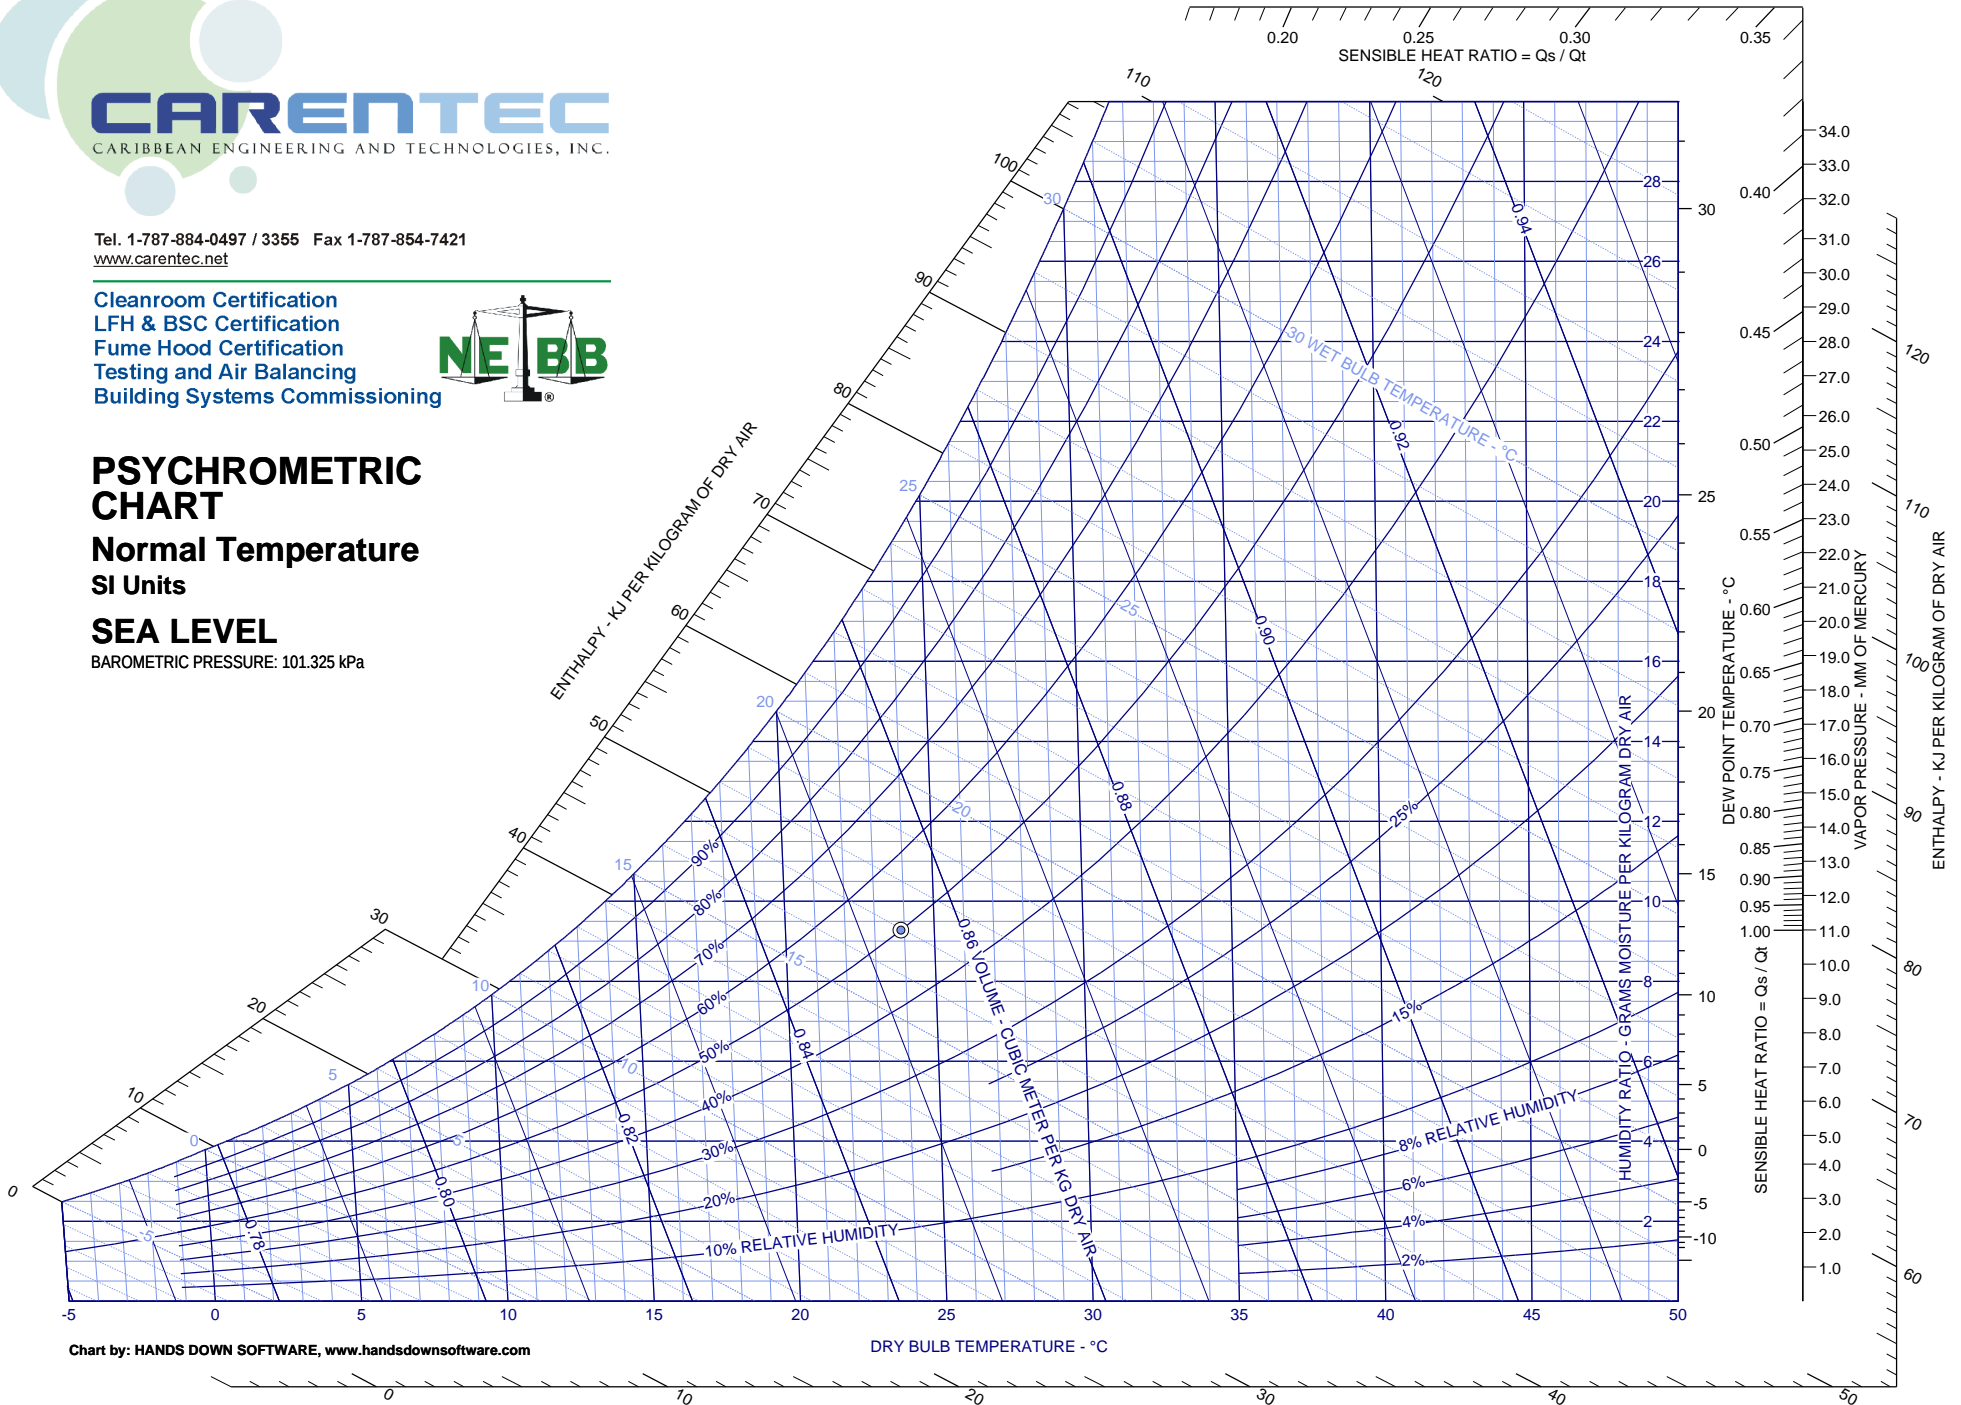

Normal Temperature

I-P Units

SEA LEVEL

BAROMETRIC PRESSURE: 29.921 in. HG

Chart by: HANDS DOWN SOFTWARE, www.handsdownsoftware.com

Tel. 1-787-884-0497 / 3355 Fax 1-787-854-7421
www.carentec.net

Cleanroom Certification
LFH & BSC Certification
Fume Hood Certification
Testing and Air Balancing
Building Systems Commissioning

PSYCHROMETRIC CHART

Normal Temperature

SI Units

SEA LEVEL

BAROMETRIC PRESSURE: 101.325 kPa

Chart by: HANDS DOWN SOFTWARE, www.handsdownsoftware.com