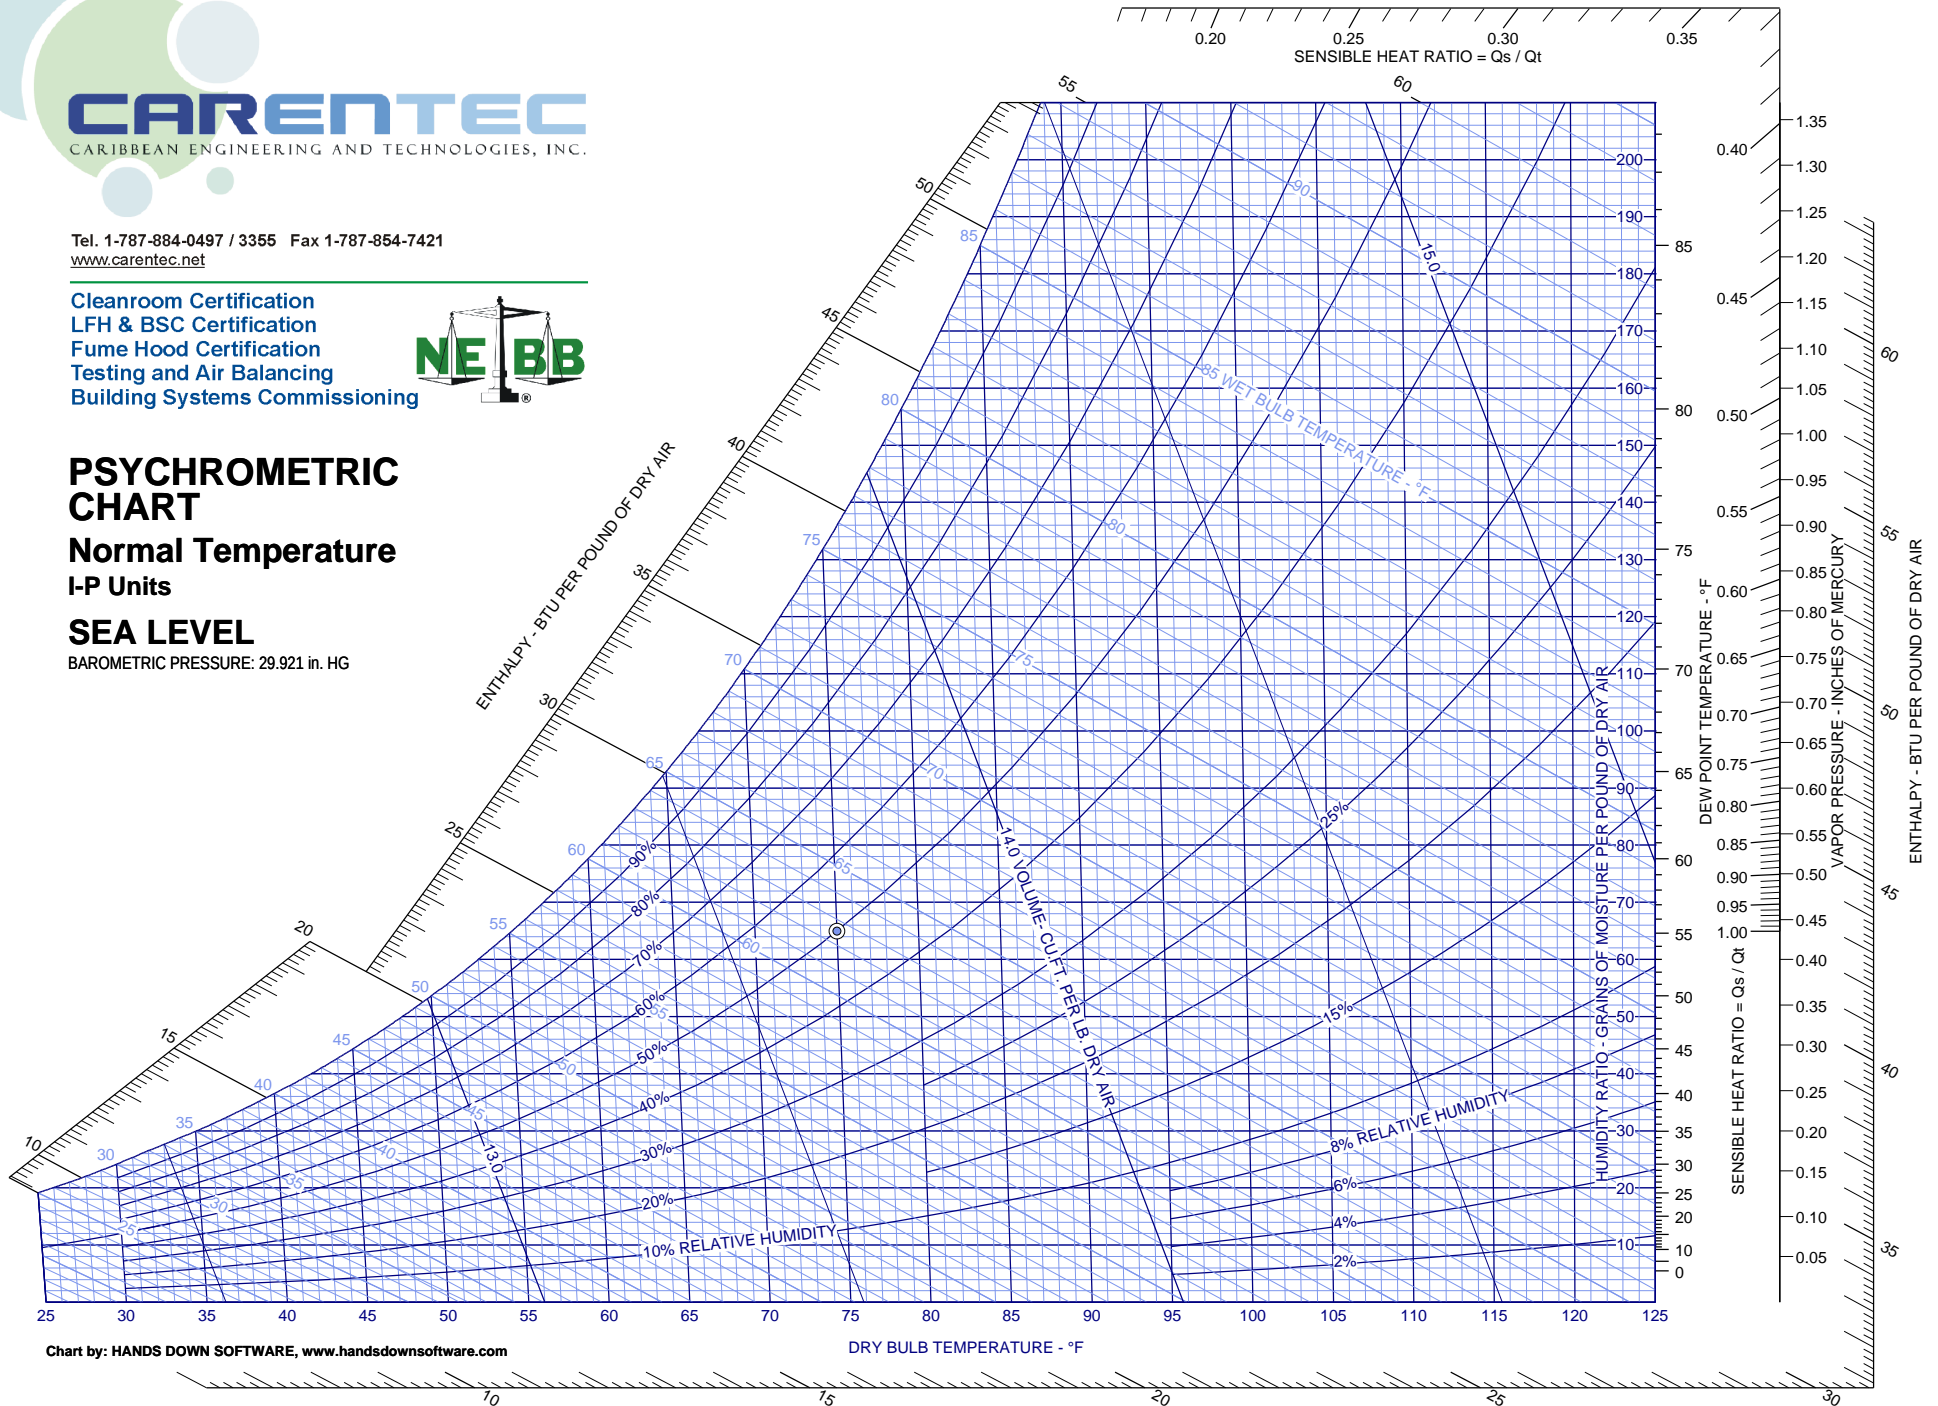

Normal Temperature

I-P Units

SEA LEVEL

BAROMETRIC PRESSURE: 29.921 in. HG

Chart by: HANDS DOWN SOFTWARE, www.handsdownsoftware.com

Tel. 1-787-884-0497 / 3355 Fax 1-787-854-7421
www.carentec.net

Cleanroom Certification
LFH & BSC Certification
Fume Hood Certification
Testing and Air Balancing
Building Systems Commissioning

PSYCHROMETRIC CHART

Normal Temperature

SI Units

SEA LEVEL

BAROMETRIC PRESSURE: 101.325 kPa

Chart by: HANDS DOWN SOFTWARE, www.handsdownsoftware.com