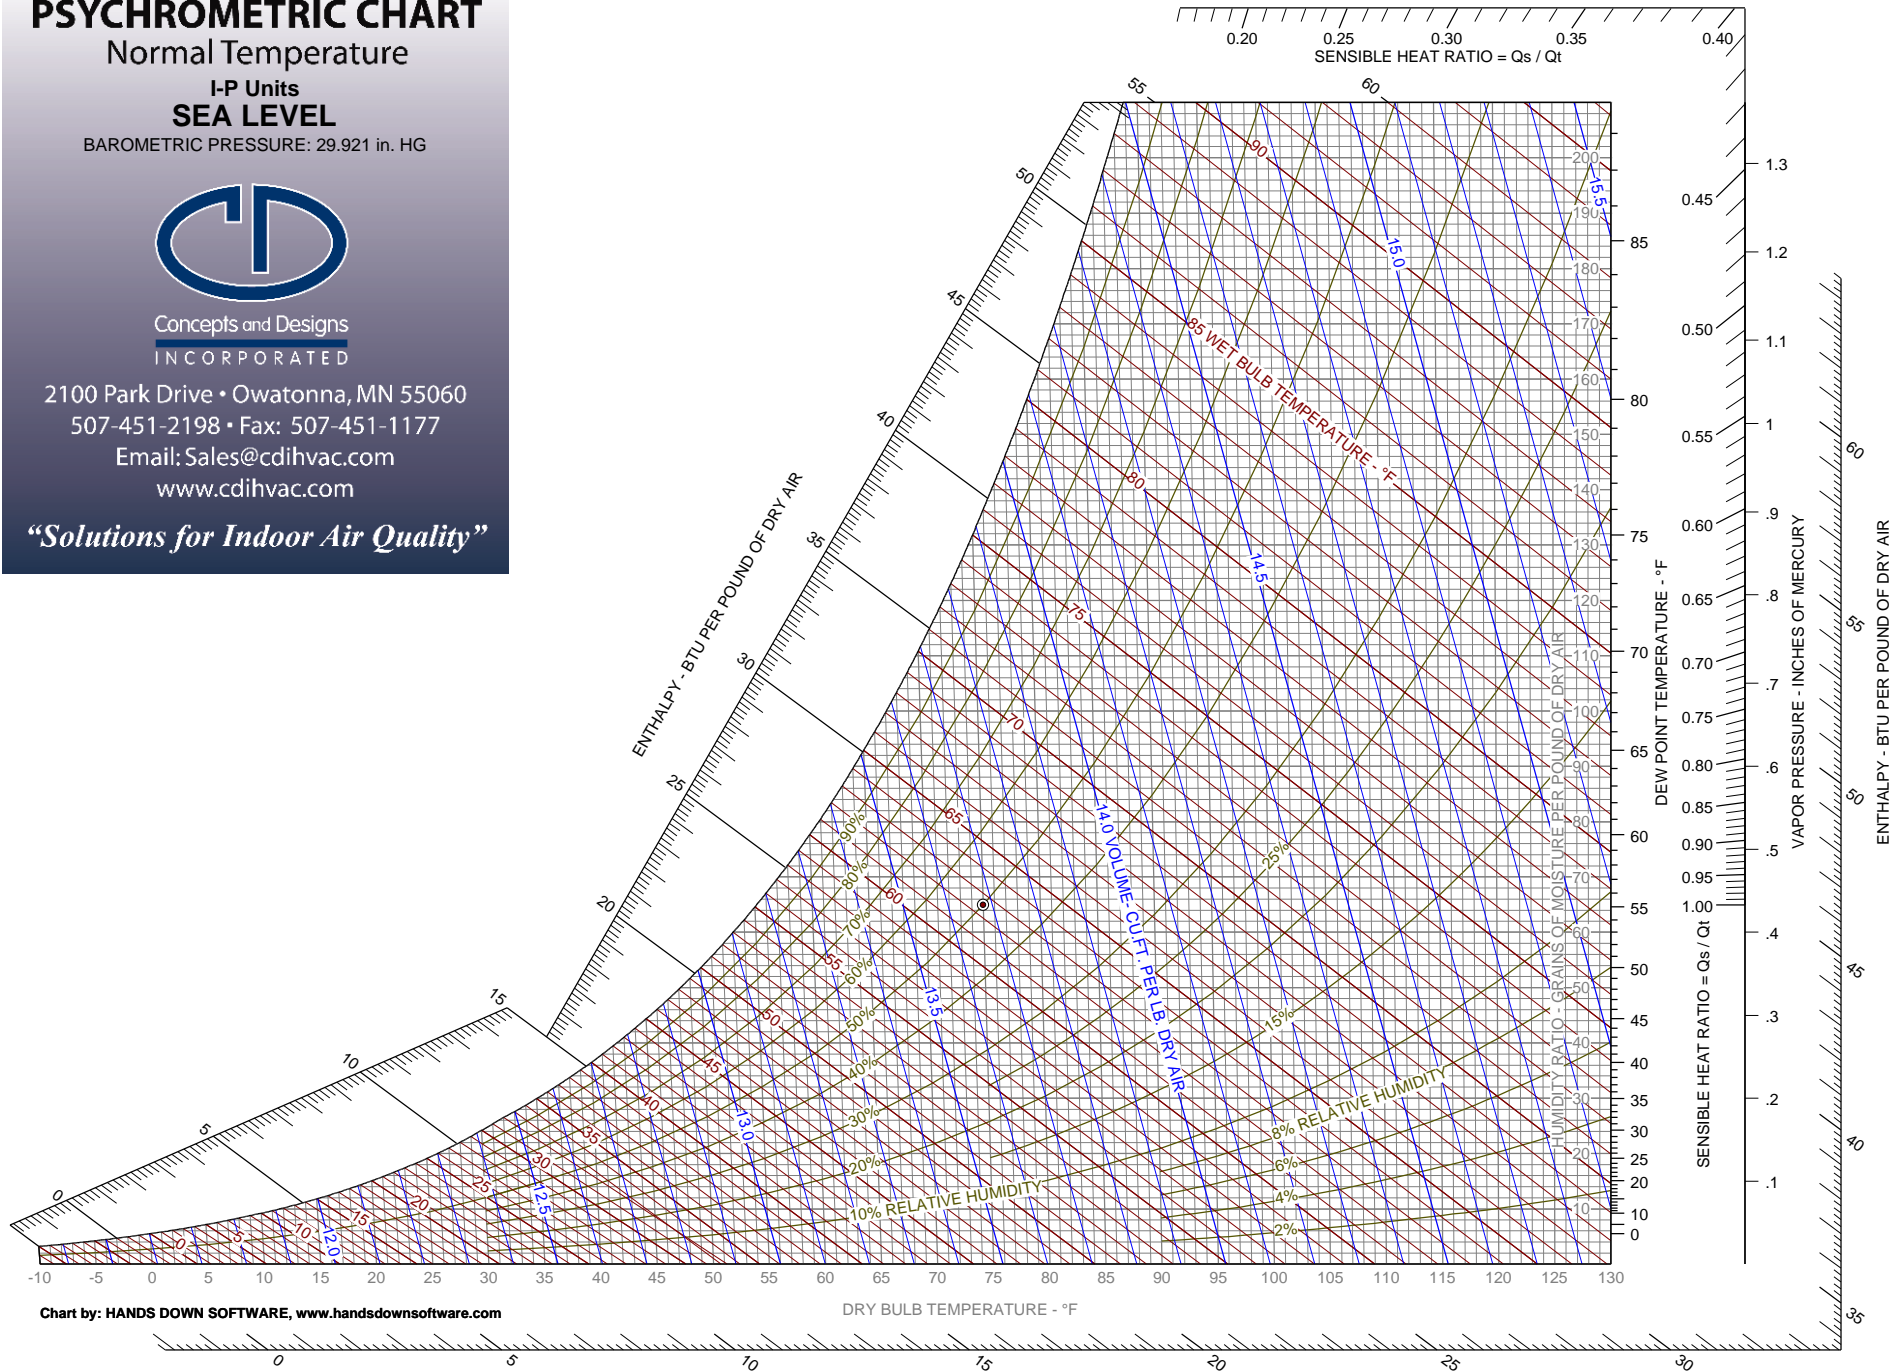

PSYCHROMETRIC CHART

Normal Temperature

I-P Units

SEA LEVEL

BAROMETRIC PRESSURE: 29.921 in. HG

Concepts and Designs
INCORPORATED

2100 Park Drive • Owatonna, MN 55060

507-451-2198 • Fax: 507-451-1177

Email: Sales@cdihvac.com

www.cdihvac.com

"Solutions for Indoor Air Quality"

Chart by: HANDS DOWN SOFTWARE, www.handsdownsoftware.com

PSYCHROMETRIC CHART

Normal Temperature

SI Units

SEA LEVEL