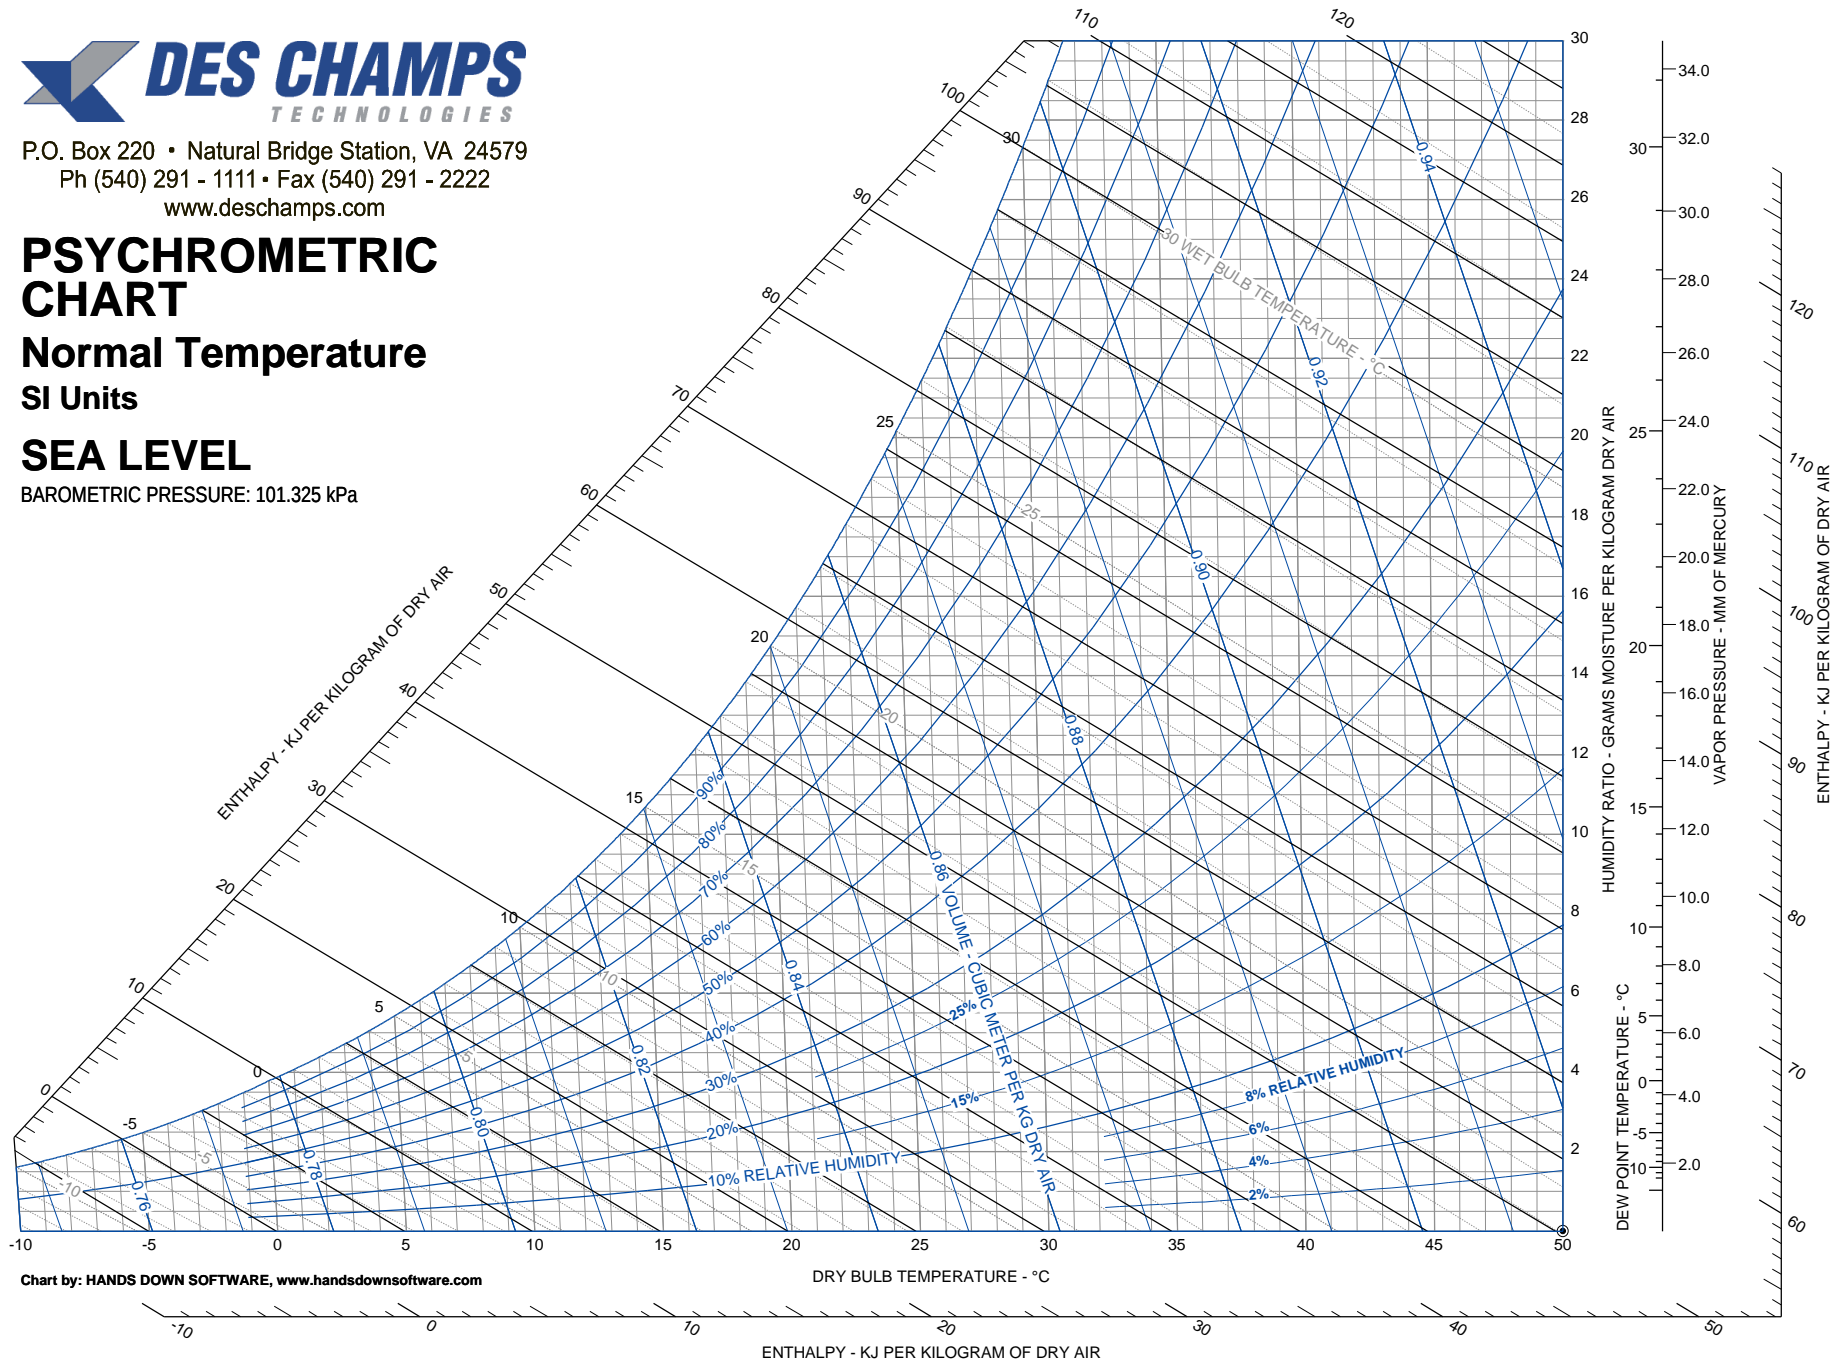

# PSYCHROMETRIC CHART

### SEA LEVEL

BAROMETRIC PRESSURE: 101.325 kPa

Chart by: HANDS DOWN SOFTWARE, [www.handsdownsoftware.com](http://www.handsdownsoftware.com)

ENTHALPY - KJ PER KILOGRAM OF DRY AIR