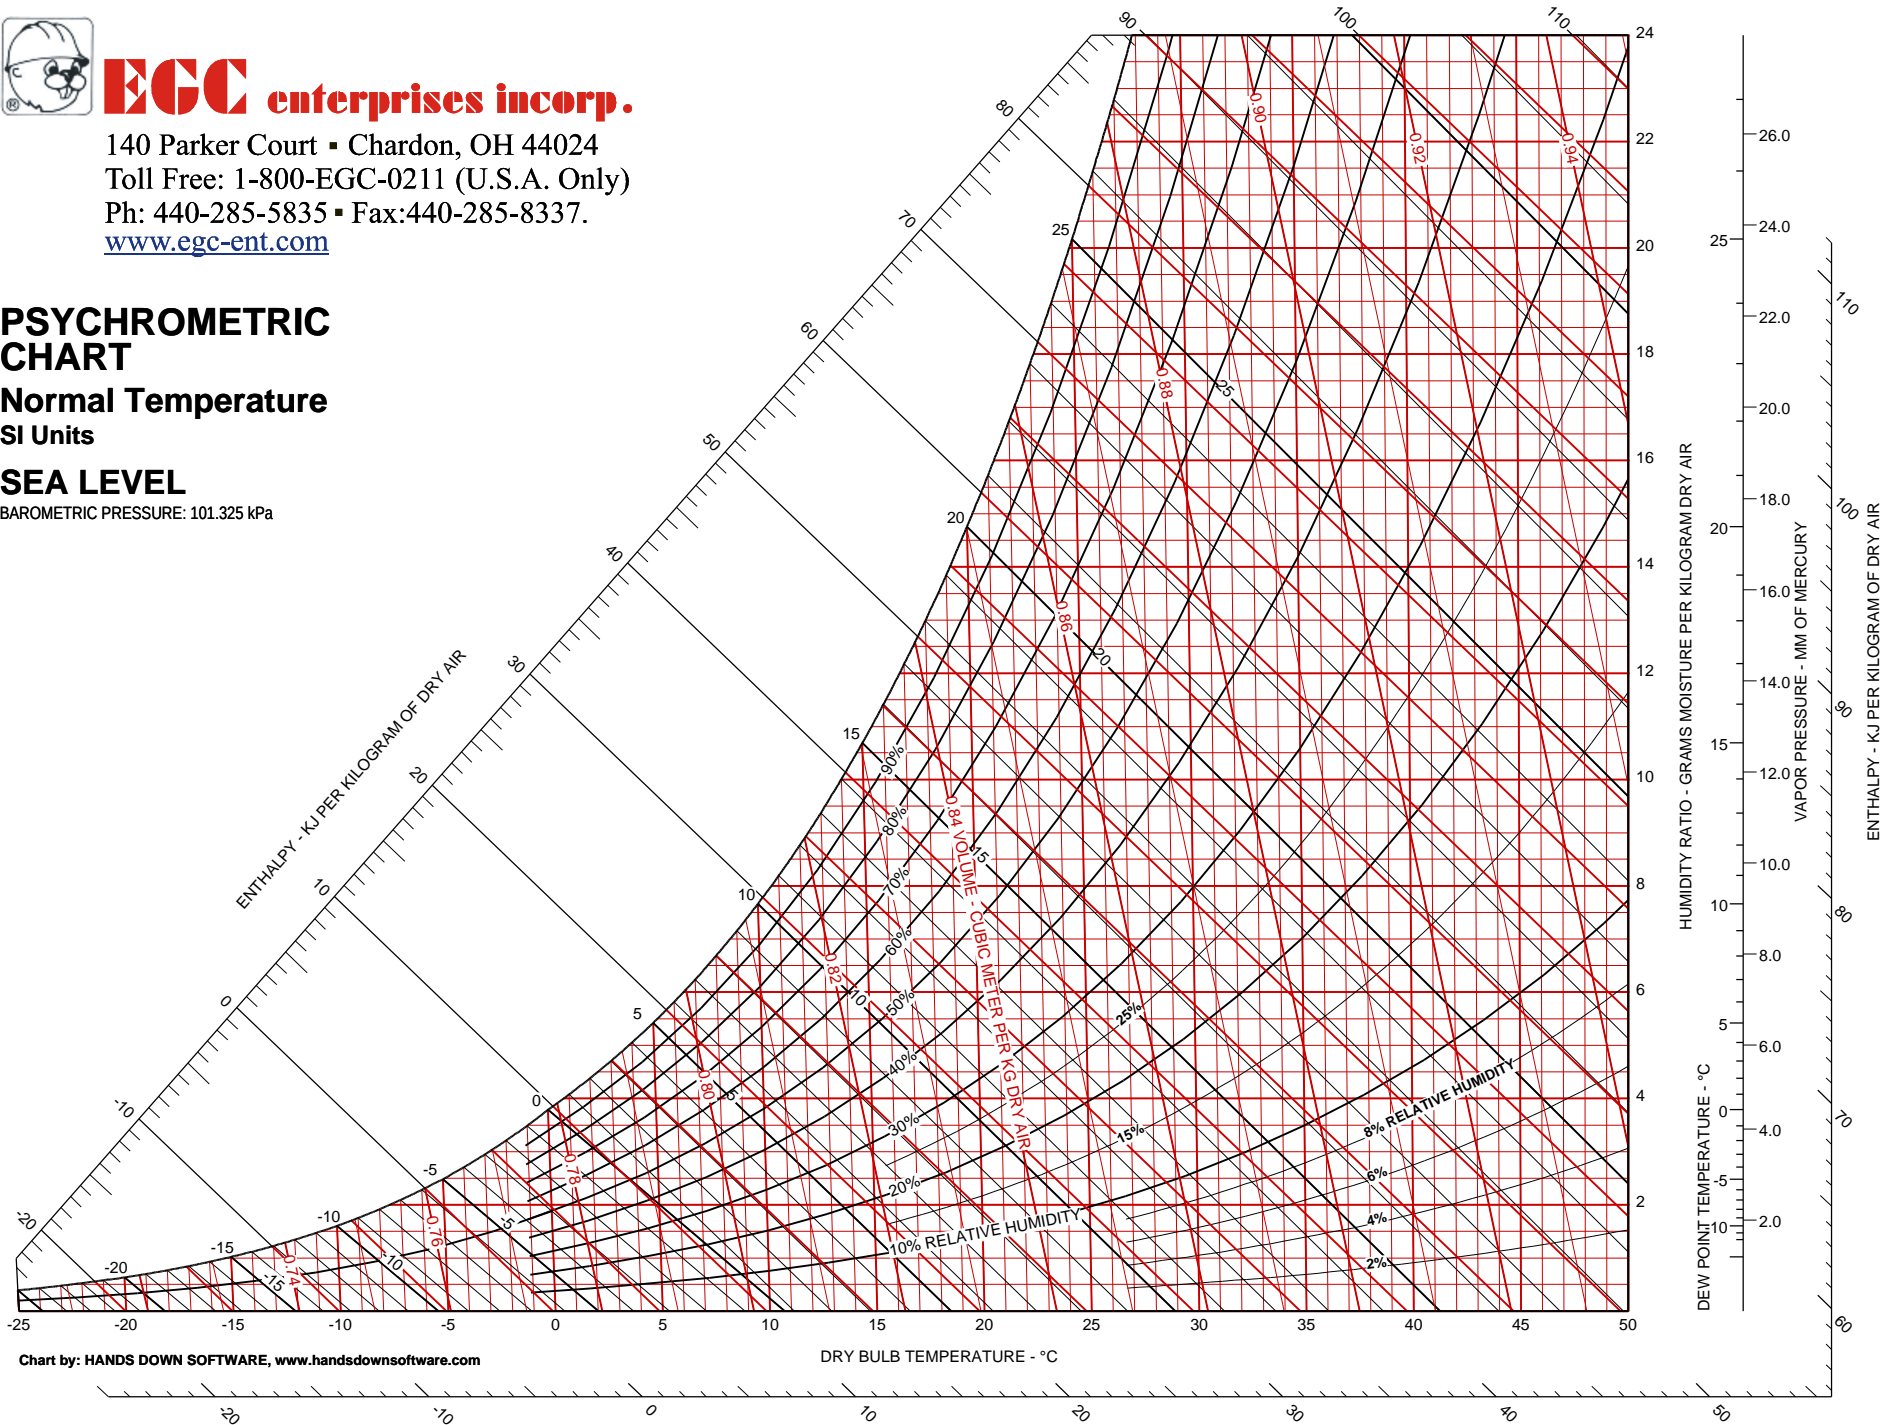

BAROMETRIC PRESSURE: 29.921 in. HG

Chart by: HANDS DOWN SOFTWARE, www.handsdownsoftware.com

EGC enterprises incorp.

140 Parker Court • Chardon, OH 44024
Toll Free: 1-800-EGC-0211 (U.S.A. Only)
Ph: 440-285-5835 • Fax:440-285-8337.
www.egc-ent.com

PSYCHROMETRIC CHART

Normal Temperature
SI Units

SEA LEVEL

BAROMETRIC PRESSURE: 101.325 kPa

Chart by: HANDS DOWN SOFTWARE, www.handsdownsoftware.com

DRY BULB TEMPERATURE - °C