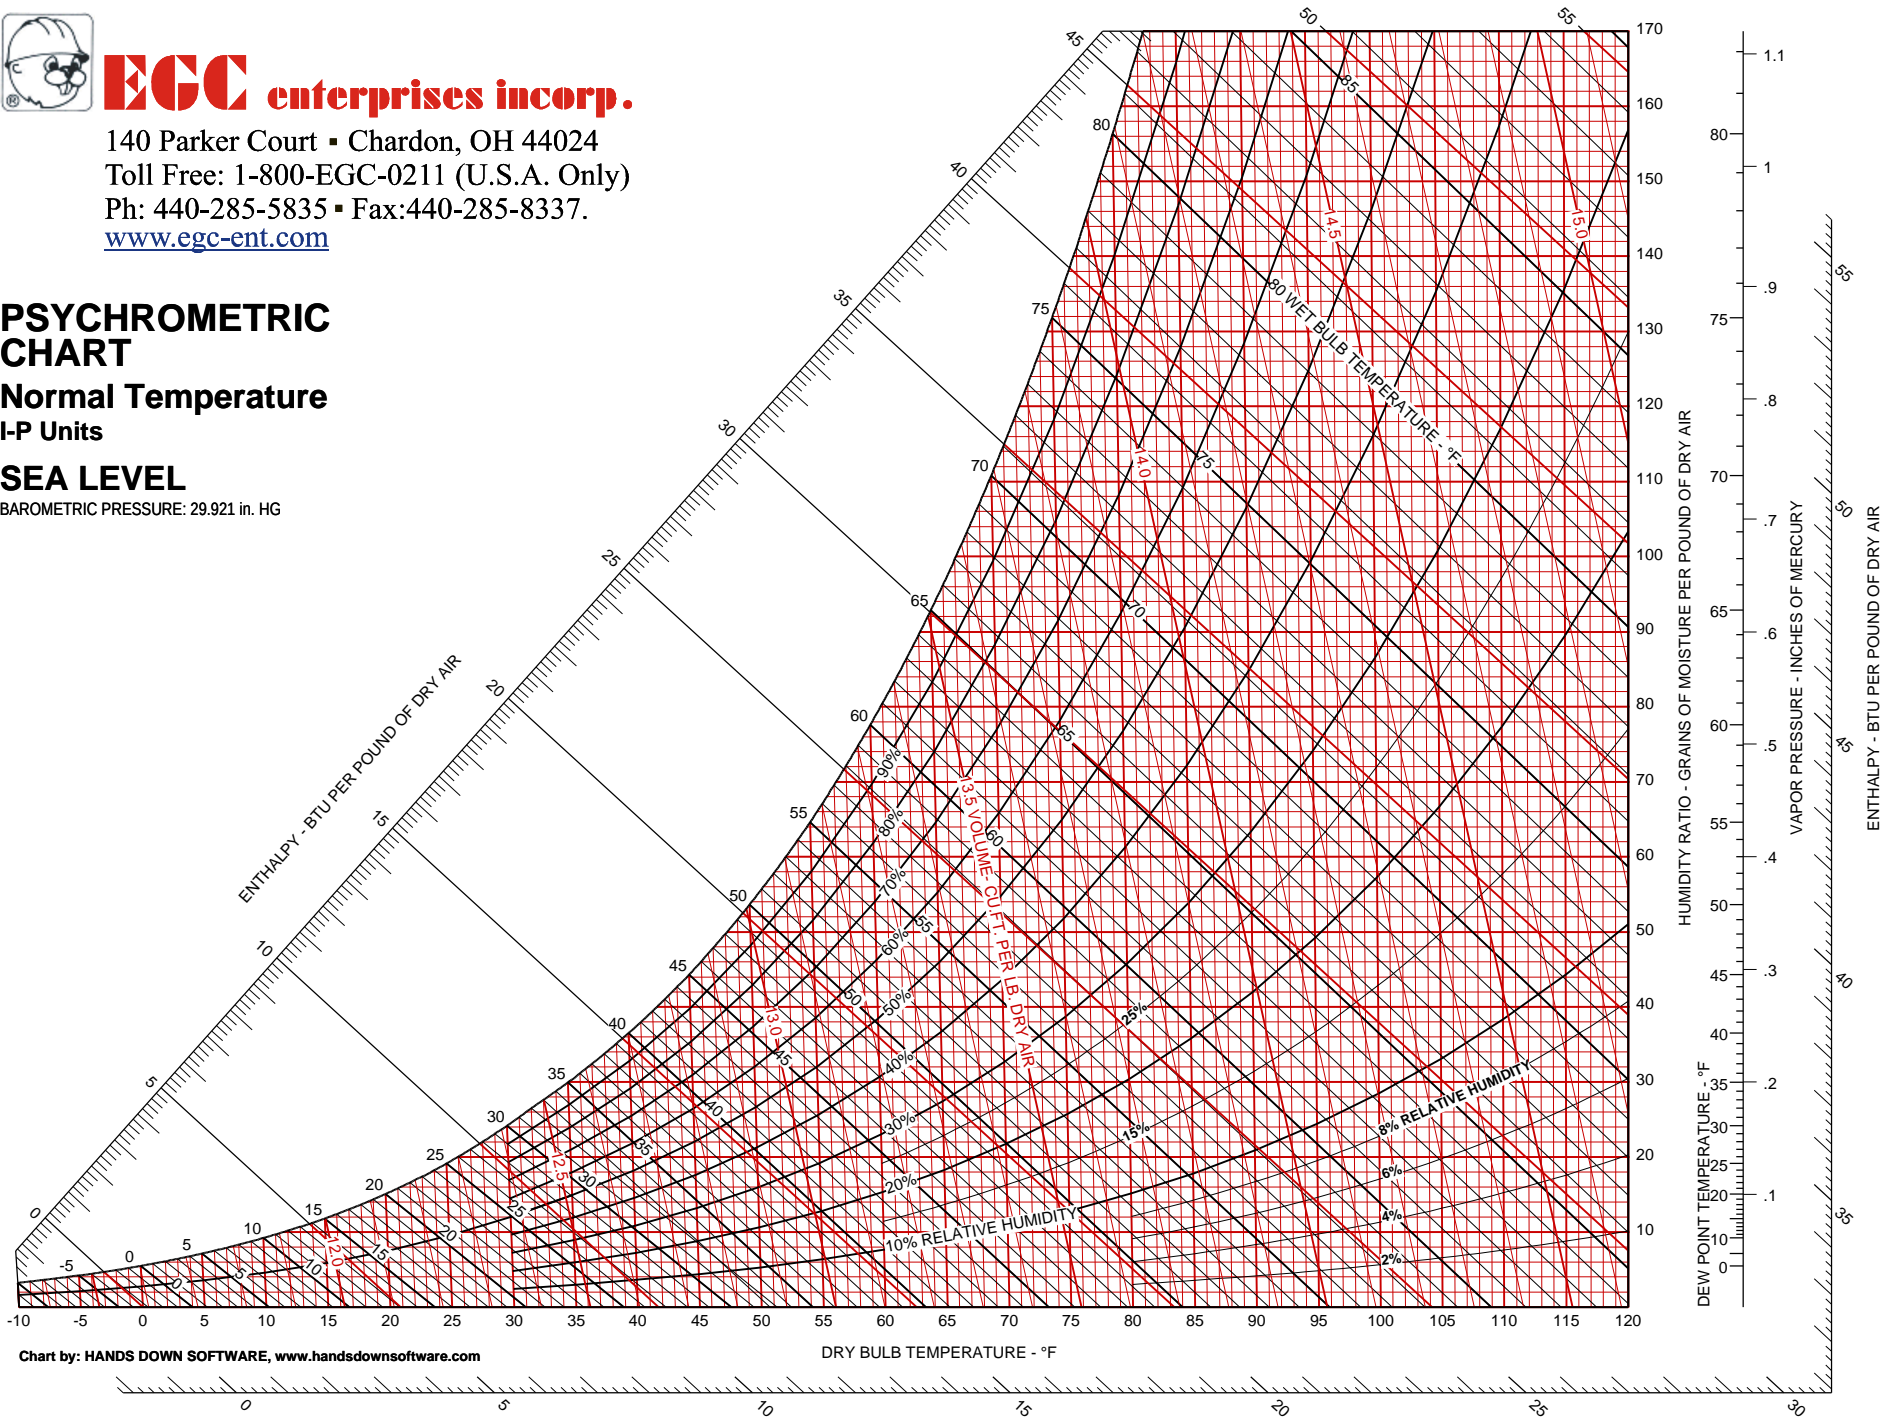

EGC enterprises incorp.

140 Parker Court ▪ Chardon, OH 44024
Toll Free: 1-800-EGC-0211 (U.S.A. Only)
Ph: 440-285-5835 ▪ Fax:440-285-8337.
www.egc-ent.com

PSYCHROMETRIC CHART

Normal Temperature
I-P Units

SEA LEVEL

BAROMETRIC PRESSURE: 29.921 in. HG

Chart by: HANDS DOWN SOFTWARE, www.handsdownsoftware.com

EGC enterprises incorp.

140 Parker Court • Chardon, OH 44024
Toll Free: 1-800-EGC-0211 (U.S.A. Only)
Ph: 440-285-5835 • Fax:440-285-8337.
www.egc-ent.com

PSYCHROMETRIC CHART

Normal Temperature
SI Units

SEA LEVEL

BAROMETRIC PRESSURE: 101.325 kPa

Chart by: HANDS DOWN SOFTWARE, www.handsdownsoftware.com

DRY BULB TEMPERATURE - °C