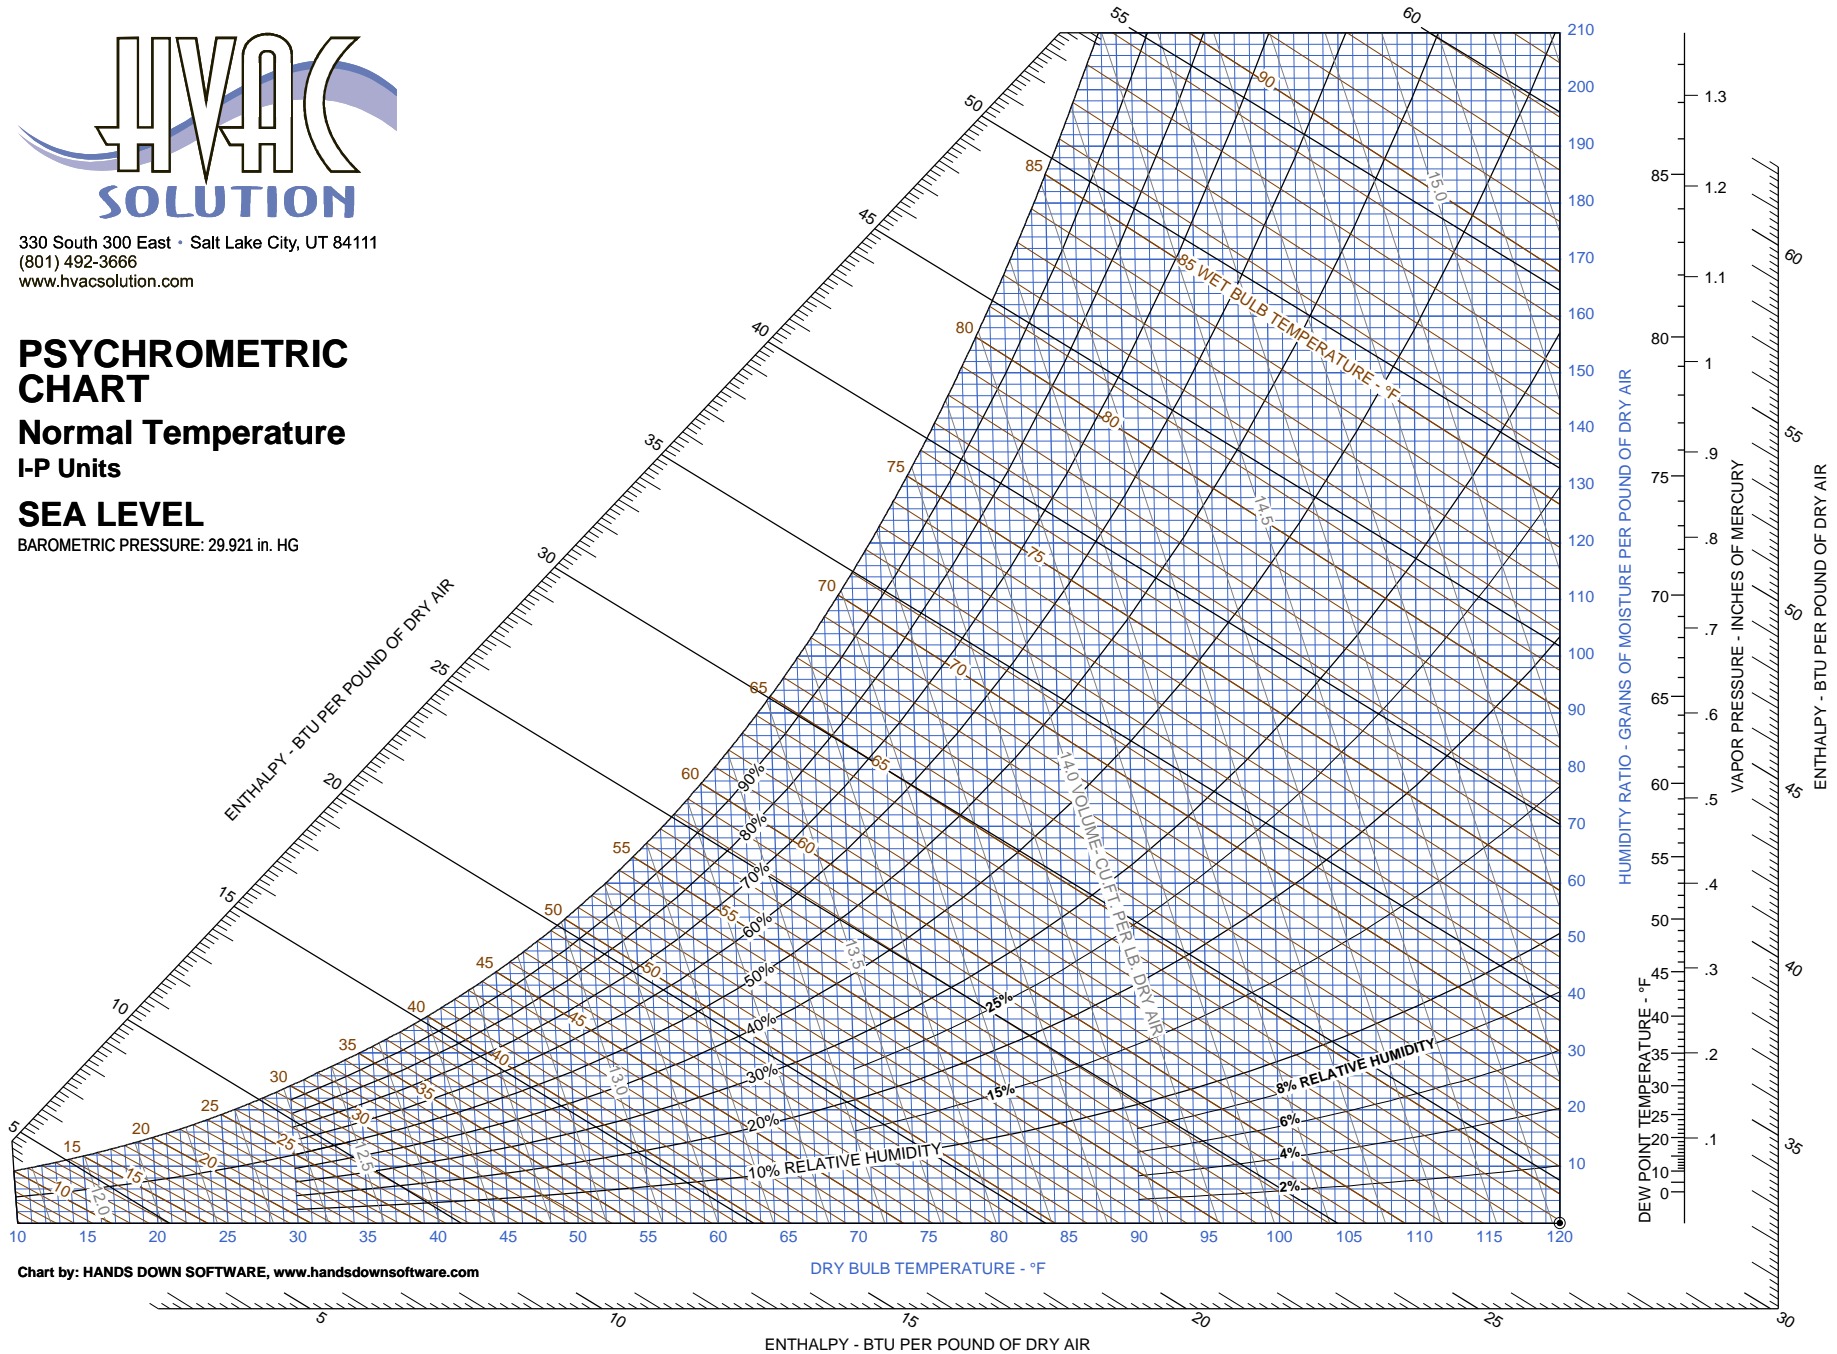

330 South 300 East · Salt Lake City, UT 84111
(801) 492-3666
www.hvacsolution.com

PSYCHROMETRIC CHART

Normal Temperature
I-P Units

SEA LEVEL

BAROMETRIC PRESSURE: 29.921 in. HG

Chart by: HANDS DOWN SOFTWARE, www.handsdownsoftware.com

DRY BULB TEMPERATURE - °F

ENTHALPY - BTU PER POUND OF DRY AIR

330 South 300 East · Salt Lake City, UT 84111
(801) 492-3666
www.hvacsolution.com

PSYCHROMETRIC CHART

Normal Temperature
SI Units

SEA LEVEL

BAROMETRIC PRESSURE: 101.325 kPa