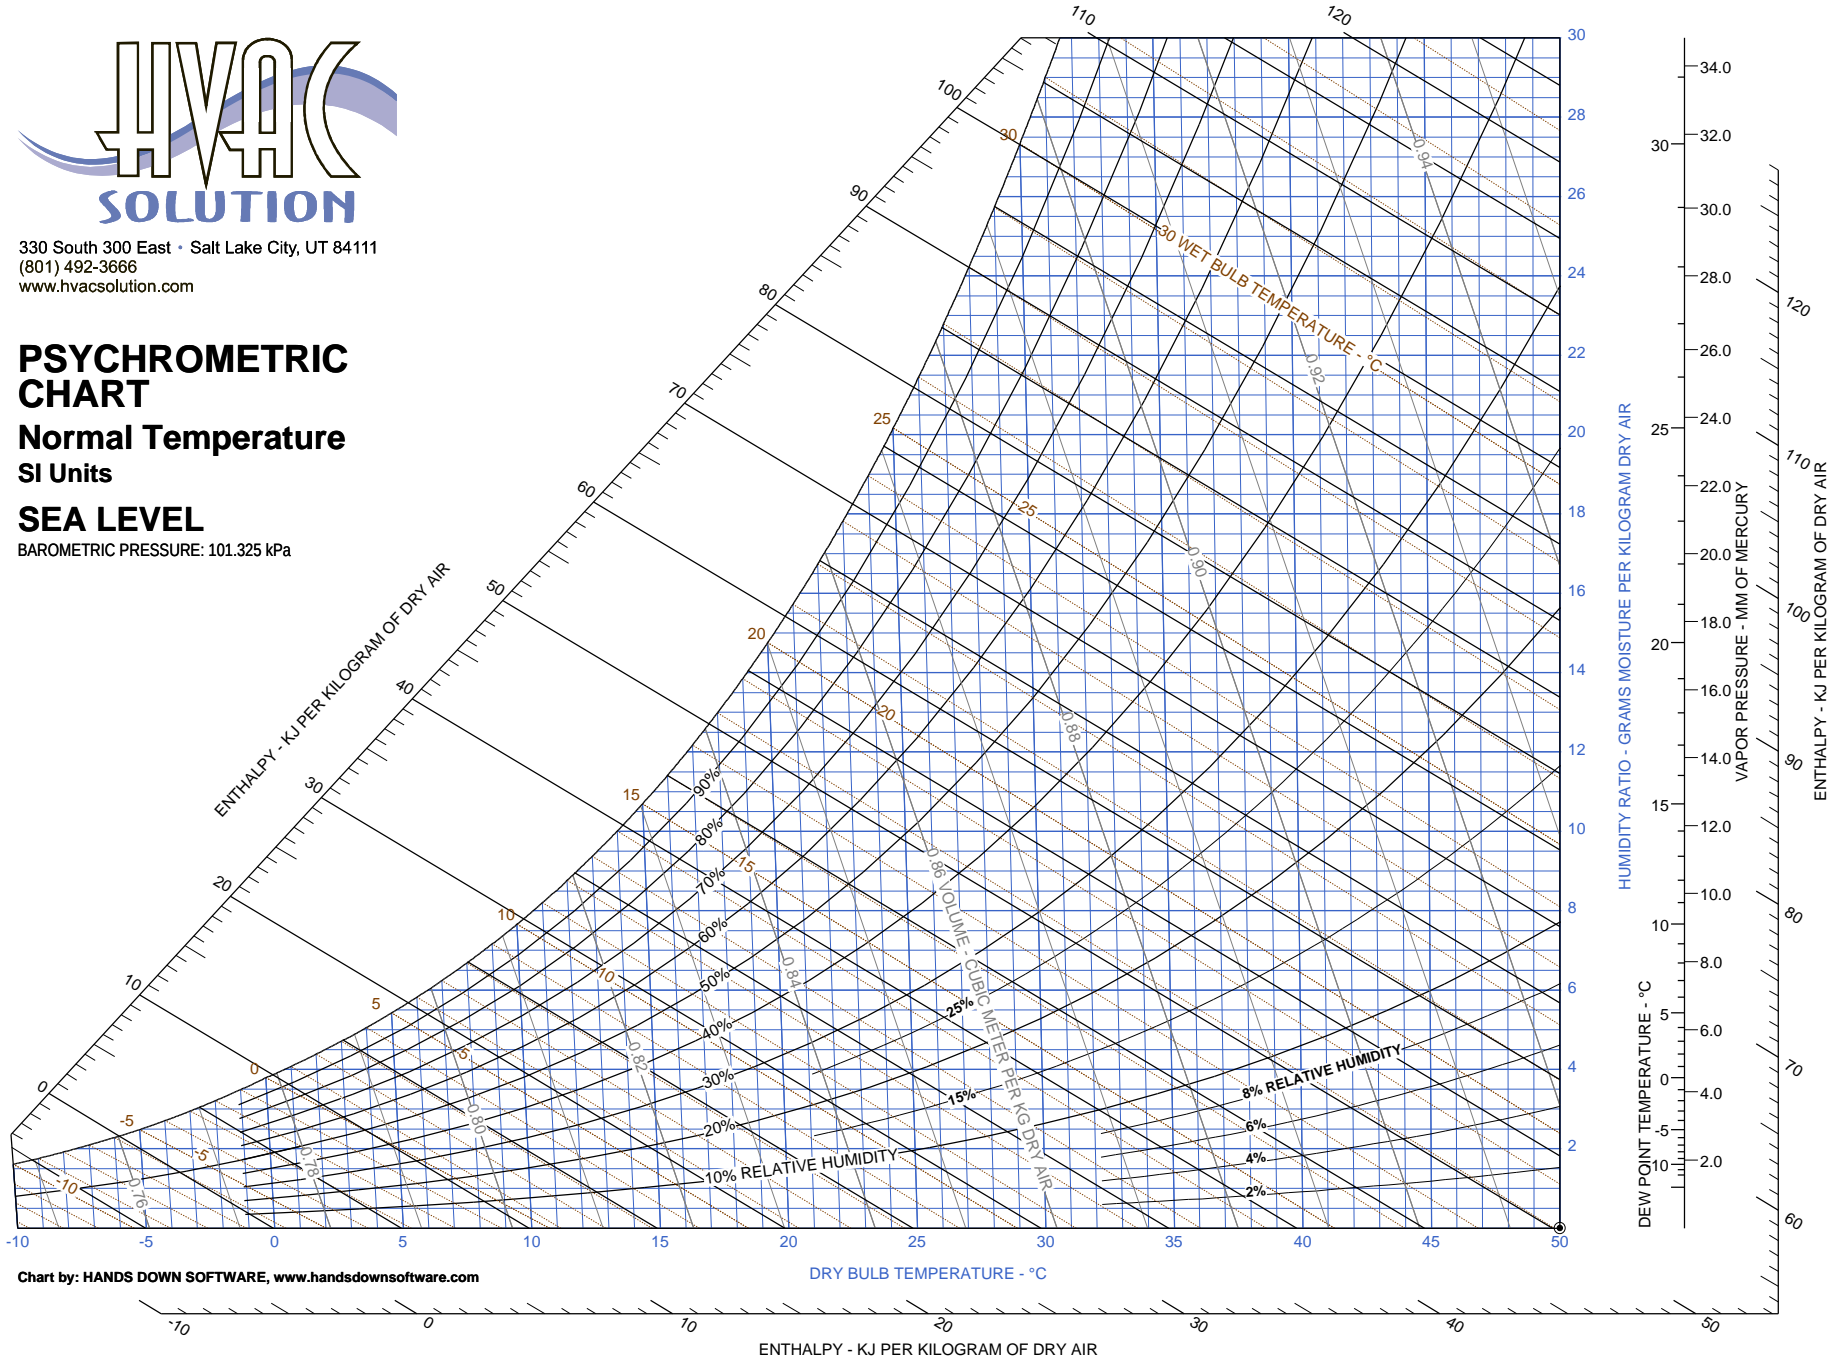

330 South 300 East · Salt Lake City, UT 84111
(801) 492-3666
www.hvacsolution.com

PSYCHROMETRIC CHART

Normal Temperature
I-P Units

SEA LEVEL

BAROMETRIC PRESSURE: 29.921 in. HG

Chart by: HANDS DOWN SOFTWARE, www.handsdownsoftware.com

DRY BULB TEMPERATURE - °F

ENTHALPY - BTU PER POUND OF DRY AIR

330 South 300 East · Salt Lake City, UT 84111
(801) 492-3666
www.hvacsolution.com

PSYCHROMETRIC CHART

Normal Temperature
SI Units

SEA LEVEL

BAROMETRIC PRESSURE: 101.325 kPa