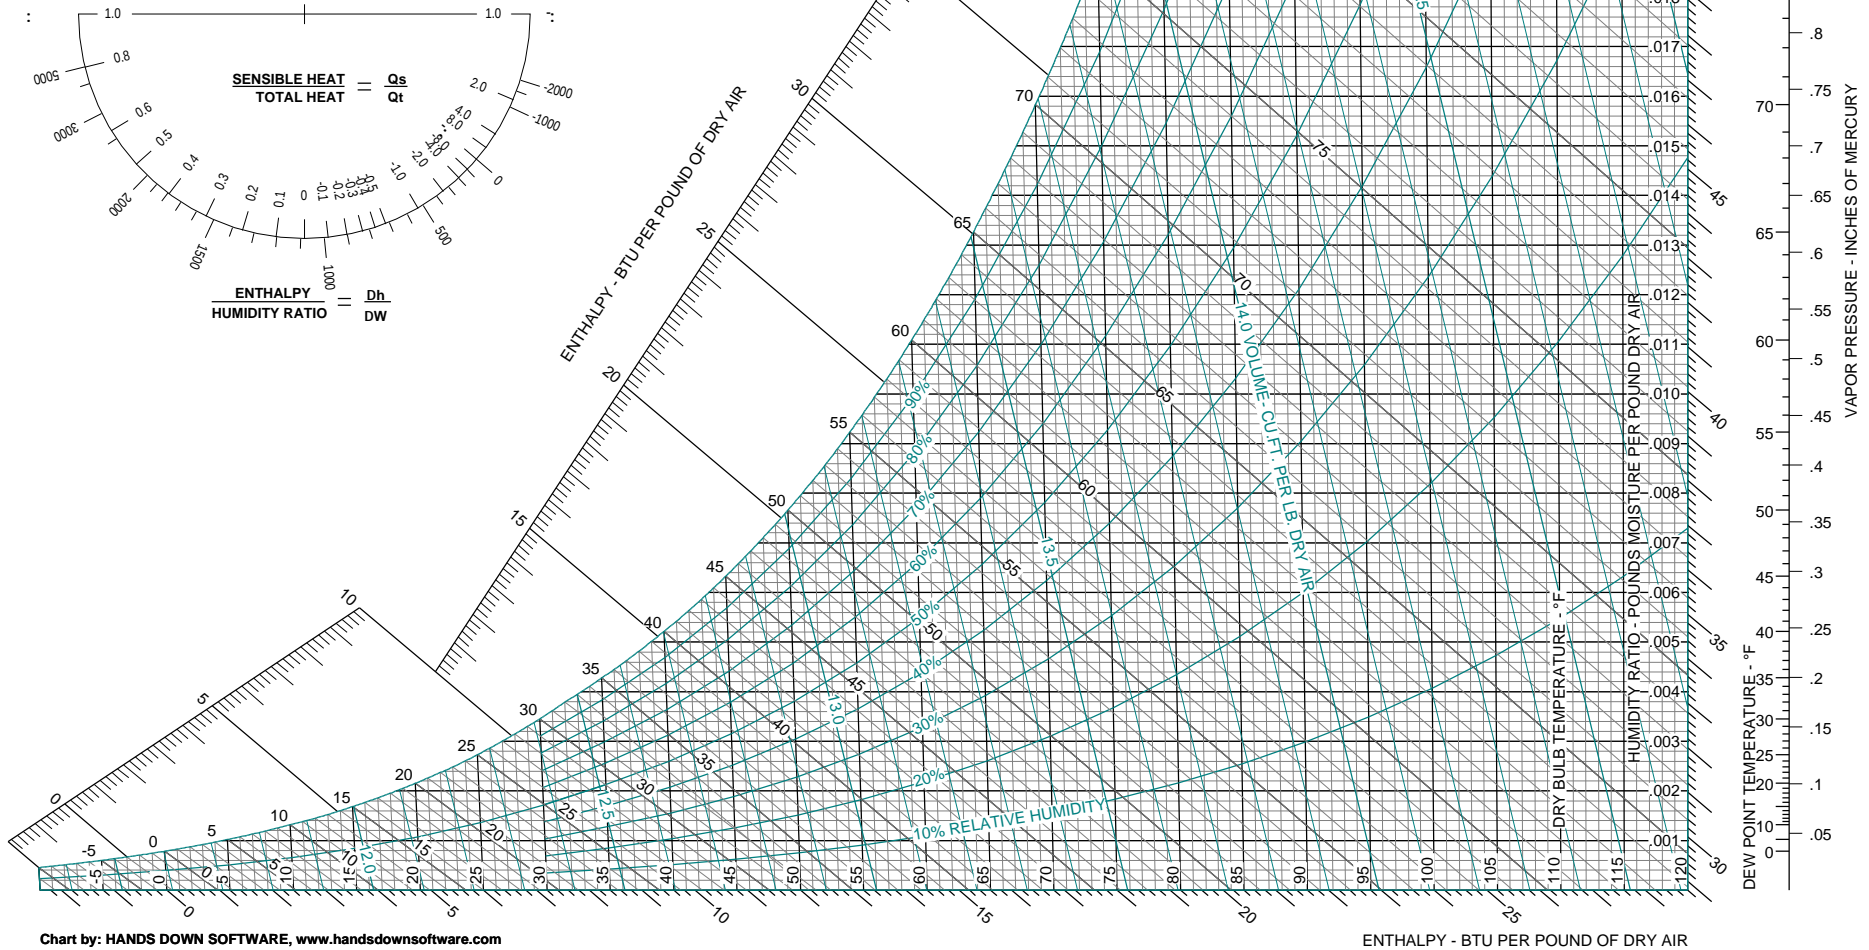

Mammoth Inc.

101 West 82nd Street Chaska, MN 55318
Ph (612) 361 - 2711 Fax (612) 361 - 2700
www.mammoth-inc.com

PSYCHROMETRIC CHART

Normal Temperature
I-P Units

SEA LEVEL

BAROMETRIC PRESSURE: 29.921 in. HG

PSYCHROMETRIC CHART

Normal Temperature

SI Units

SEA LEVEL

BAROMETRIC PRESSURE: 101.325 kPa