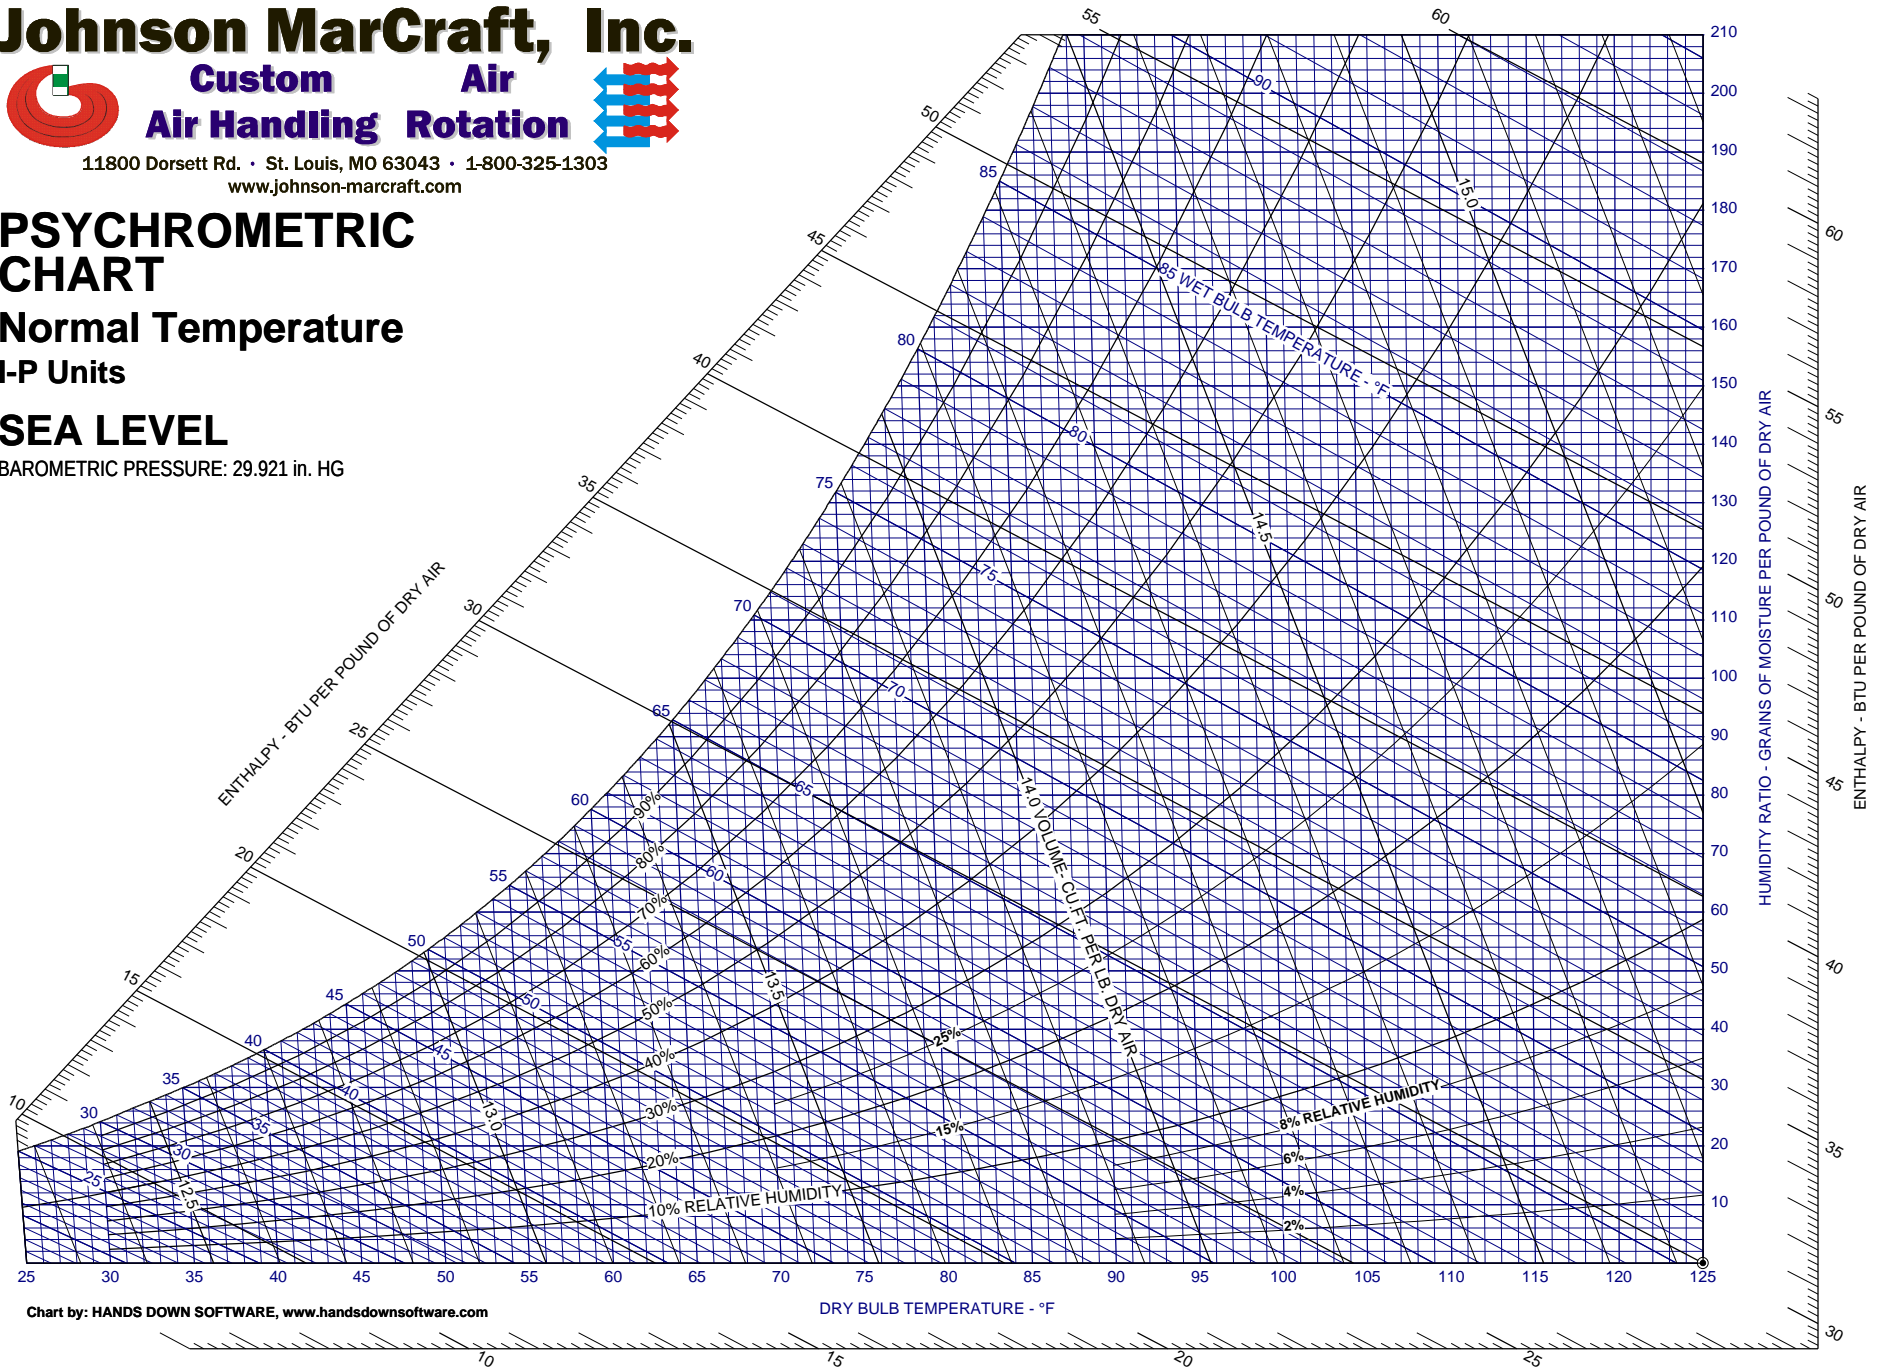

Johnson MarCraft, Inc.

**Custom Air
Air Handling Rotation**

11800 Dorsett Rd. • St. Louis, MO 63043 • 1-800-325-1303
www.johnson-marcraft.com

PSYCHROMETRIC CHART

Normal Temperature

I-P Units

SEA LEVEL

BAROMETRIC PRESSURE: 29.921 in. HG

PSYCHROMETRIC CHART

Normal Temperature
SI Units

SEA LEVEL

BAROMETRIC PRESSURE: 101.325 kPa