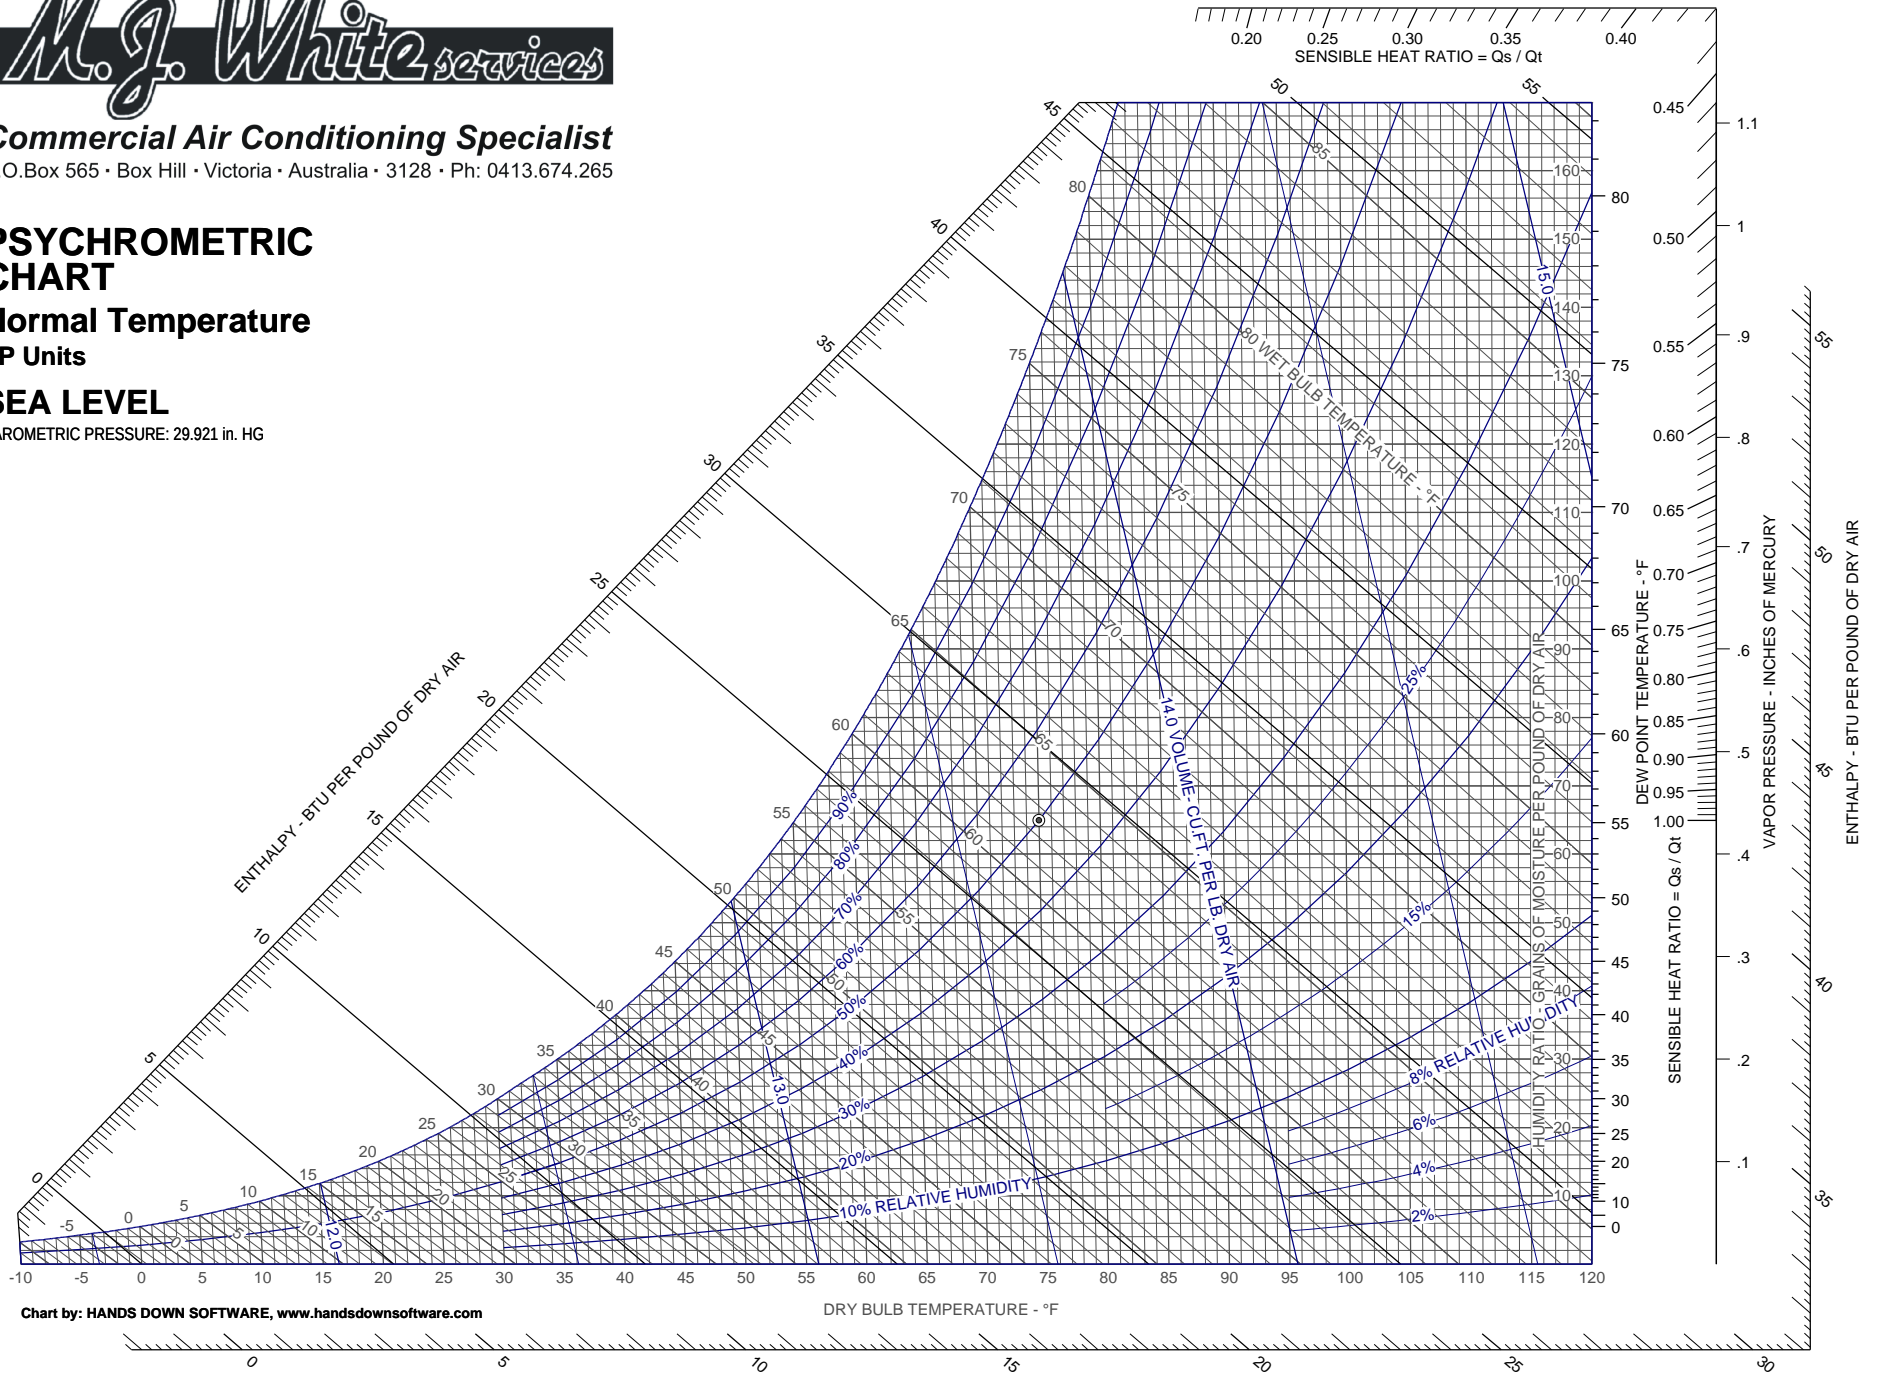

# PSYCHROMETRIC CHART

Normal Temperature  
I-P Units

SEA LEVEL

BAROMETRIC PRESSURE: 29.921 in. HG

Chart by: HANDS DOWN SOFTWARE, [www.handsdownsoftware.com](http://www.handsdownsoftware.com)

**Commercial Air Conditioning Specialist**  
P.O.Box 565 · Box Hill · Victoria · Australia · 3128 · Ph: 0413.674.265

# PSYCHROMETRIC CHART

**Normal Temperature**  
**SI Units**

**SEA LEVEL**

BAROMETRIC PRESSURE: 101.325 kPa

Chart by: HANDS DOWN SOFTWARE, [www.handsdownsoftware.com](http://www.handsdownsoftware.com)