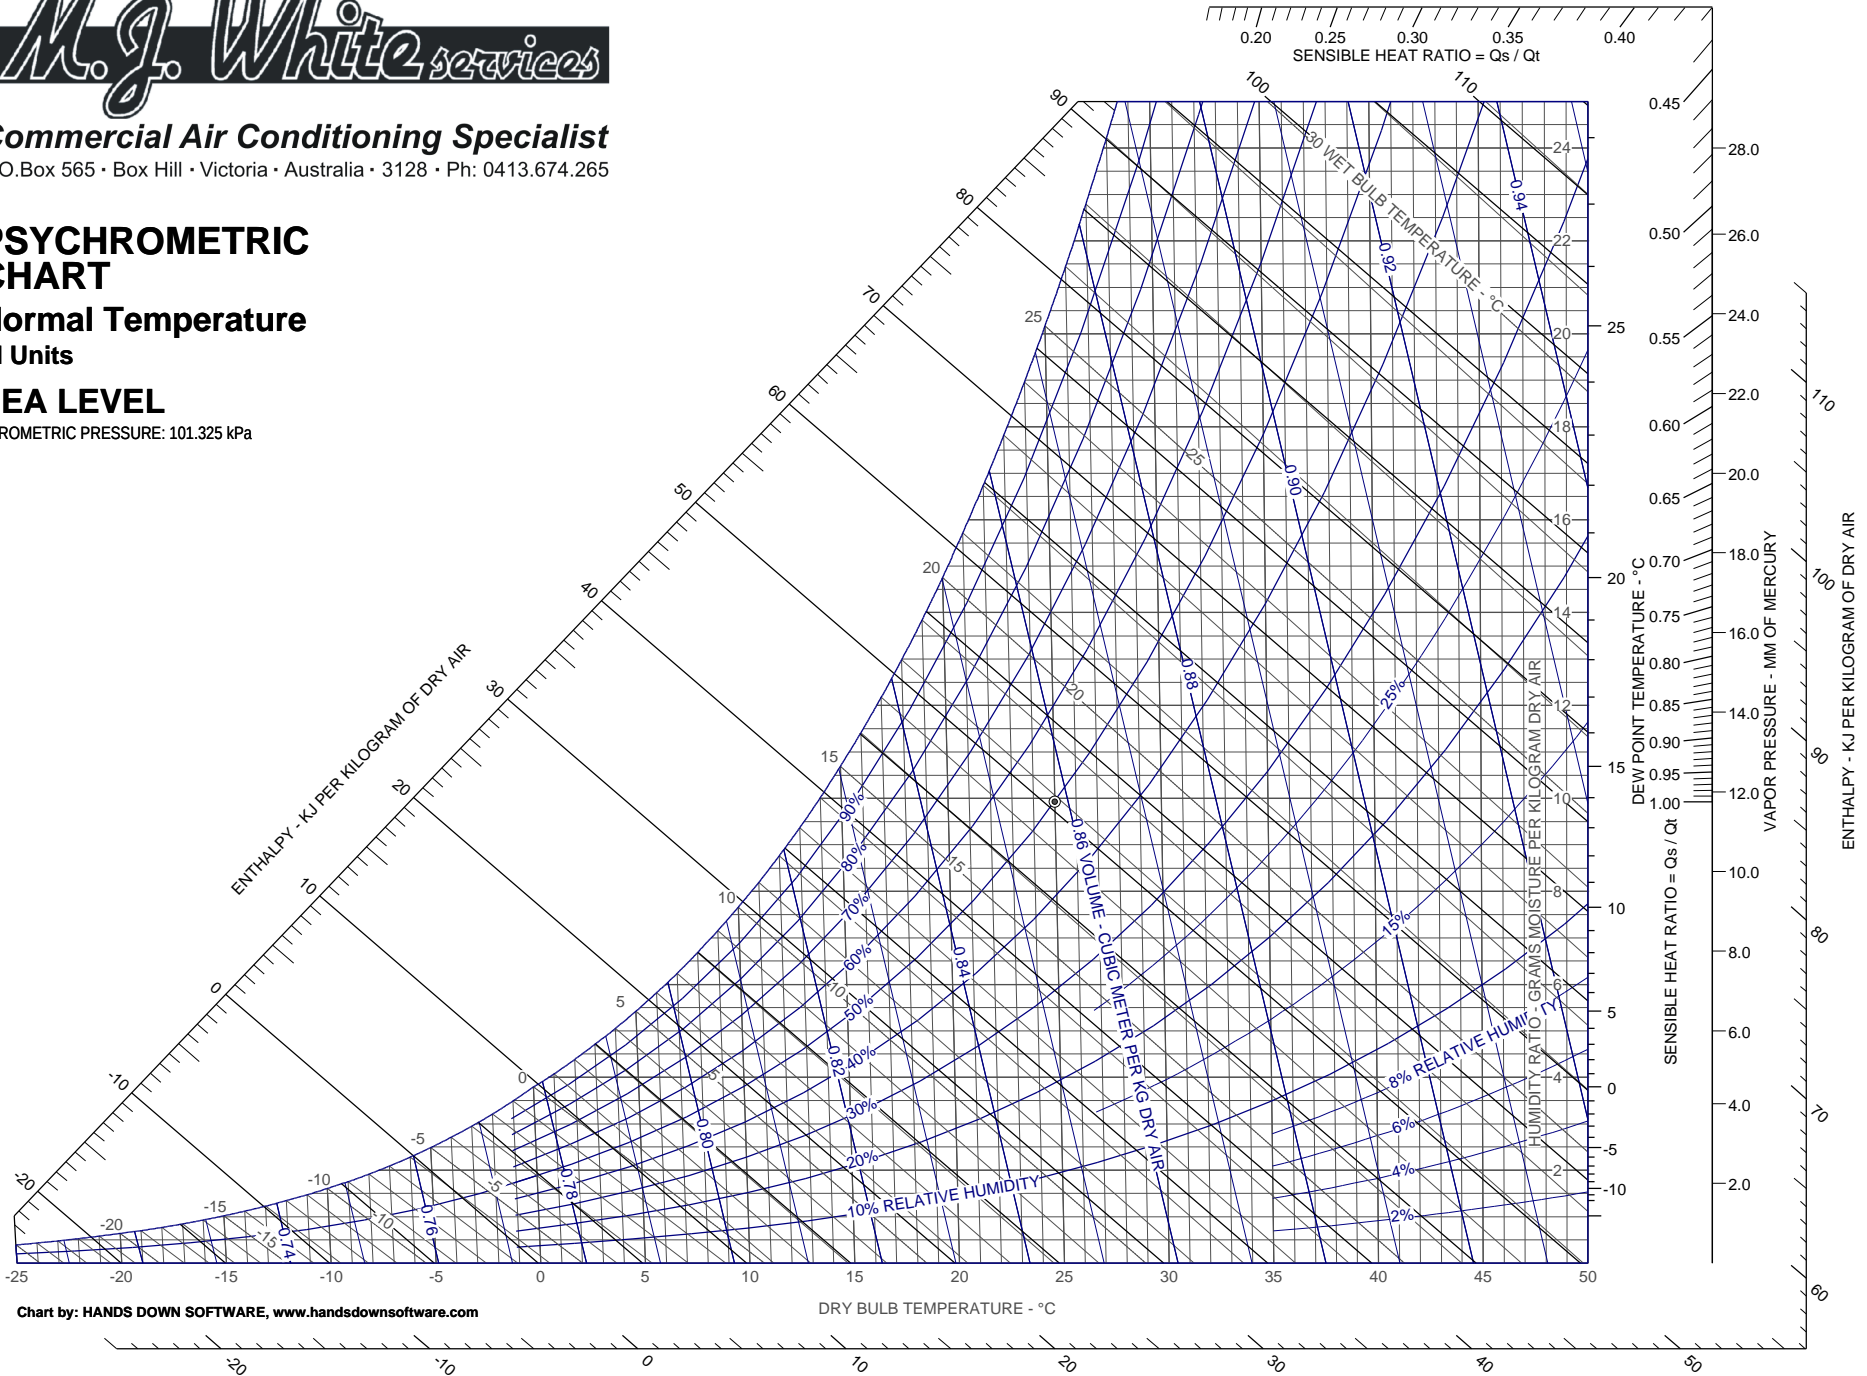

# PSYCHROMETRIC CHART

Normal Temperature  
I-P Units

SEA LEVEL

BAROMETRIC PRESSURE: 29.921 in. HG

Chart by: HANDS DOWN SOFTWARE, [www.handsdownsoftware.com](http://www.handsdownsoftware.com)

**Commercial Air Conditioning Specialist**  
P.O.Box 565 · Box Hill · Victoria · Australia · 3128 · Ph: 0413.674.265

# PSYCHROMETRIC CHART

**Normal Temperature**  
**SI Units**

**SEA LEVEL**

BAROMETRIC PRESSURE: 101.325 kPa

Chart by: HANDS DOWN SOFTWARE, [www.handsdownsoftware.com](http://www.handsdownsoftware.com)