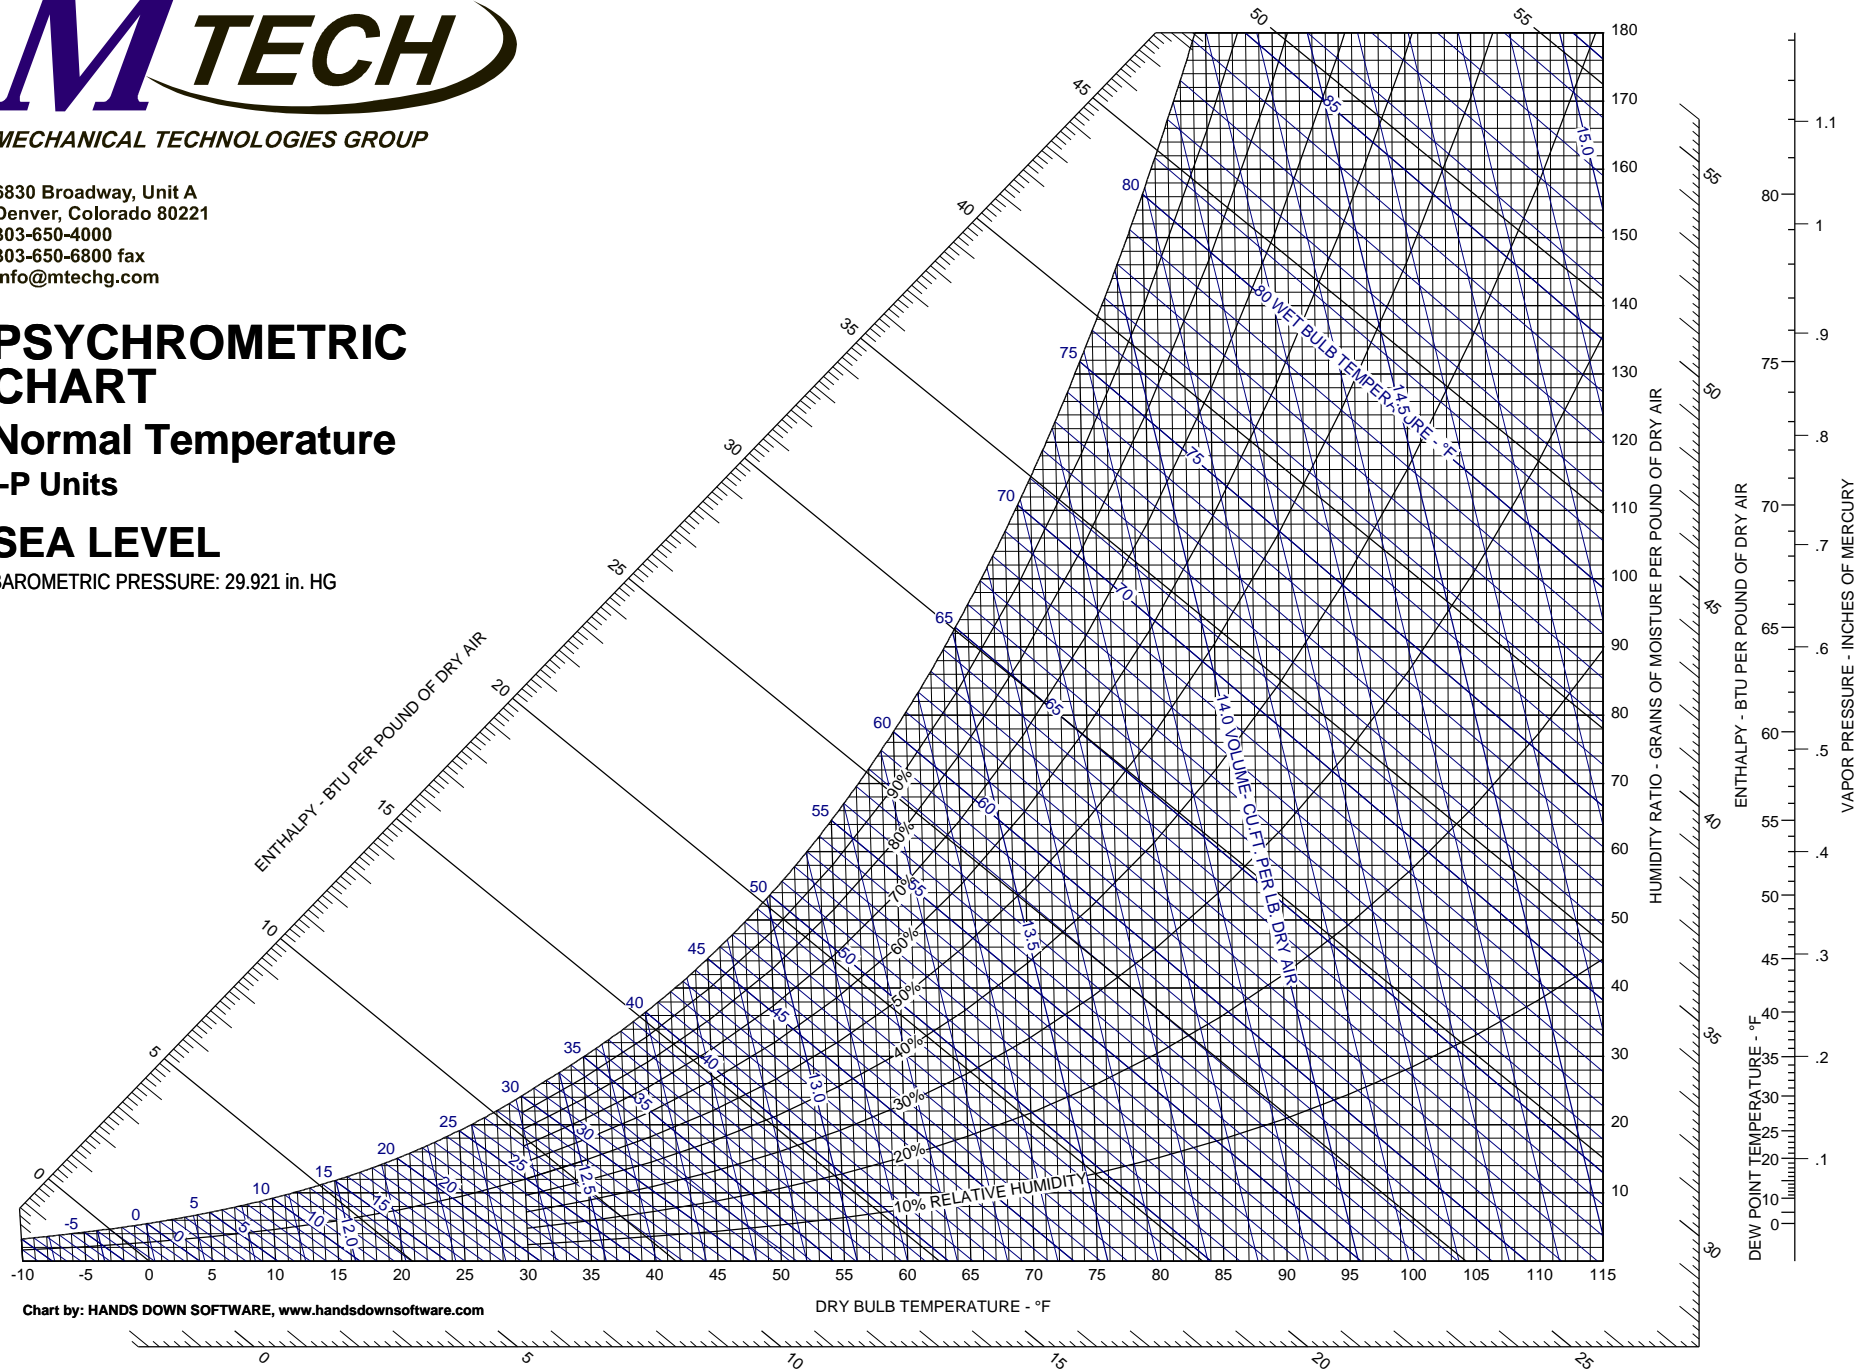

MECHANICAL TECHNOLOGIES GROUP

6830 Broadway, Unit A
Denver, Colorado 80221
303-650-4000
303-650-6800 fax
Info@mttechg.com

PSYCHROMETRIC CHART

Normal Temperature

I-P Units

SEA LEVEL

BAROMETRIC PRESSURE: 29.921 in. HG

PSYCHROMETRIC CHART

Normal Temperature
SI Units

SEA LEVEL

BAROMETRIC PRESSURE: 101.325 kPa

Chart by: HANDS DOWN SOFTWARE, www.handsdownsoftware.com