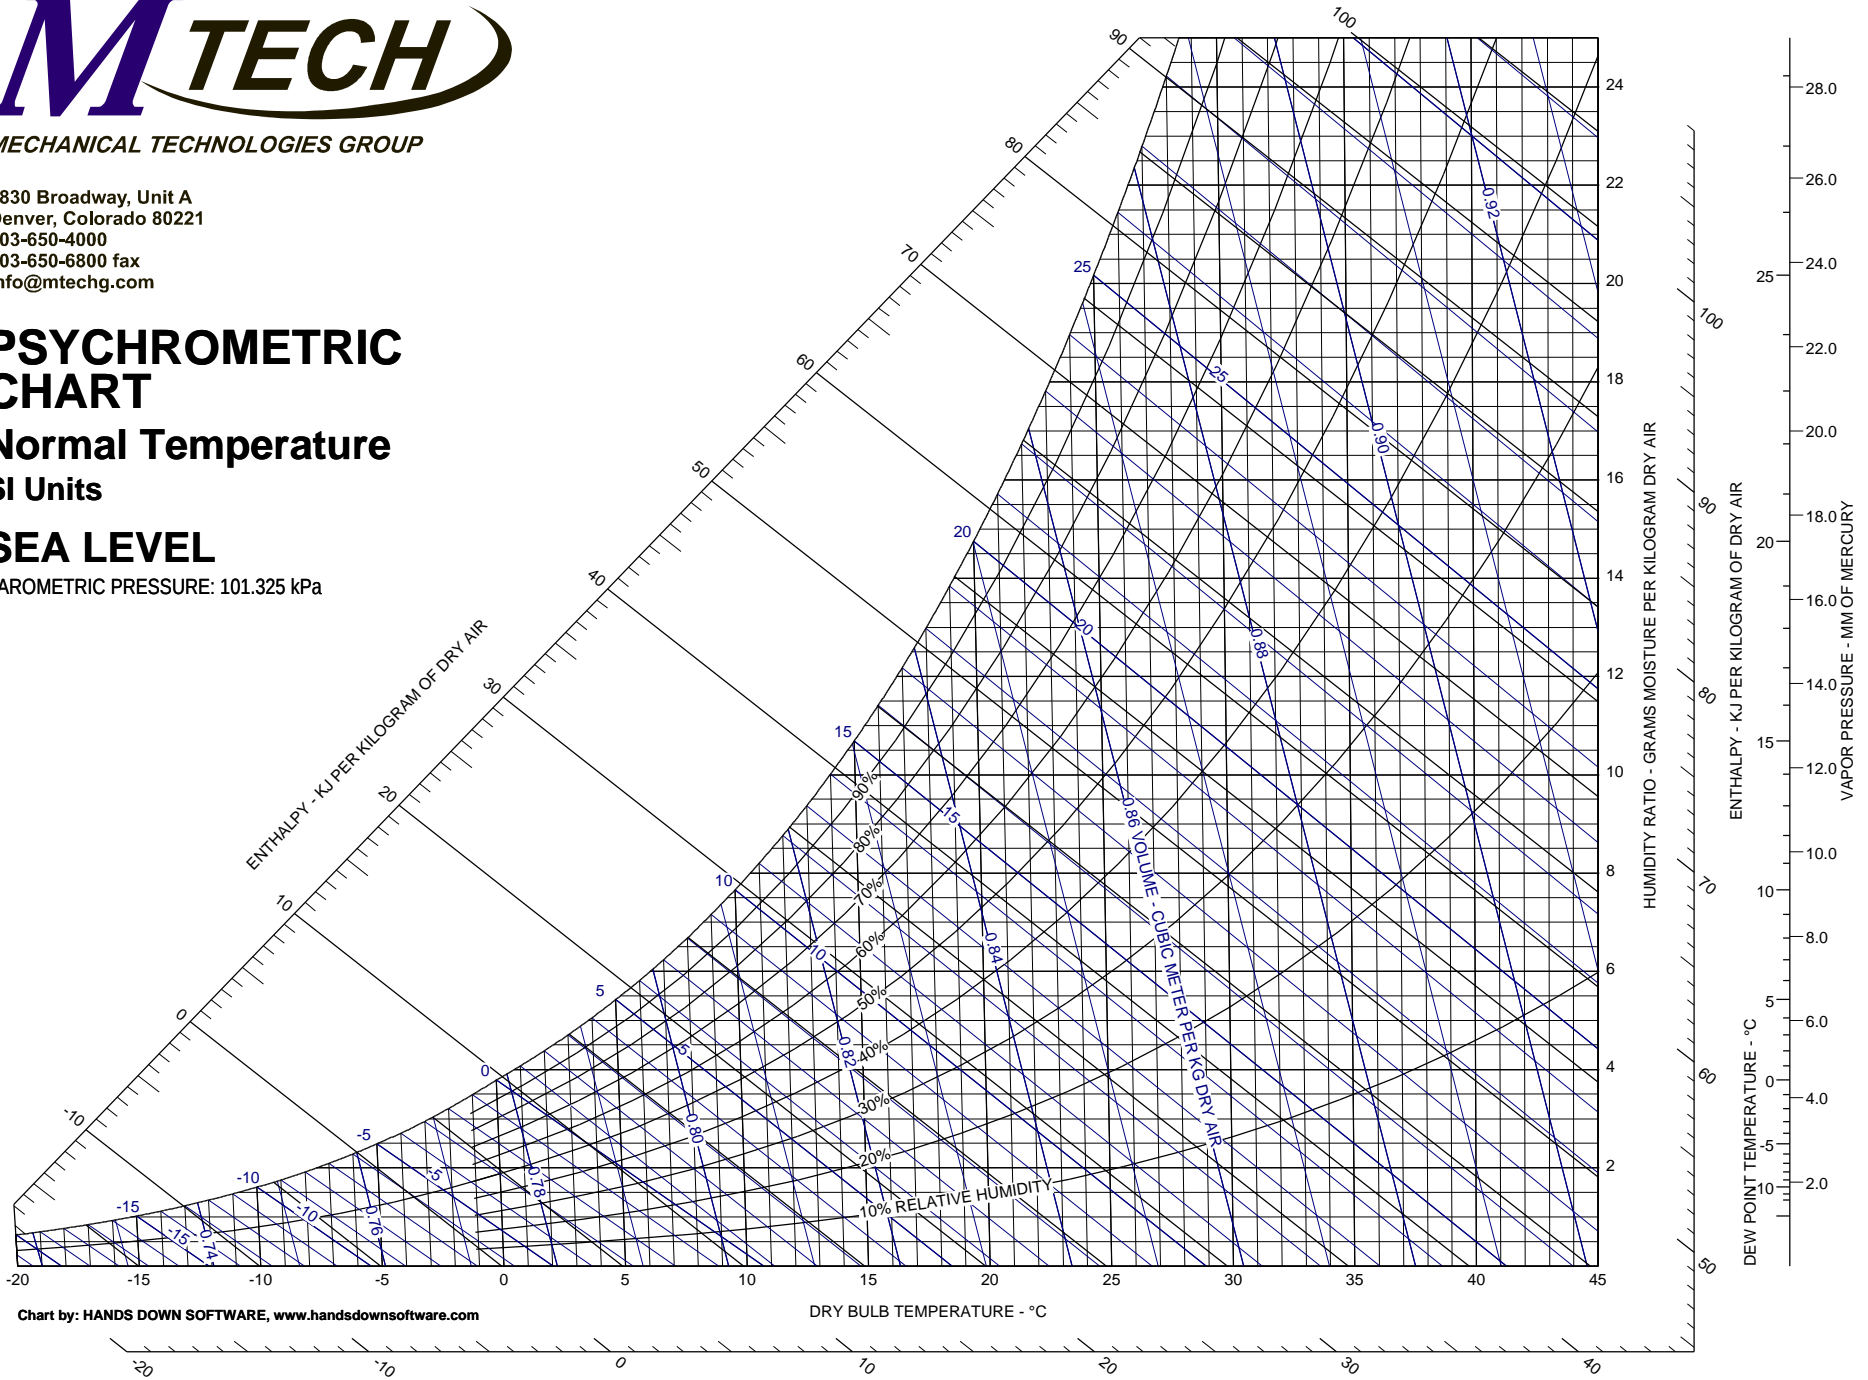

PSYCHROMETRIC CHART

Normal Temperature
SI Units

SEA LEVEL

BAROMETRIC PRESSURE: 101.325 kPa

Chart by: HANDS DOWN SOFTWARE, www.handsdownsoftware.com