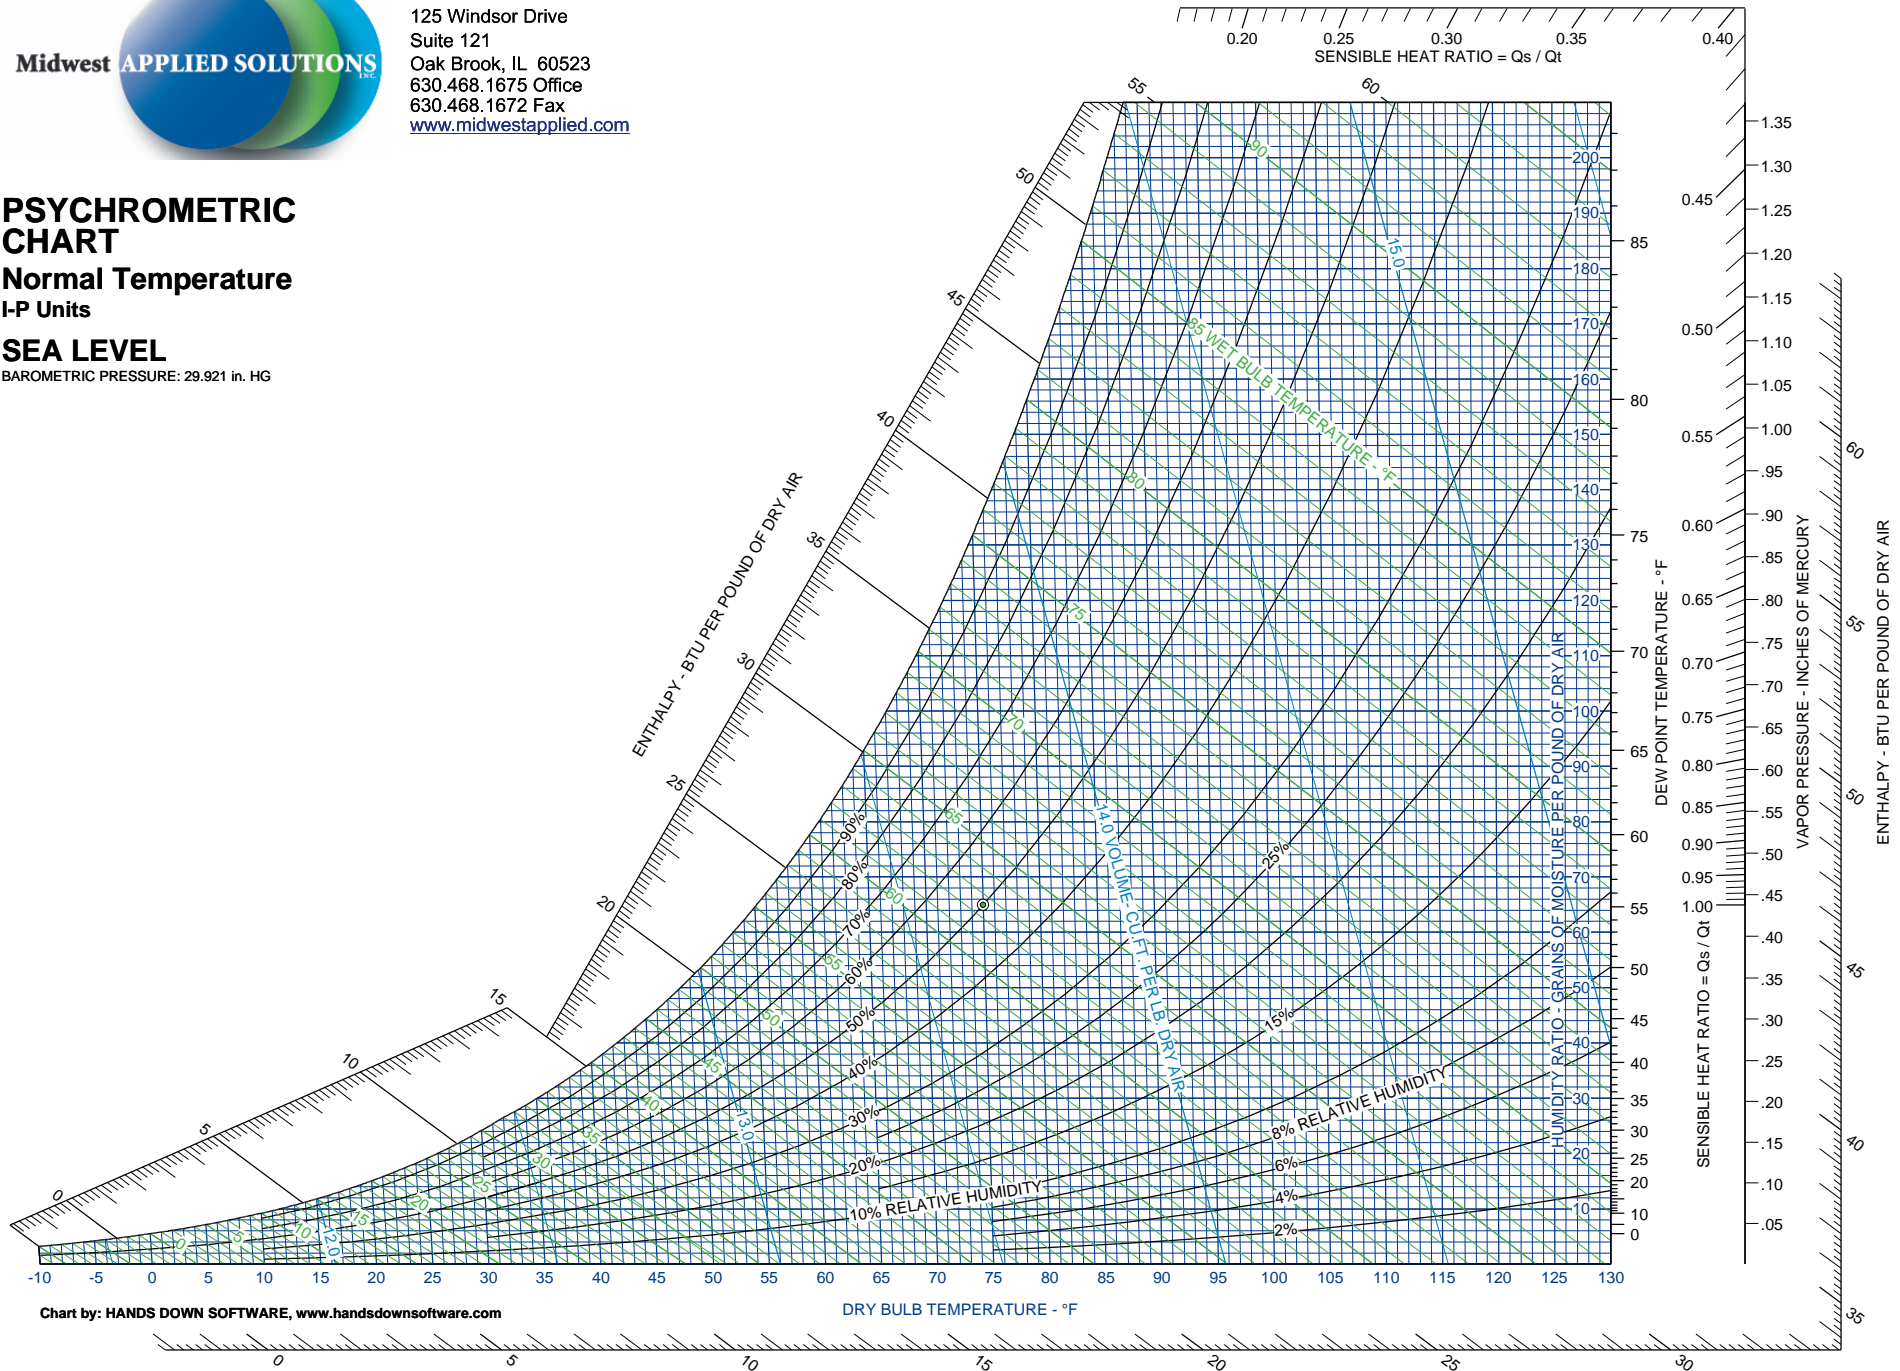

125 Windsor Drive
Suite 121
Oak Brook, IL 60523
630.468.1675 Office
630.468.1672 Fax
www.midwestapplied.com

PSYCHROMETRIC CHART

Normal Temperature
I-P Units

SEA LEVEL

BAROMETRIC PRESSURE: 29.921 in. HG

Chart by: HANDS DOWN SOFTWARE, www.handsdownsoftware.com

DRY BULB TEMPERATURE - °F

125 Windsor Drive
Suite 121
Oak Brook, IL 60523
630.468.1675 Office
630.468.1672 Fax
www.midwestapplied.com

PSYCHROMETRIC CHART

Normal Temperature
SI Units

SEA LEVEL

BAROMETRIC PRESSURE: 101.325 kPa

Chart by: HANDS DOWN SOFTWARE, www.handsdownsoftware.com