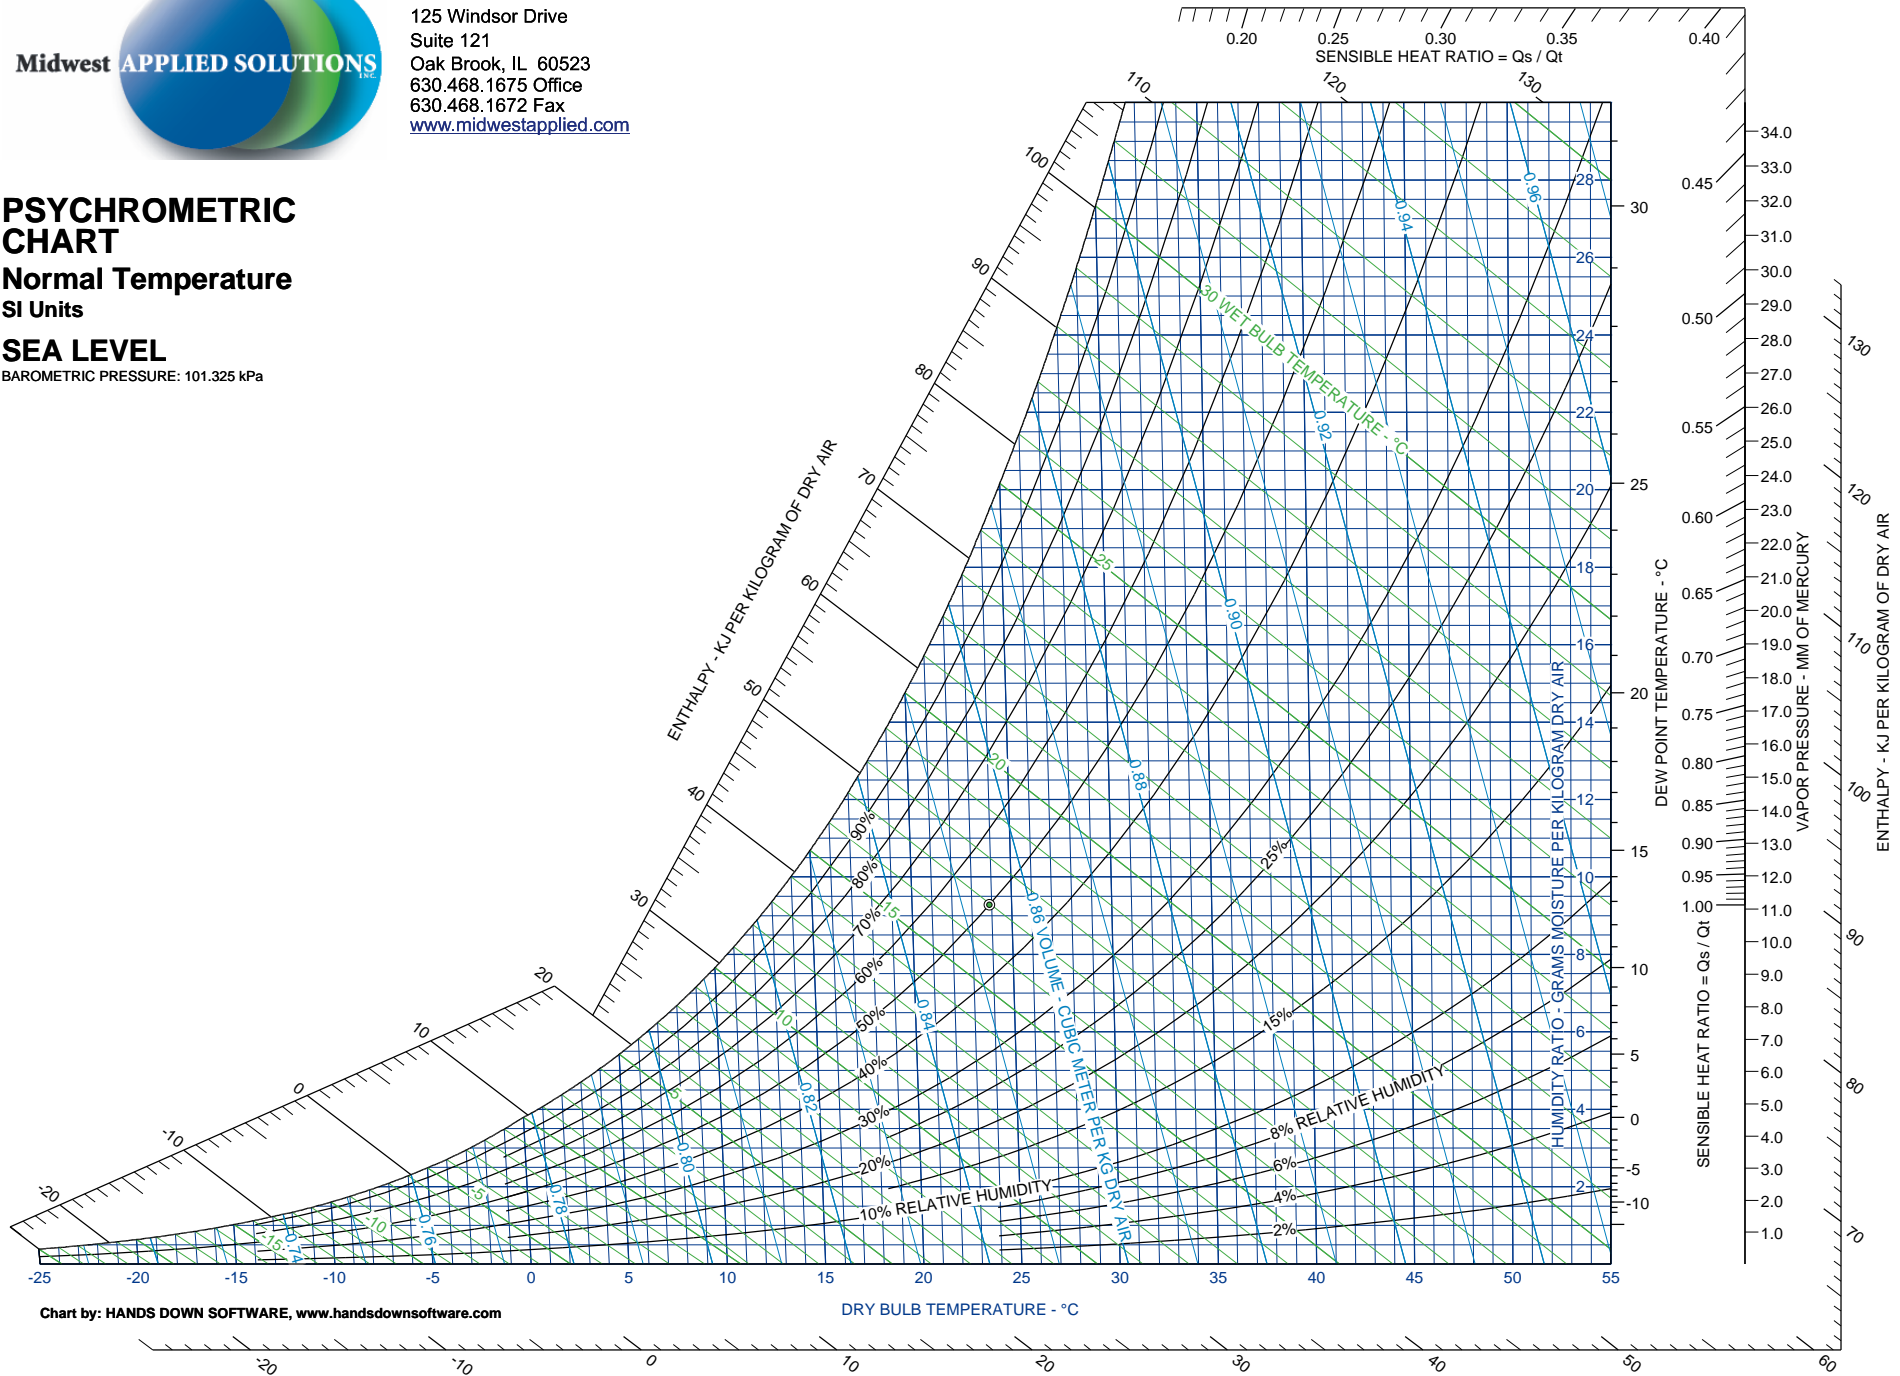

125 Windsor Drive
Suite 121
Oak Brook, IL 60523
630.468.1675 Office
630.468.1672 Fax
www.midwestapplied.com

PSYCHROMETRIC CHART

Normal Temperature
I-P Units

SEA LEVEL

BAROMETRIC PRESSURE: 29.921 in. HG

Chart by: HANDS DOWN SOFTWARE, www.handsdownsoftware.com

DRY BULB TEMPERATURE - °F

125 Windsor Drive
Suite 121
Oak Brook, IL 60523
630.468.1675 Office
630.468.1672 Fax
www.midwestapplied.com

PSYCHROMETRIC CHART

Normal Temperature
SI Units

SEA LEVEL

BAROMETRIC PRESSURE: 101.325 kPa

Chart by: HANDS DOWN SOFTWARE, www.handsdownsoftware.com