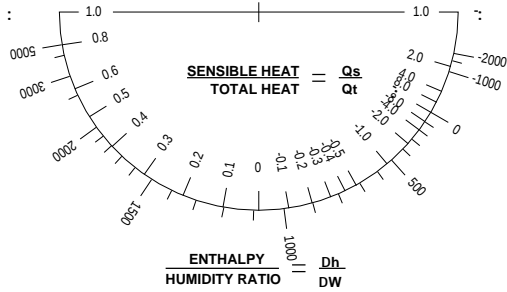

13600 Industrial Park Blvd. ■ Minneapolis, Minnesota ■ 55441
 800-432-1342 (Toll Free) ■ 763-553-5330 (Direct)
 763-553-5177 (Fax) ■ www.mcquay.com

PSYCHROMETRIC CHART
 Normal Temperature
 I-P Units
 SEA LEVEL
 BAROMETRIC PRESSURE: 29.921 in. HG