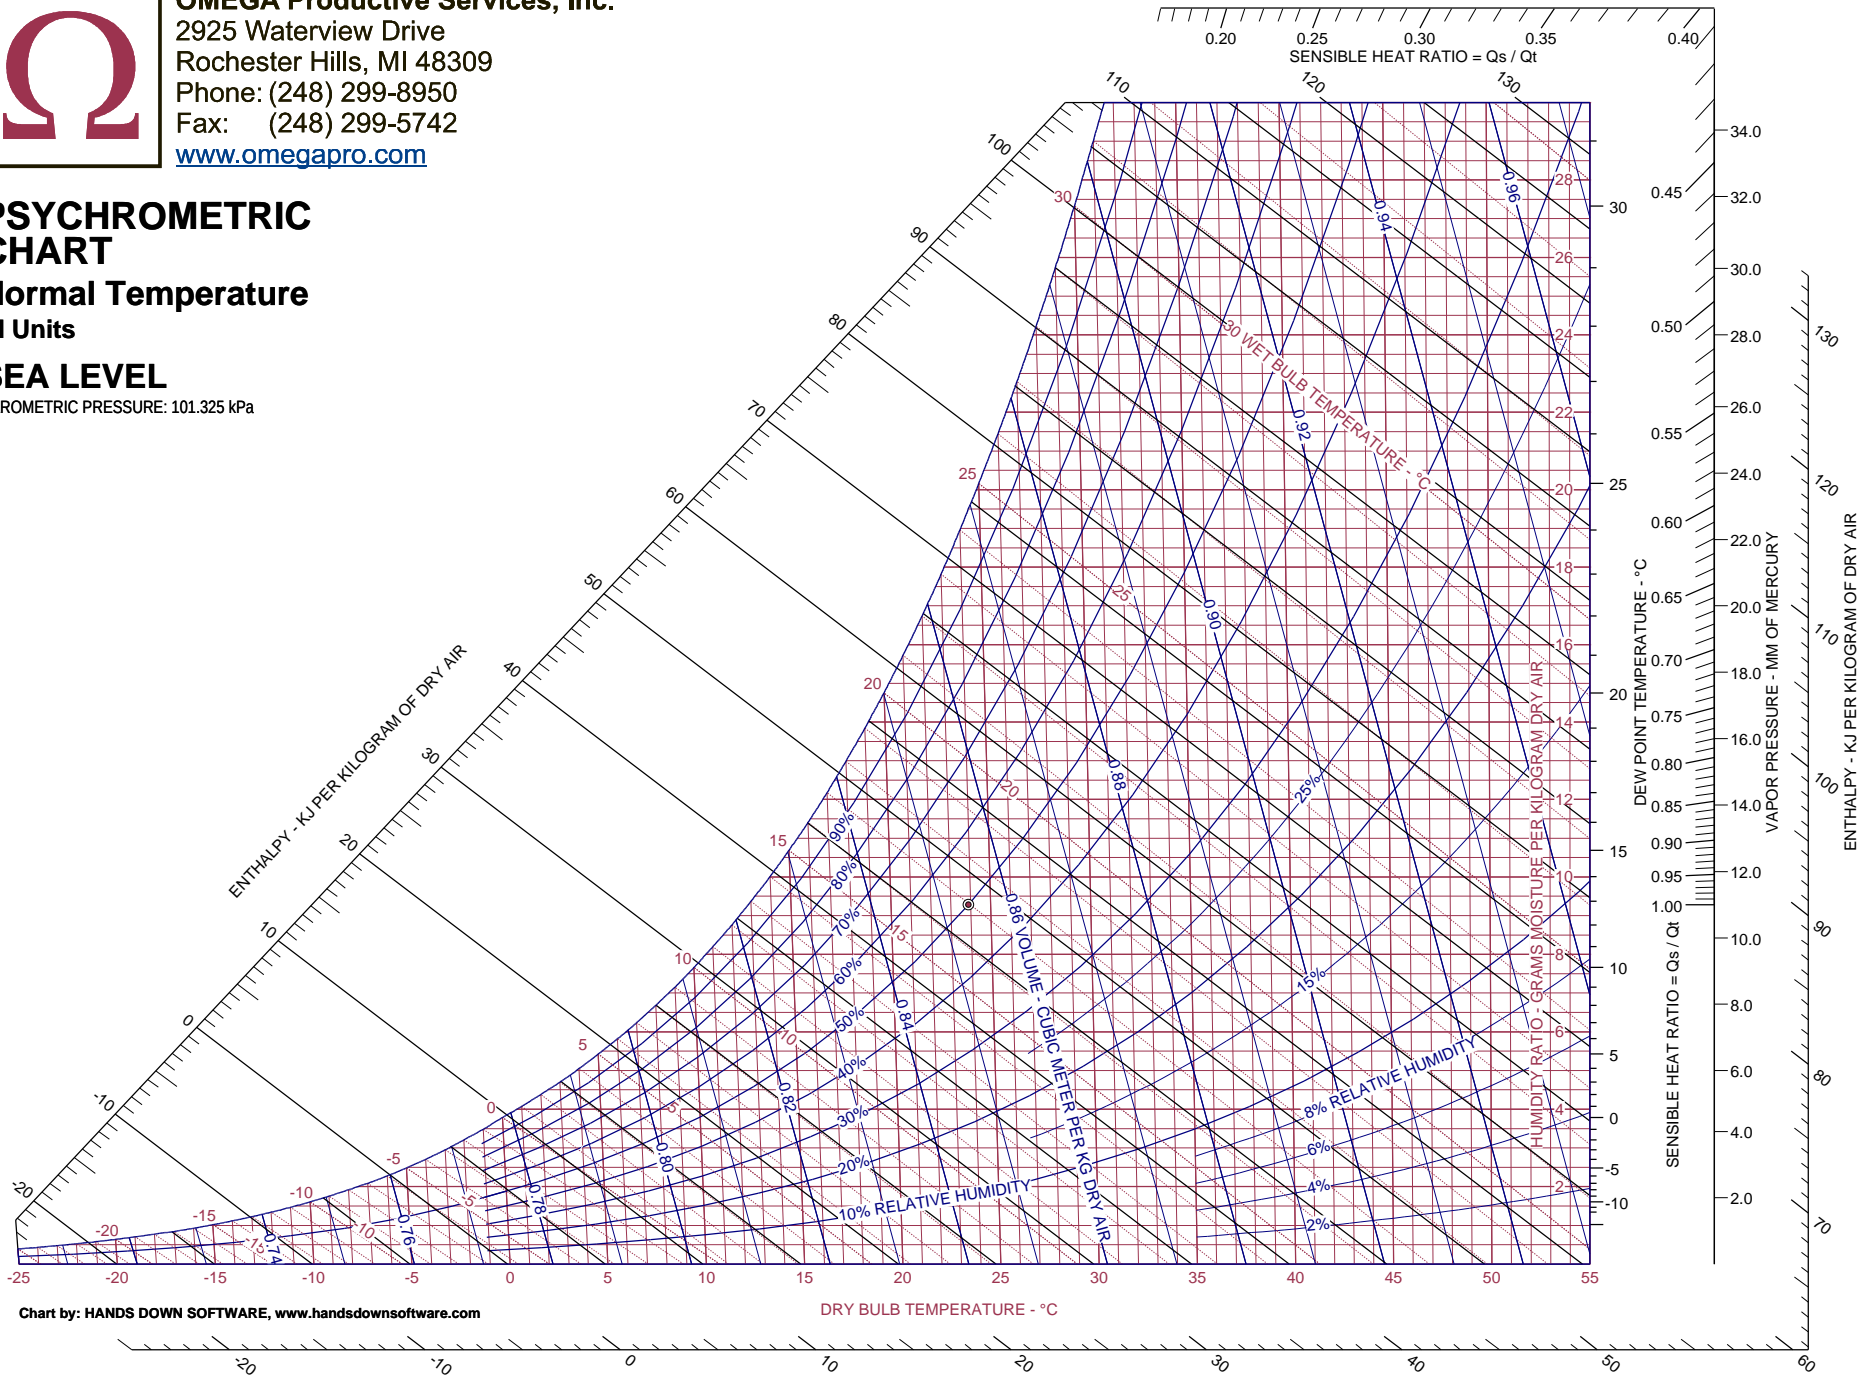

# PSYCHROMETRIC CHART

Normal Temperature  
I-P Units

SEA LEVEL

BAROMETRIC PRESSURE: 29.921 in. HG

Chart by: HANDS DOWN SOFTWARE, [www.handsdownsoftware.com](http://www.handsdownsoftware.com)

**OMEGA Productive Services, Inc.**  
2925 Waterview Drive  
Rochester Hills, MI 48309  
Phone: (248) 299-8950  
Fax: (248) 299-5742  
[www.omegapro.com](http://www.omegapro.com)

# PSYCHROMETRIC CHART

Normal Temperature  
SI Units

SEA LEVEL

BAROMETRIC PRESSURE: 101.325 kPa

Chart by: HANDS DOWN SOFTWARE, [www.handsdownsoftware.com](http://www.handsdownsoftware.com)

DRY BULB TEMPERATURE - °C