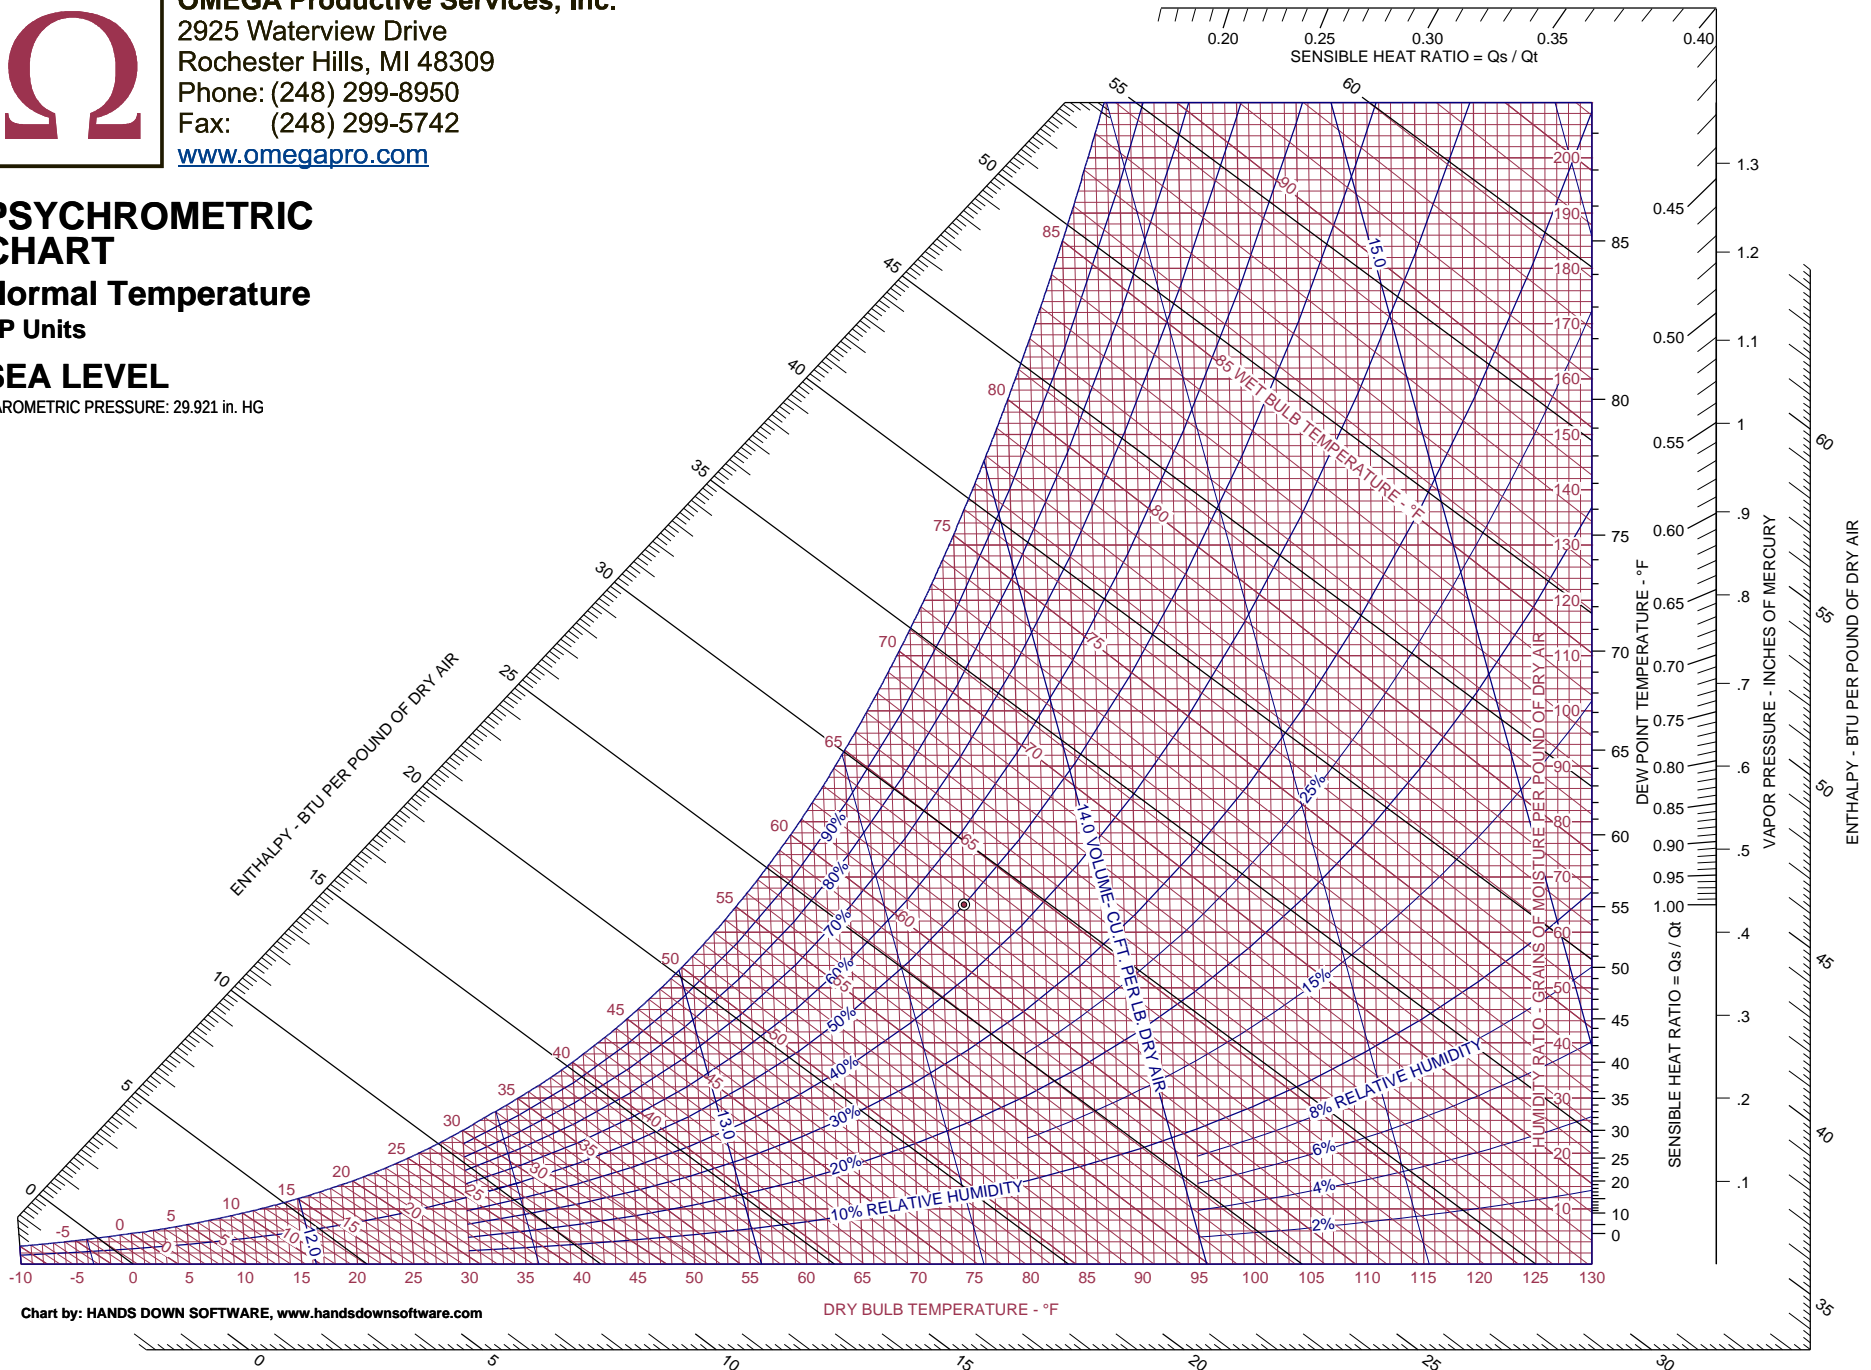

# PSYCHROMETRIC CHART

Normal Temperature  
I-P Units

SEA LEVEL

BAROMETRIC PRESSURE: 29.921 in. HG

Chart by: HANDS DOWN SOFTWARE, [www.handsdownsoftware.com](http://www.handsdownsoftware.com)

**OMEGA Productive Services, Inc.**  
2925 Waterview Drive  
Rochester Hills, MI 48309  
Phone: (248) 299-8950  
Fax: (248) 299-5742  
[www.omegapro.com](http://www.omegapro.com)

# PSYCHROMETRIC CHART

Normal Temperature  
SI Units

SEA LEVEL

BAROMETRIC PRESSURE: 101.325 kPa

Chart by: HANDS DOWN SOFTWARE, [www.handsdownsoftware.com](http://www.handsdownsoftware.com)

DRY BULB TEMPERATURE - °C