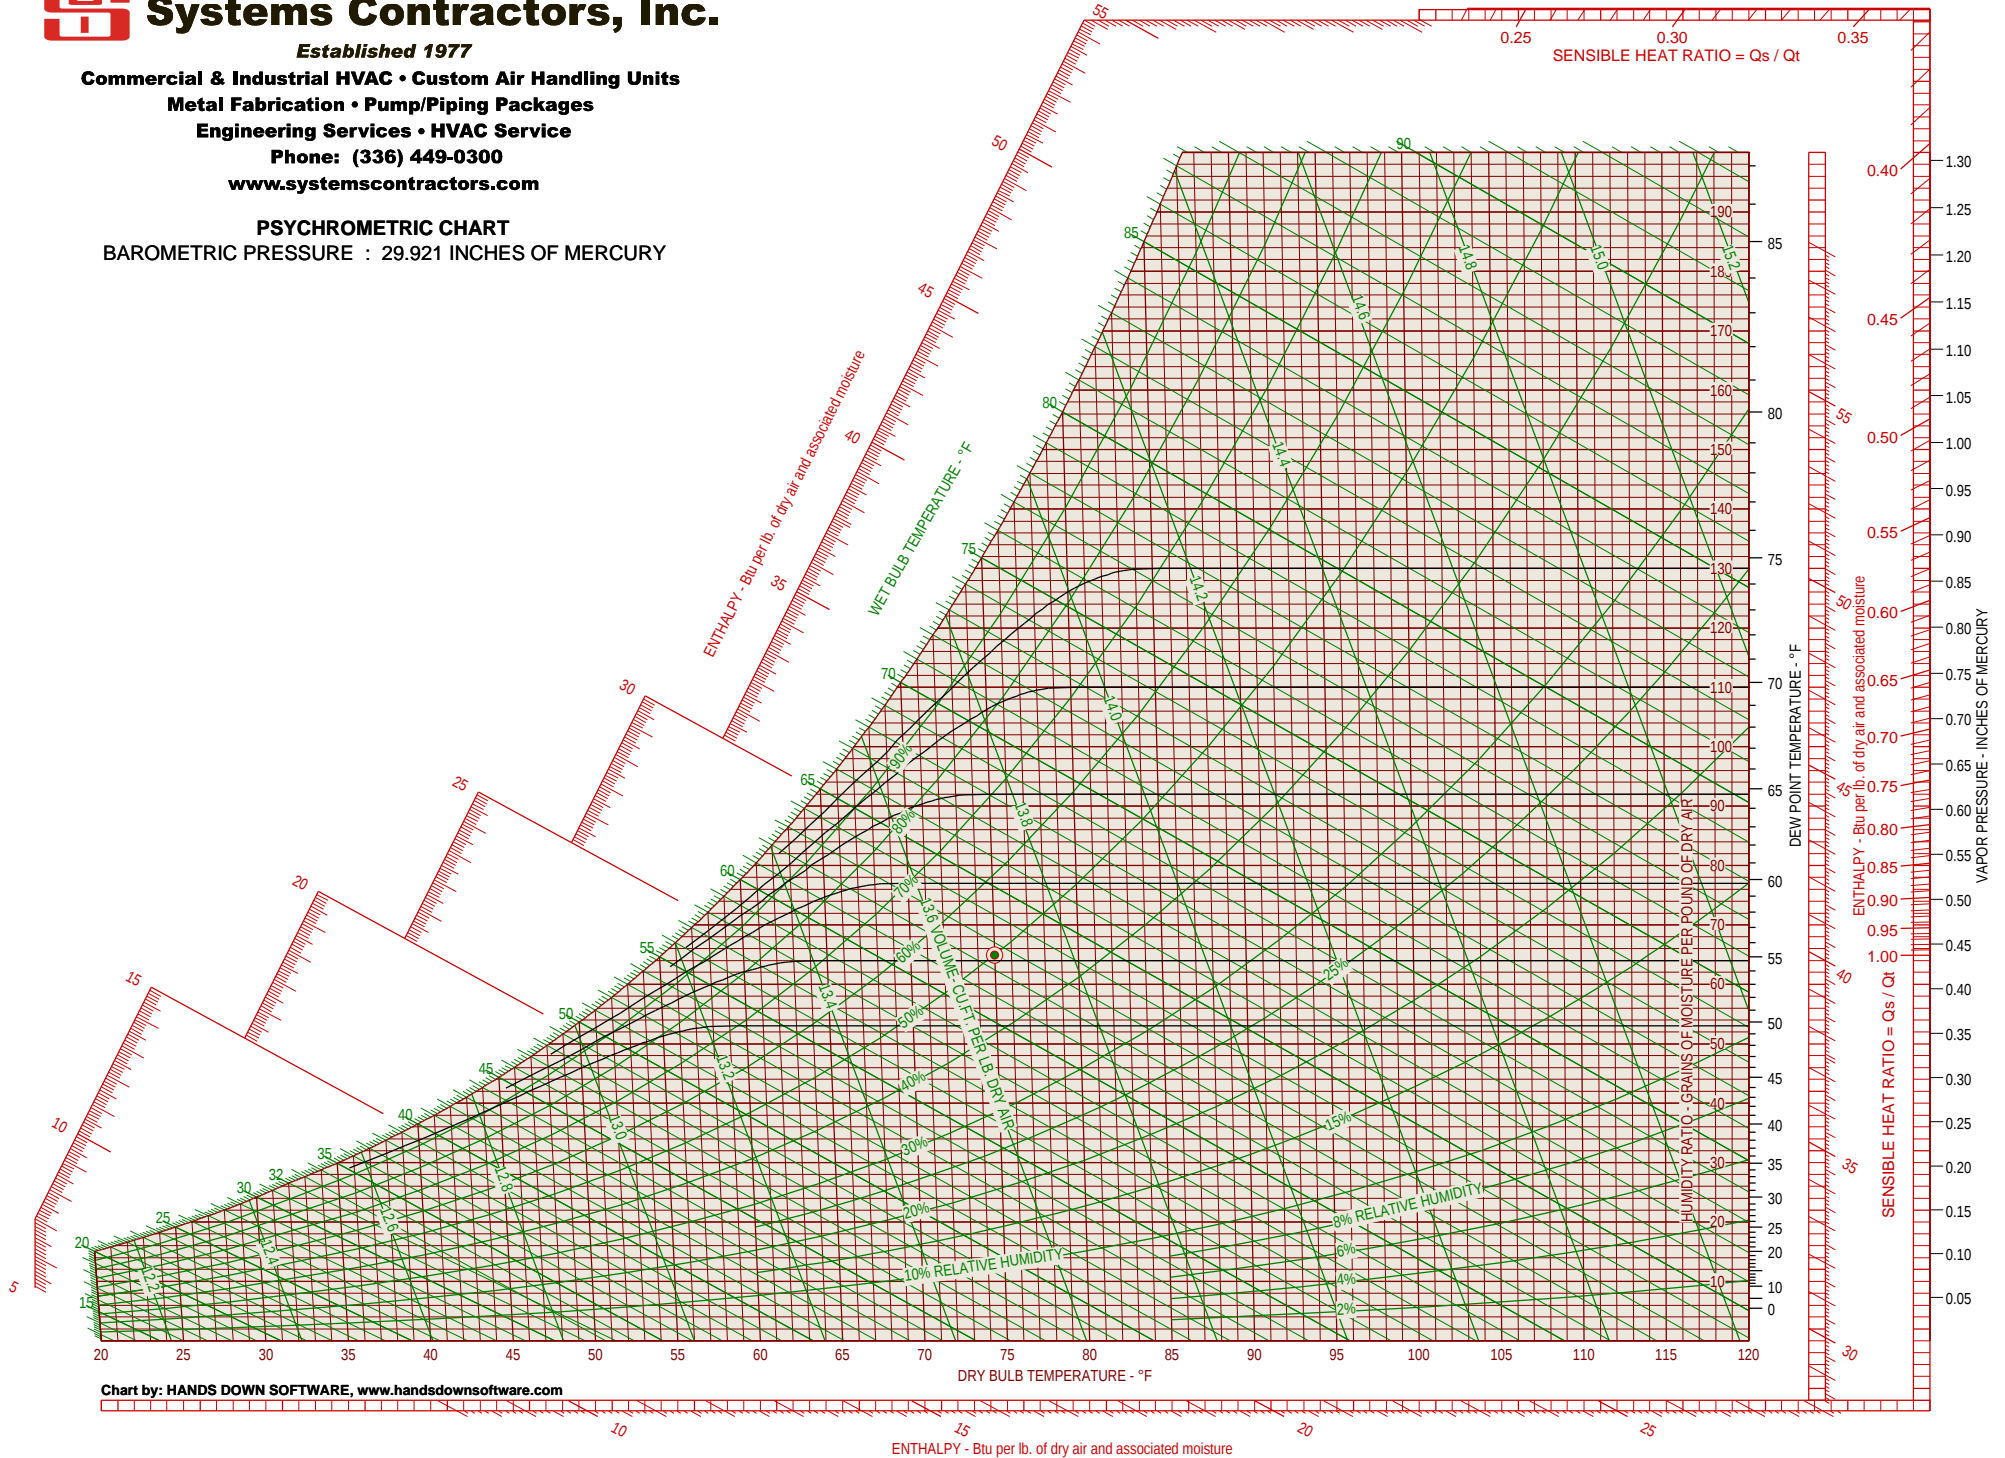

PSYCHROMETRIC CHART

BAROMETRIC PRESSURE : 29.921 INCHES OF MERCURY

Chart by: HANDS DOWN SOFTWARE, www.handsdownsoftware.com

ENTHALPY - Btu per lb. of dry air and associated moisture

Systems Contractors, Inc.

BAROMETRIC PRESSURE: 101.325 kPa