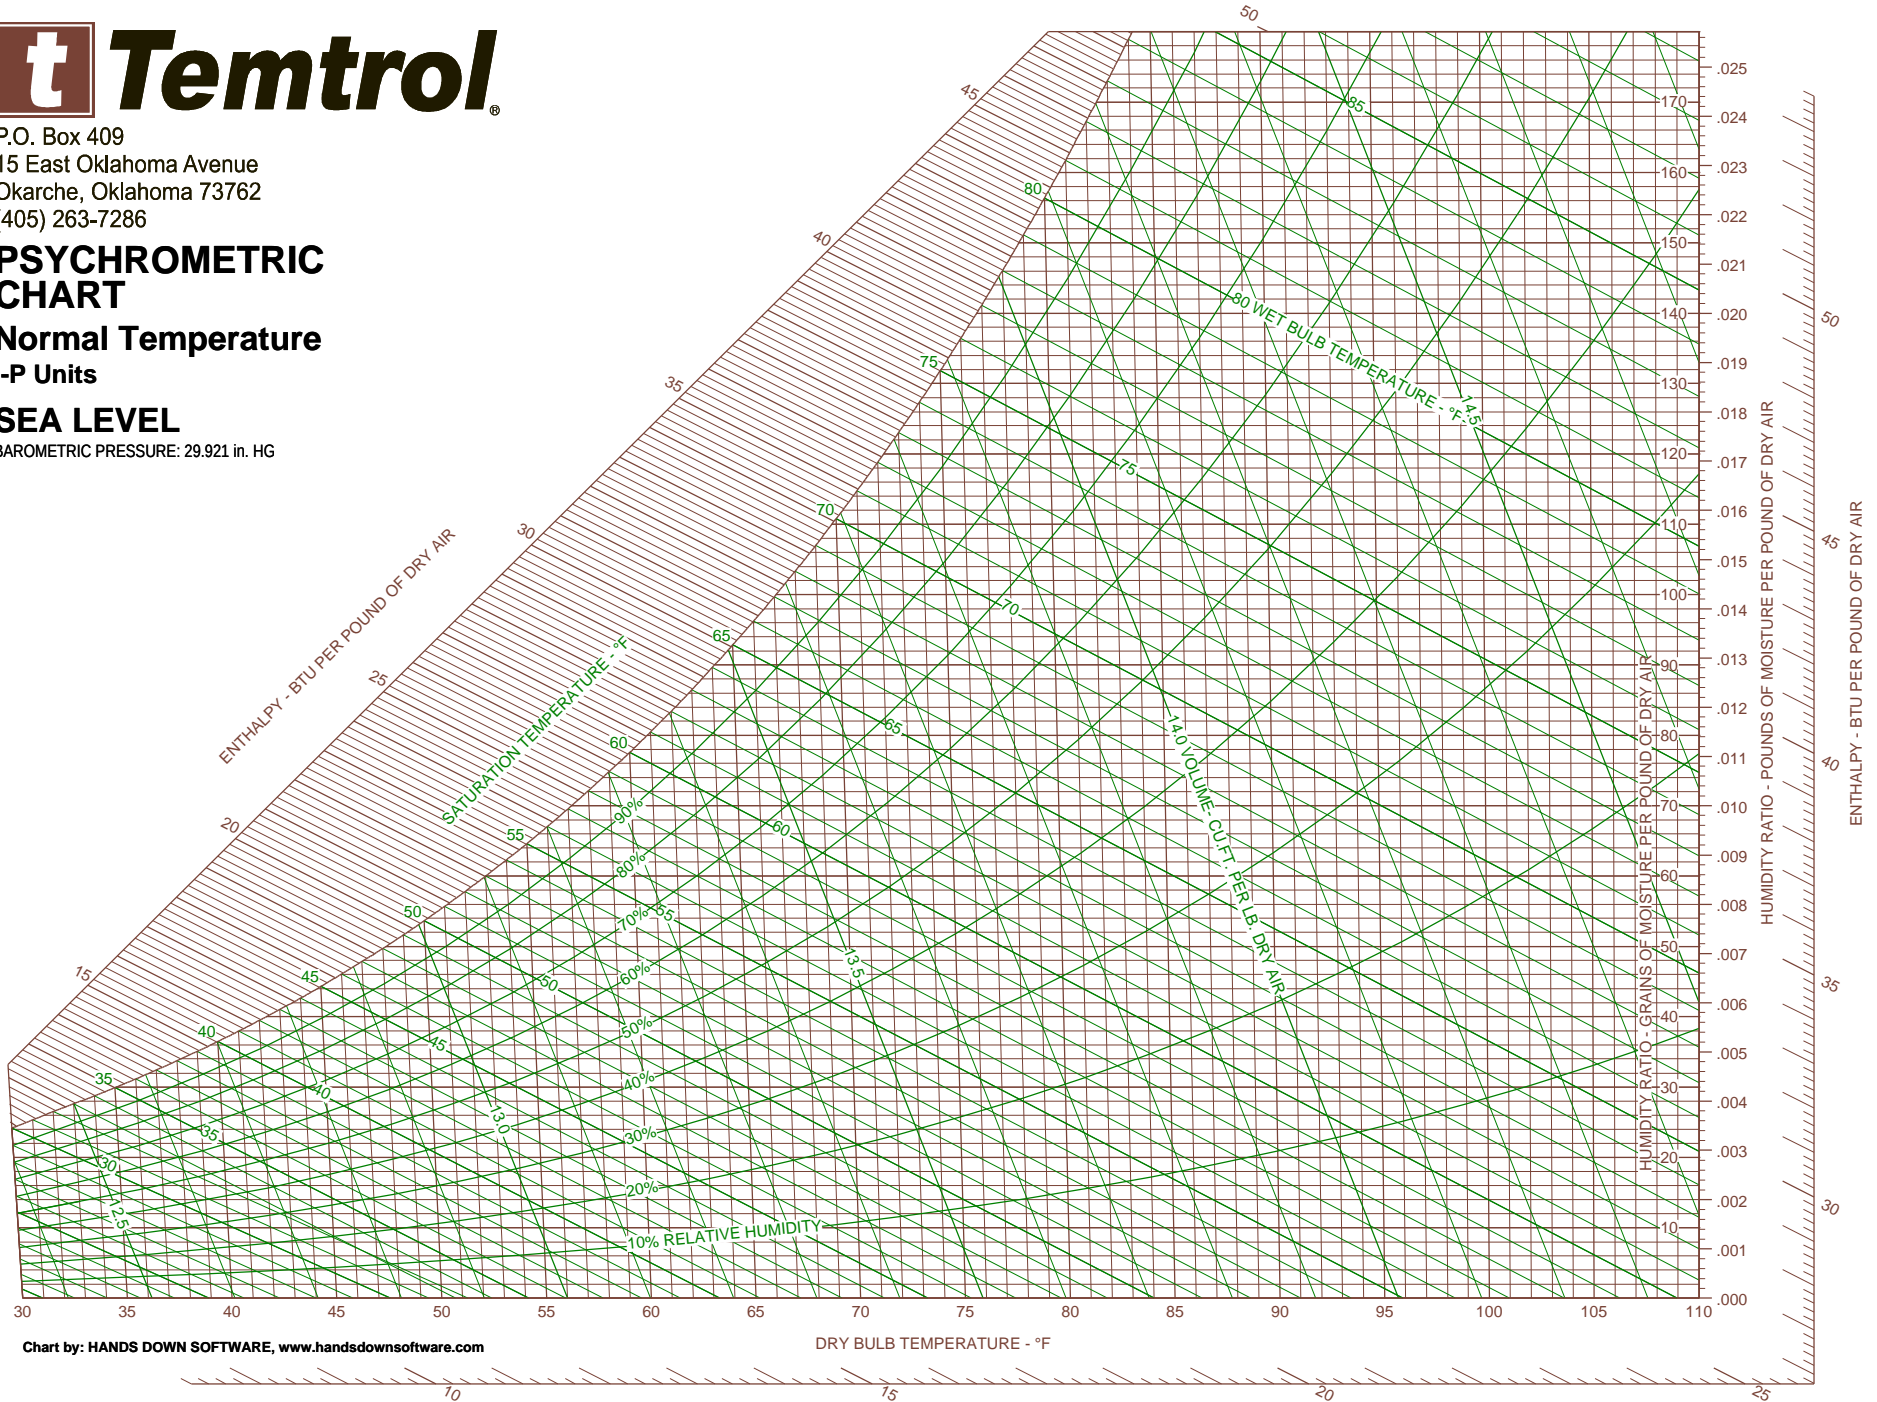

P.O. Box 409
15 East Oklahoma Avenue
Okarche, Oklahoma 73762
(405) 263-7286

PSYCHROMETRIC CHART

Normal Temperature
I-P Units

SEA LEVEL

BAROMETRIC PRESSURE: 29.921 in. HG

Chart by: HANDS DOWN SOFTWARE, www.handsdownsoftware.com

DRY BULB TEMPERATURE - °F

P.O. Box 409
15 East Oklahoma Avenue
Okarche, Oklahoma 73762
(405) 263-7286

PSYCHROMETRIC CHART

Normal Temperature
SI Units

SEA LEVEL

BAROMETRIC PRESSURE: 101.325 kPa