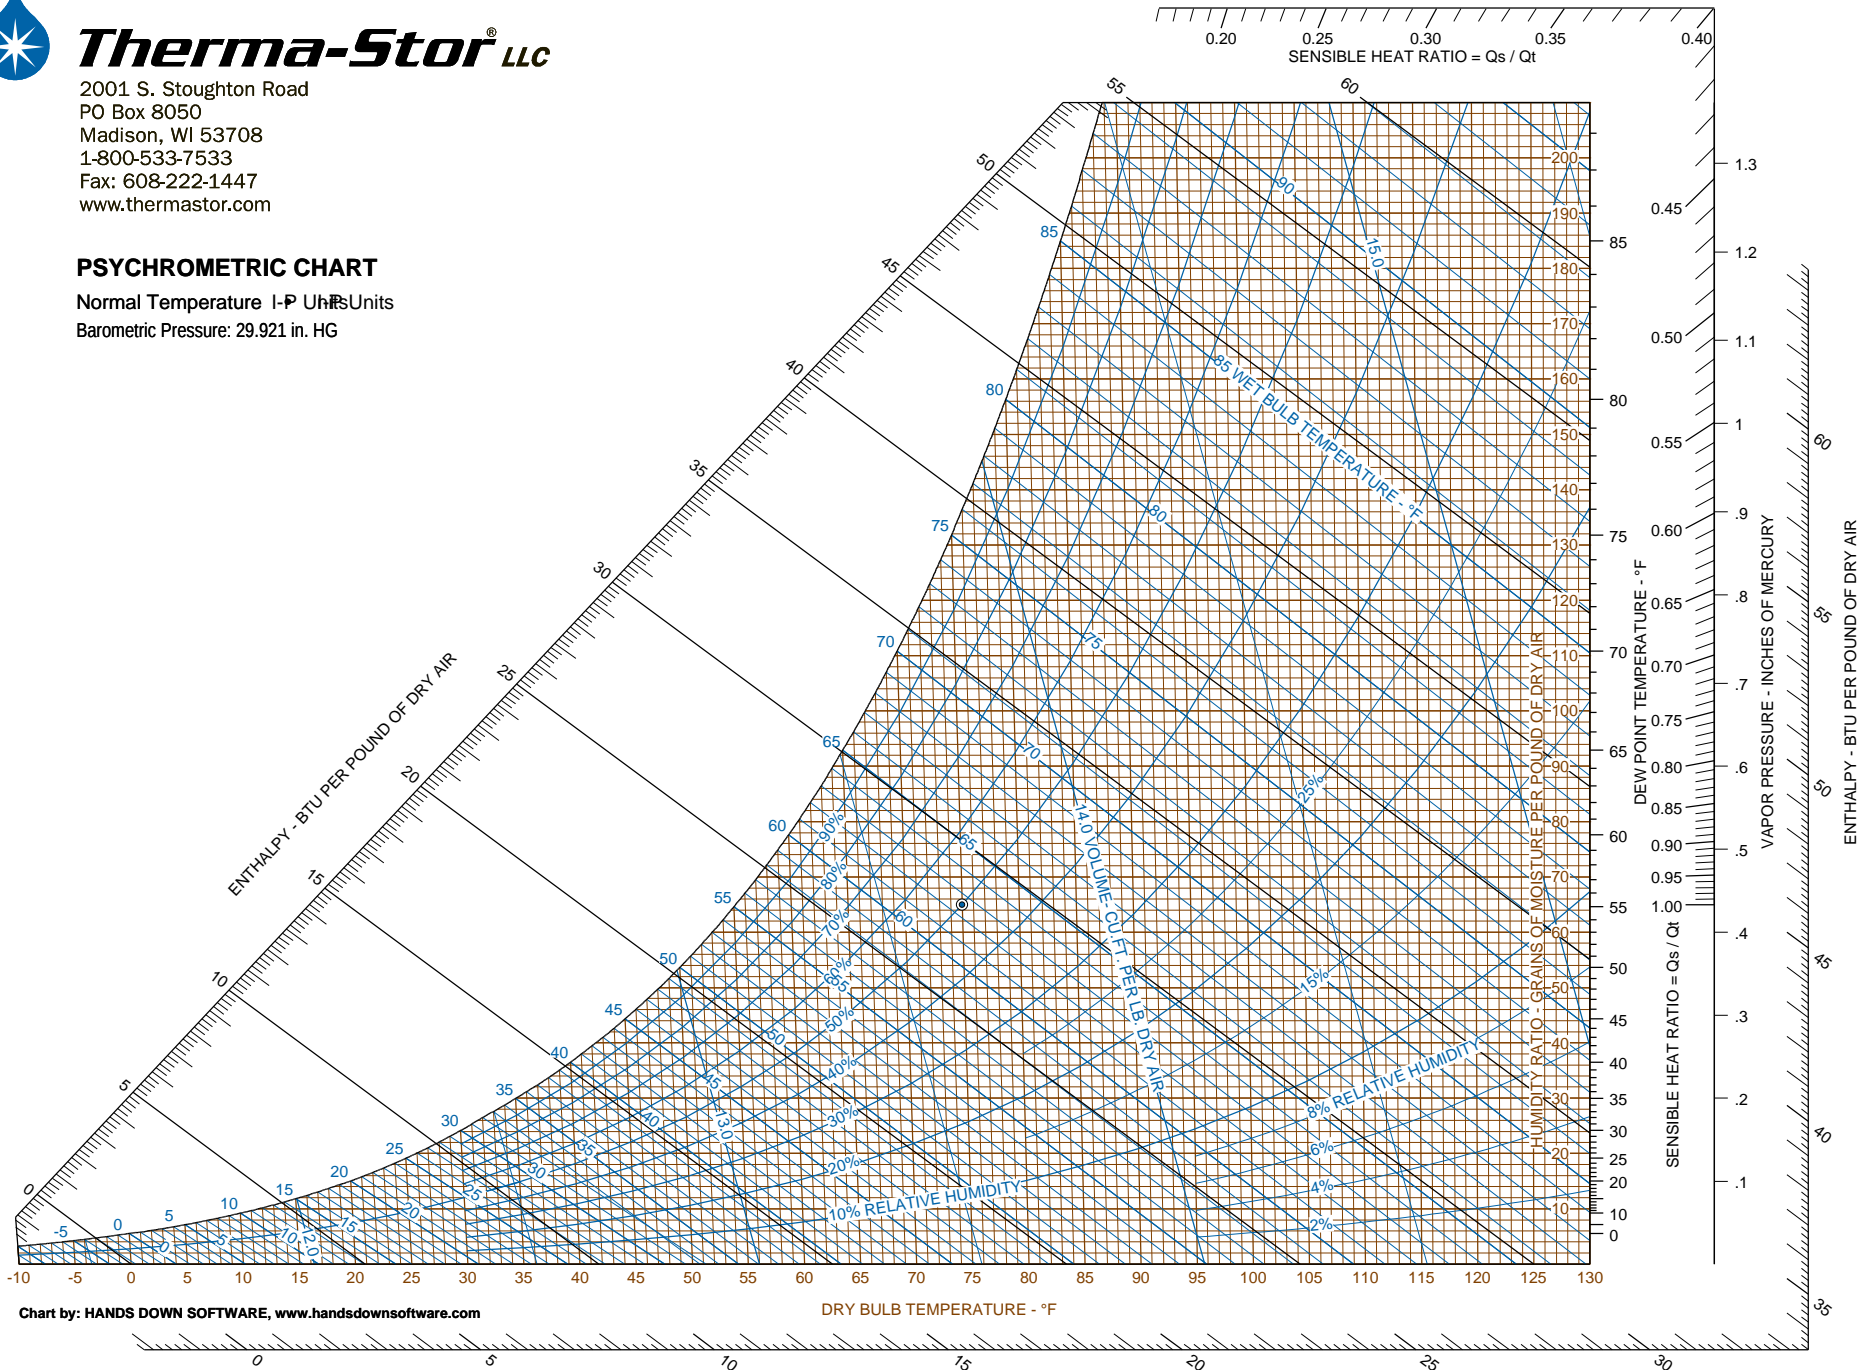

## PSYCHROMETRIC CHART

Normal Temperature I-P Units  
Barometric Pressure: 29.921 in. HG

Chart by: HANDS DOWN SOFTWARE, [www.handsdownsoftware.com](http://www.handsdownsoftware.com)

DRY BULB TEMPERATURE - °F