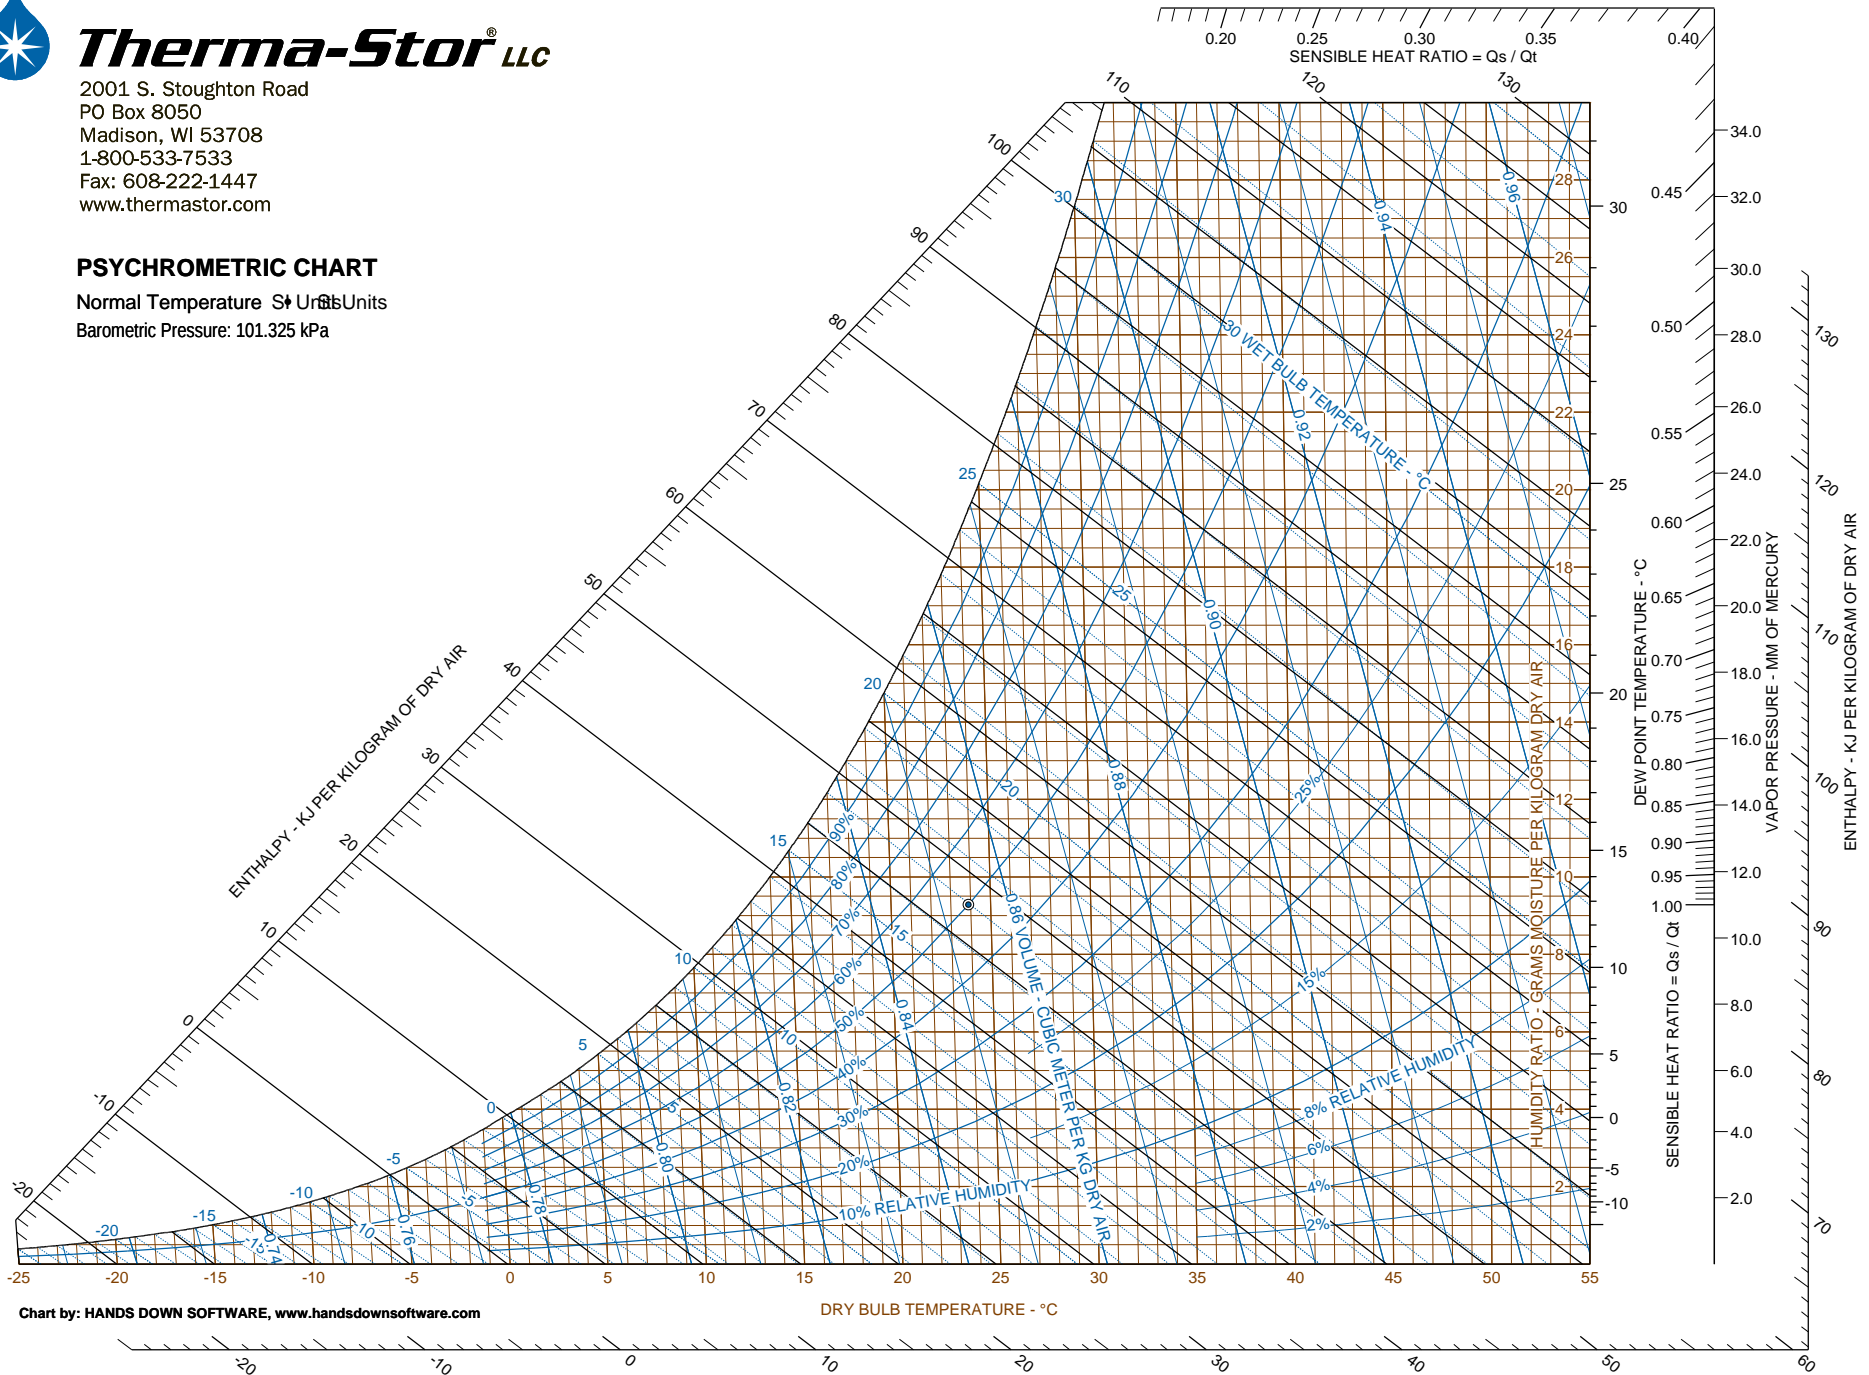

## PSYCHROMETRIC CHART

Normal Temperature Scale Units  
Barometric Pressure: 101.325 kPa

Chart by: HANDS DOWN SOFTWARE, [www.handsdownsoftware.com](http://www.handsdownsoftware.com)

DRY BULB TEMPERATURE - °C