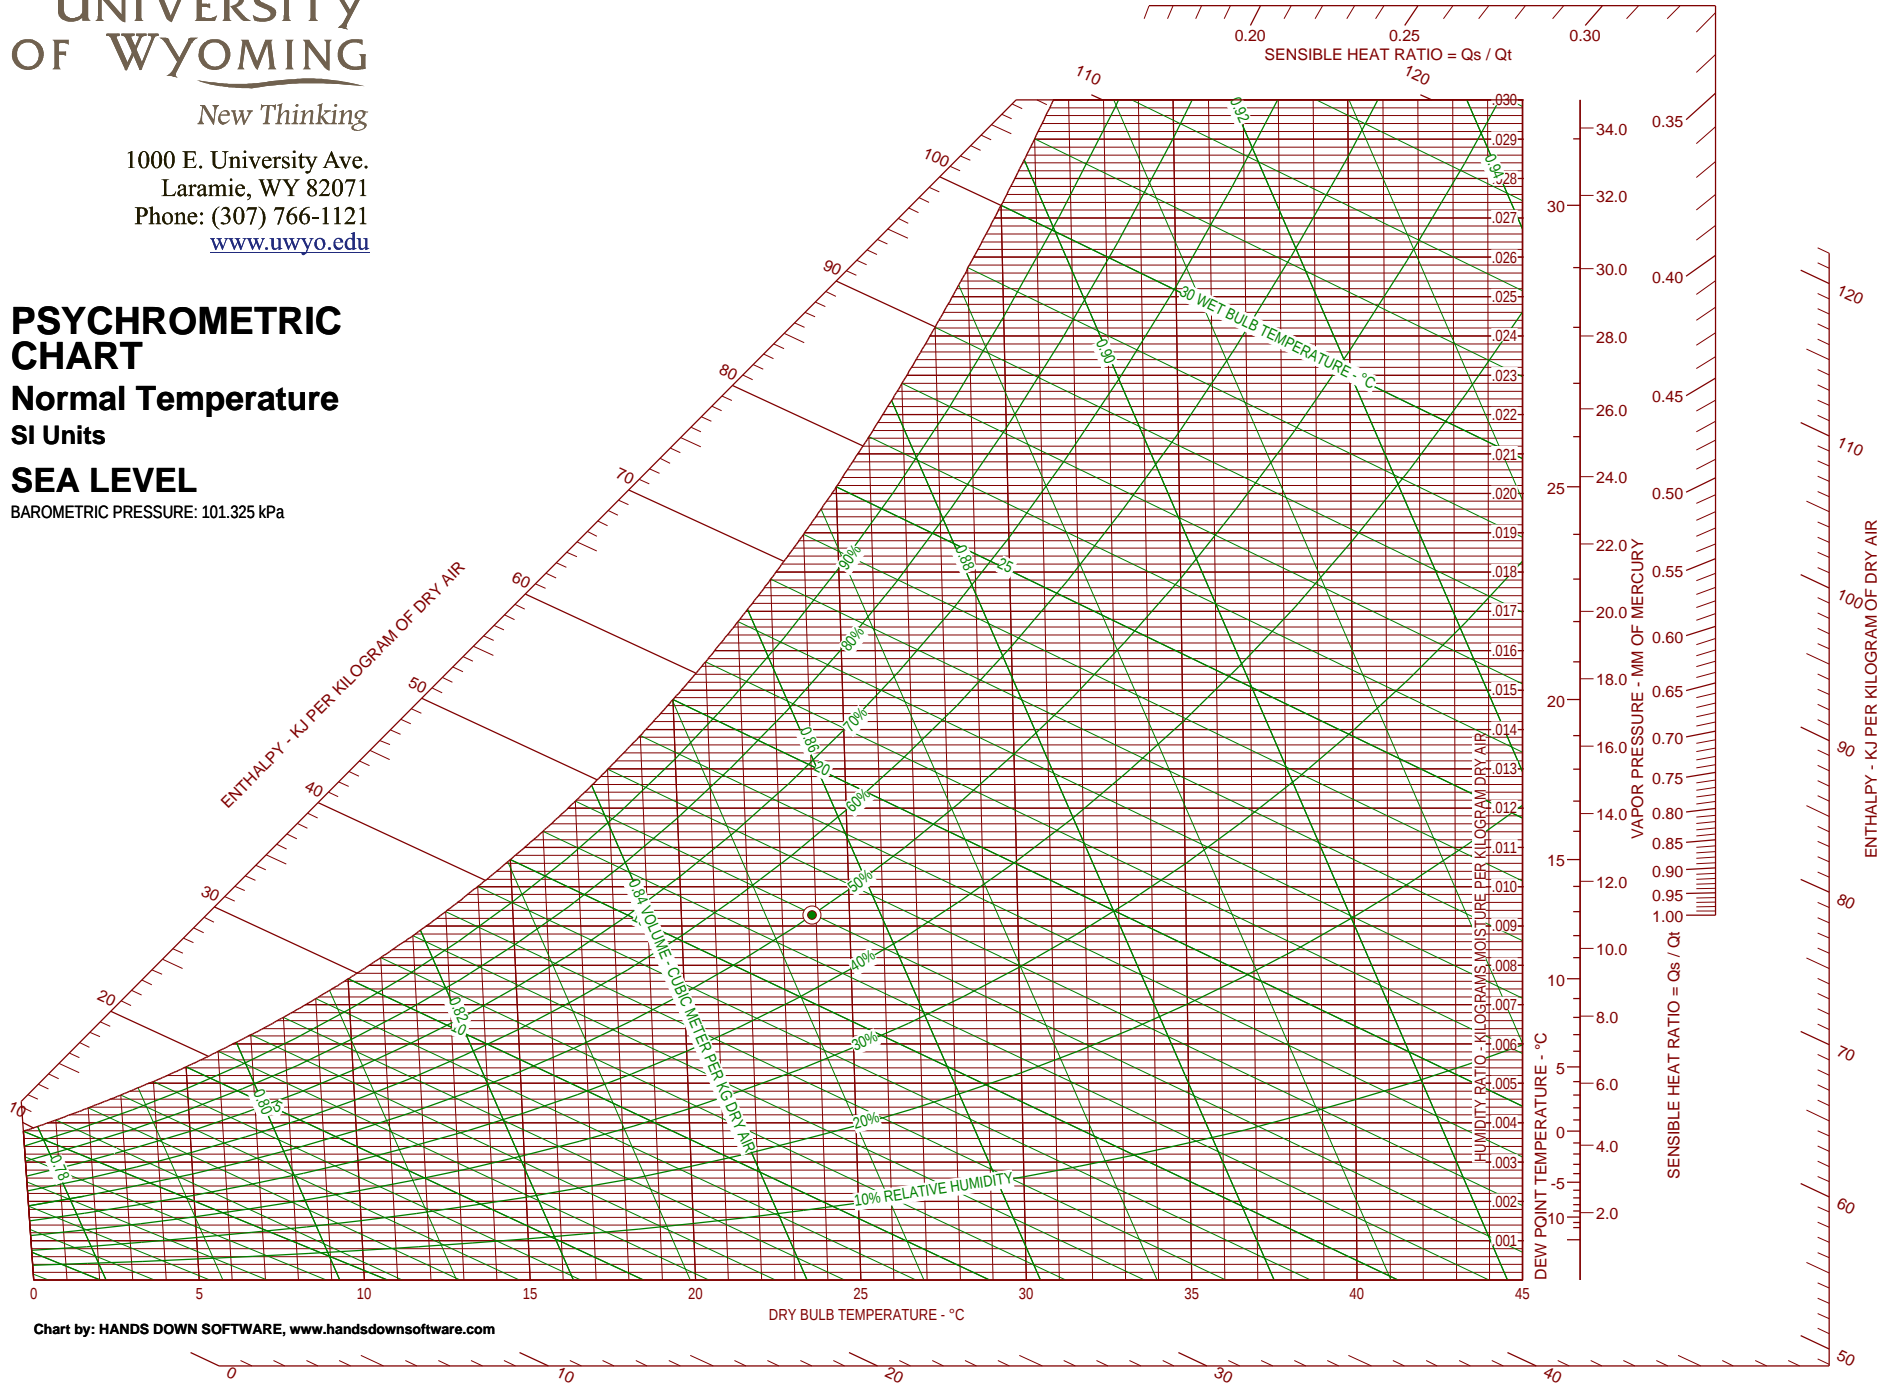

New Thinking

1000 E. University Ave.
Laramie, WY 82071
Phone: (307) 766-1121
www.uwyo.edu

PSYCHROMETRIC CHART

Normal Temperature
SI Units

SEA LEVEL

BAROMETRIC PRESSURE: 101.325 kPa

Chart by: HANDS DOWN SOFTWARE, www.handsdownsoftware.com