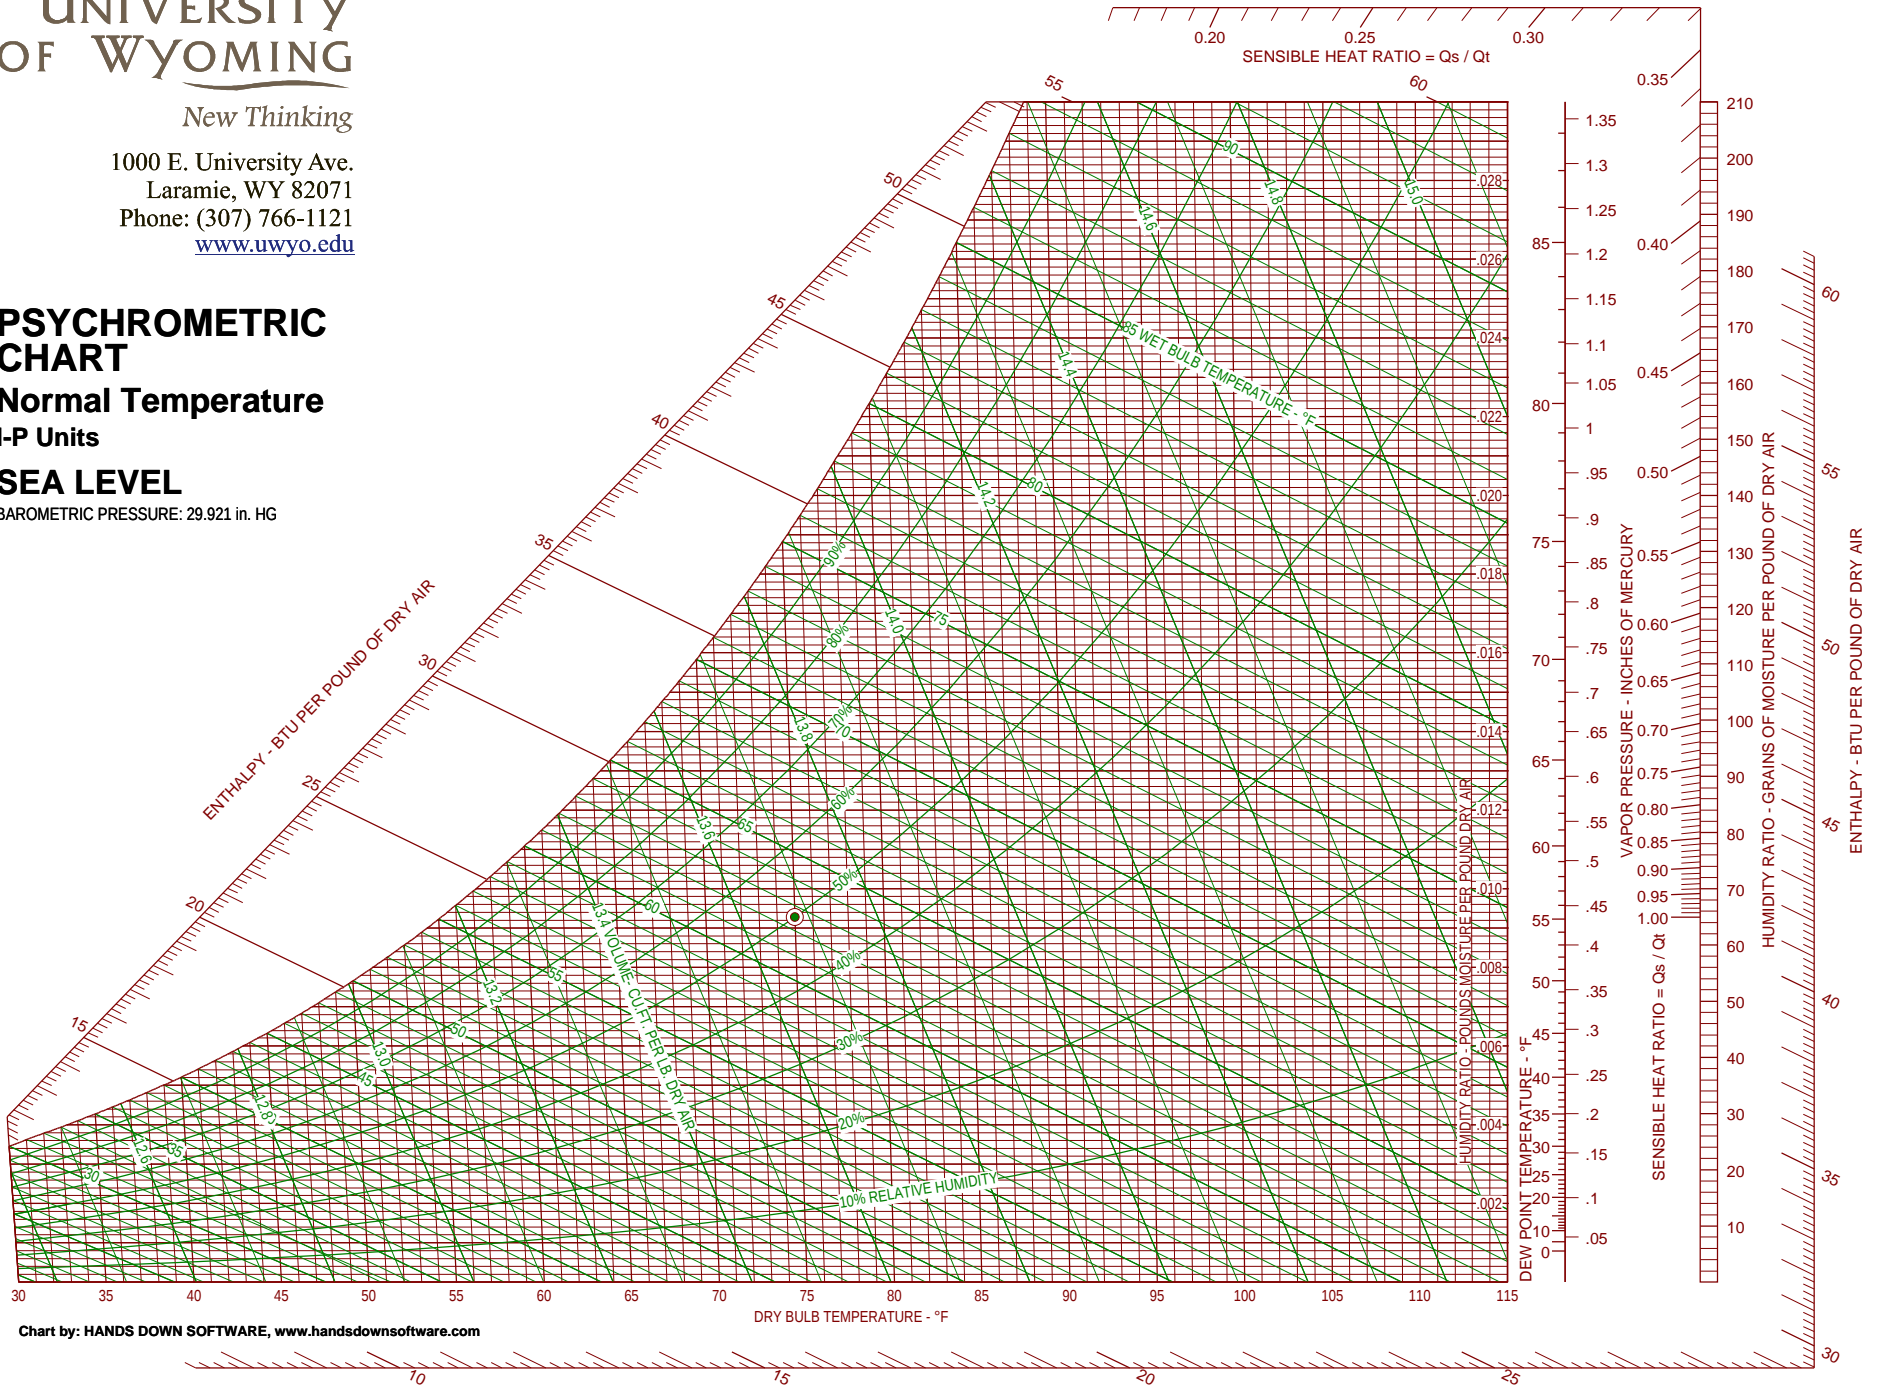

UNIVERSITY OF WYOMING

New Thinking

1000 E. University Ave.
Laramie, WY 82071
Phone: (307) 766-1121
www.uwyo.edu

PSYCHROMETRIC CHART

Normal Temperature
I-P Units

SEA LEVEL

BAROMETRIC PRESSURE: 29.921 in. HG

UNIVERSITY OF WYOMING

New Thinking

1000 E. University Ave.
Laramie, WY 82071
Phone: (307) 766-1121
www.uwyo.edu

PSYCHROMETRIC CHART

Normal Temperature
SI Units

SEA LEVEL

BAROMETRIC PRESSURE: 101.325 kPa

Chart by: HANDS DOWN SOFTWARE, www.handsdownsoftware.com