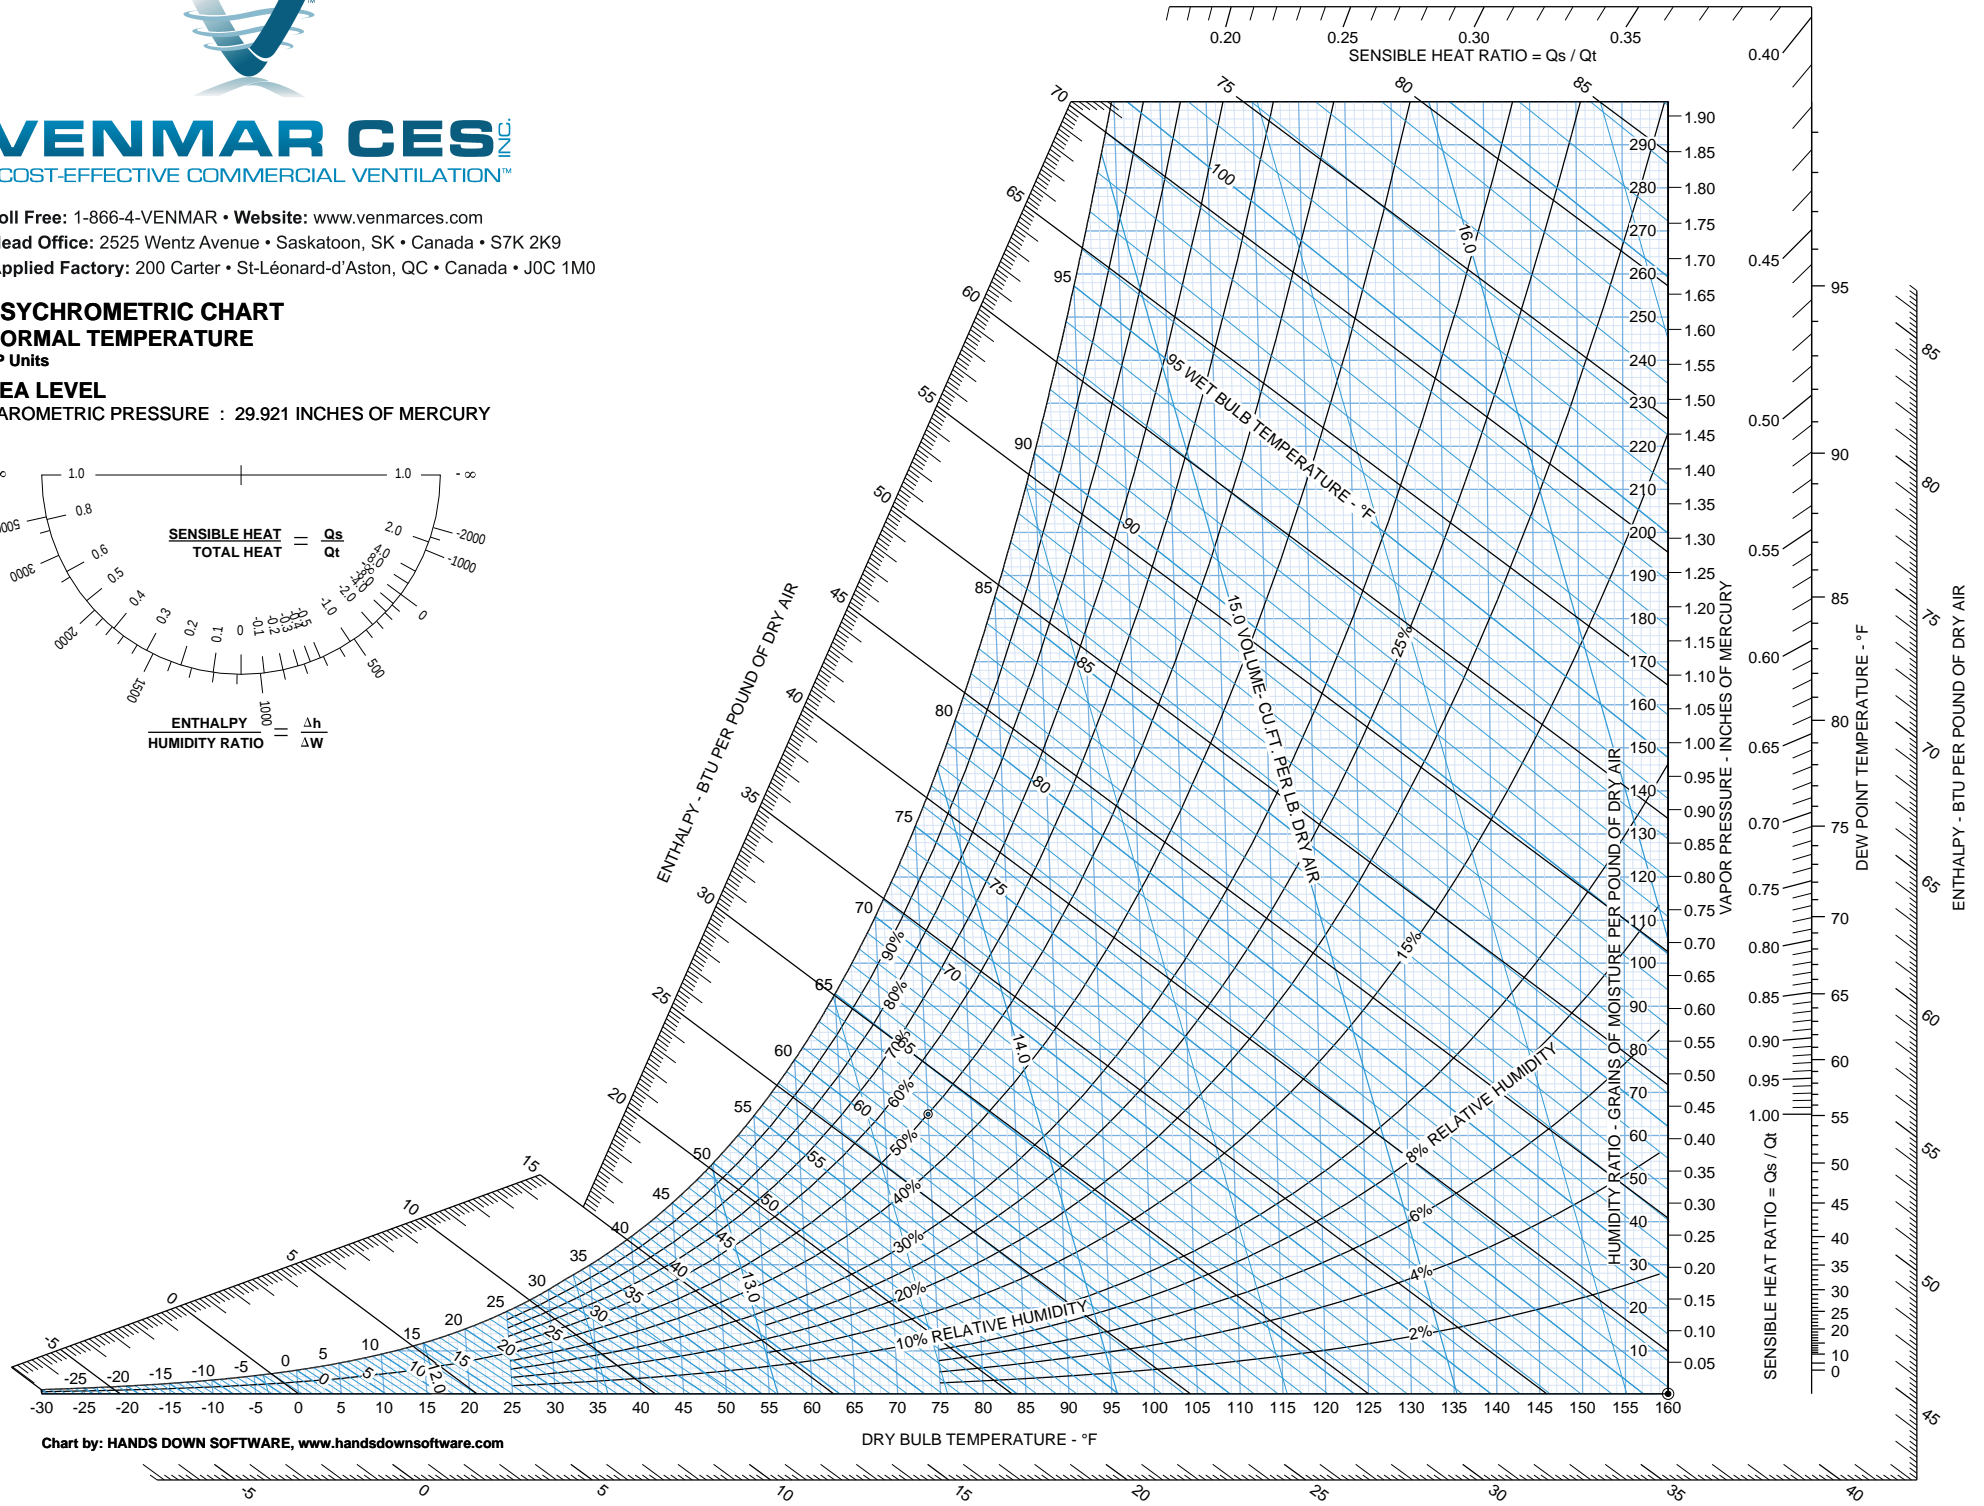

PSYCHROMETRIC CHART NORMAL TEMPERATURE I-P Units

SEA LEVEL
 BAROMETRIC PRESSURE : 29.921 INCHES OF MERCURY

Chart by: HANDS DOWN SOFTWARE, www.handsdownsoftware.com

VENMAR CES INC.

COST-EFFECTIVE COMMERCIAL VENTILATION™

SEA LEVEL
BAROMETRIC PRESSURE: 101.325 kPa

Chart by: HANDS DOWN SOFTWARE, www.handsdownsoftware.com