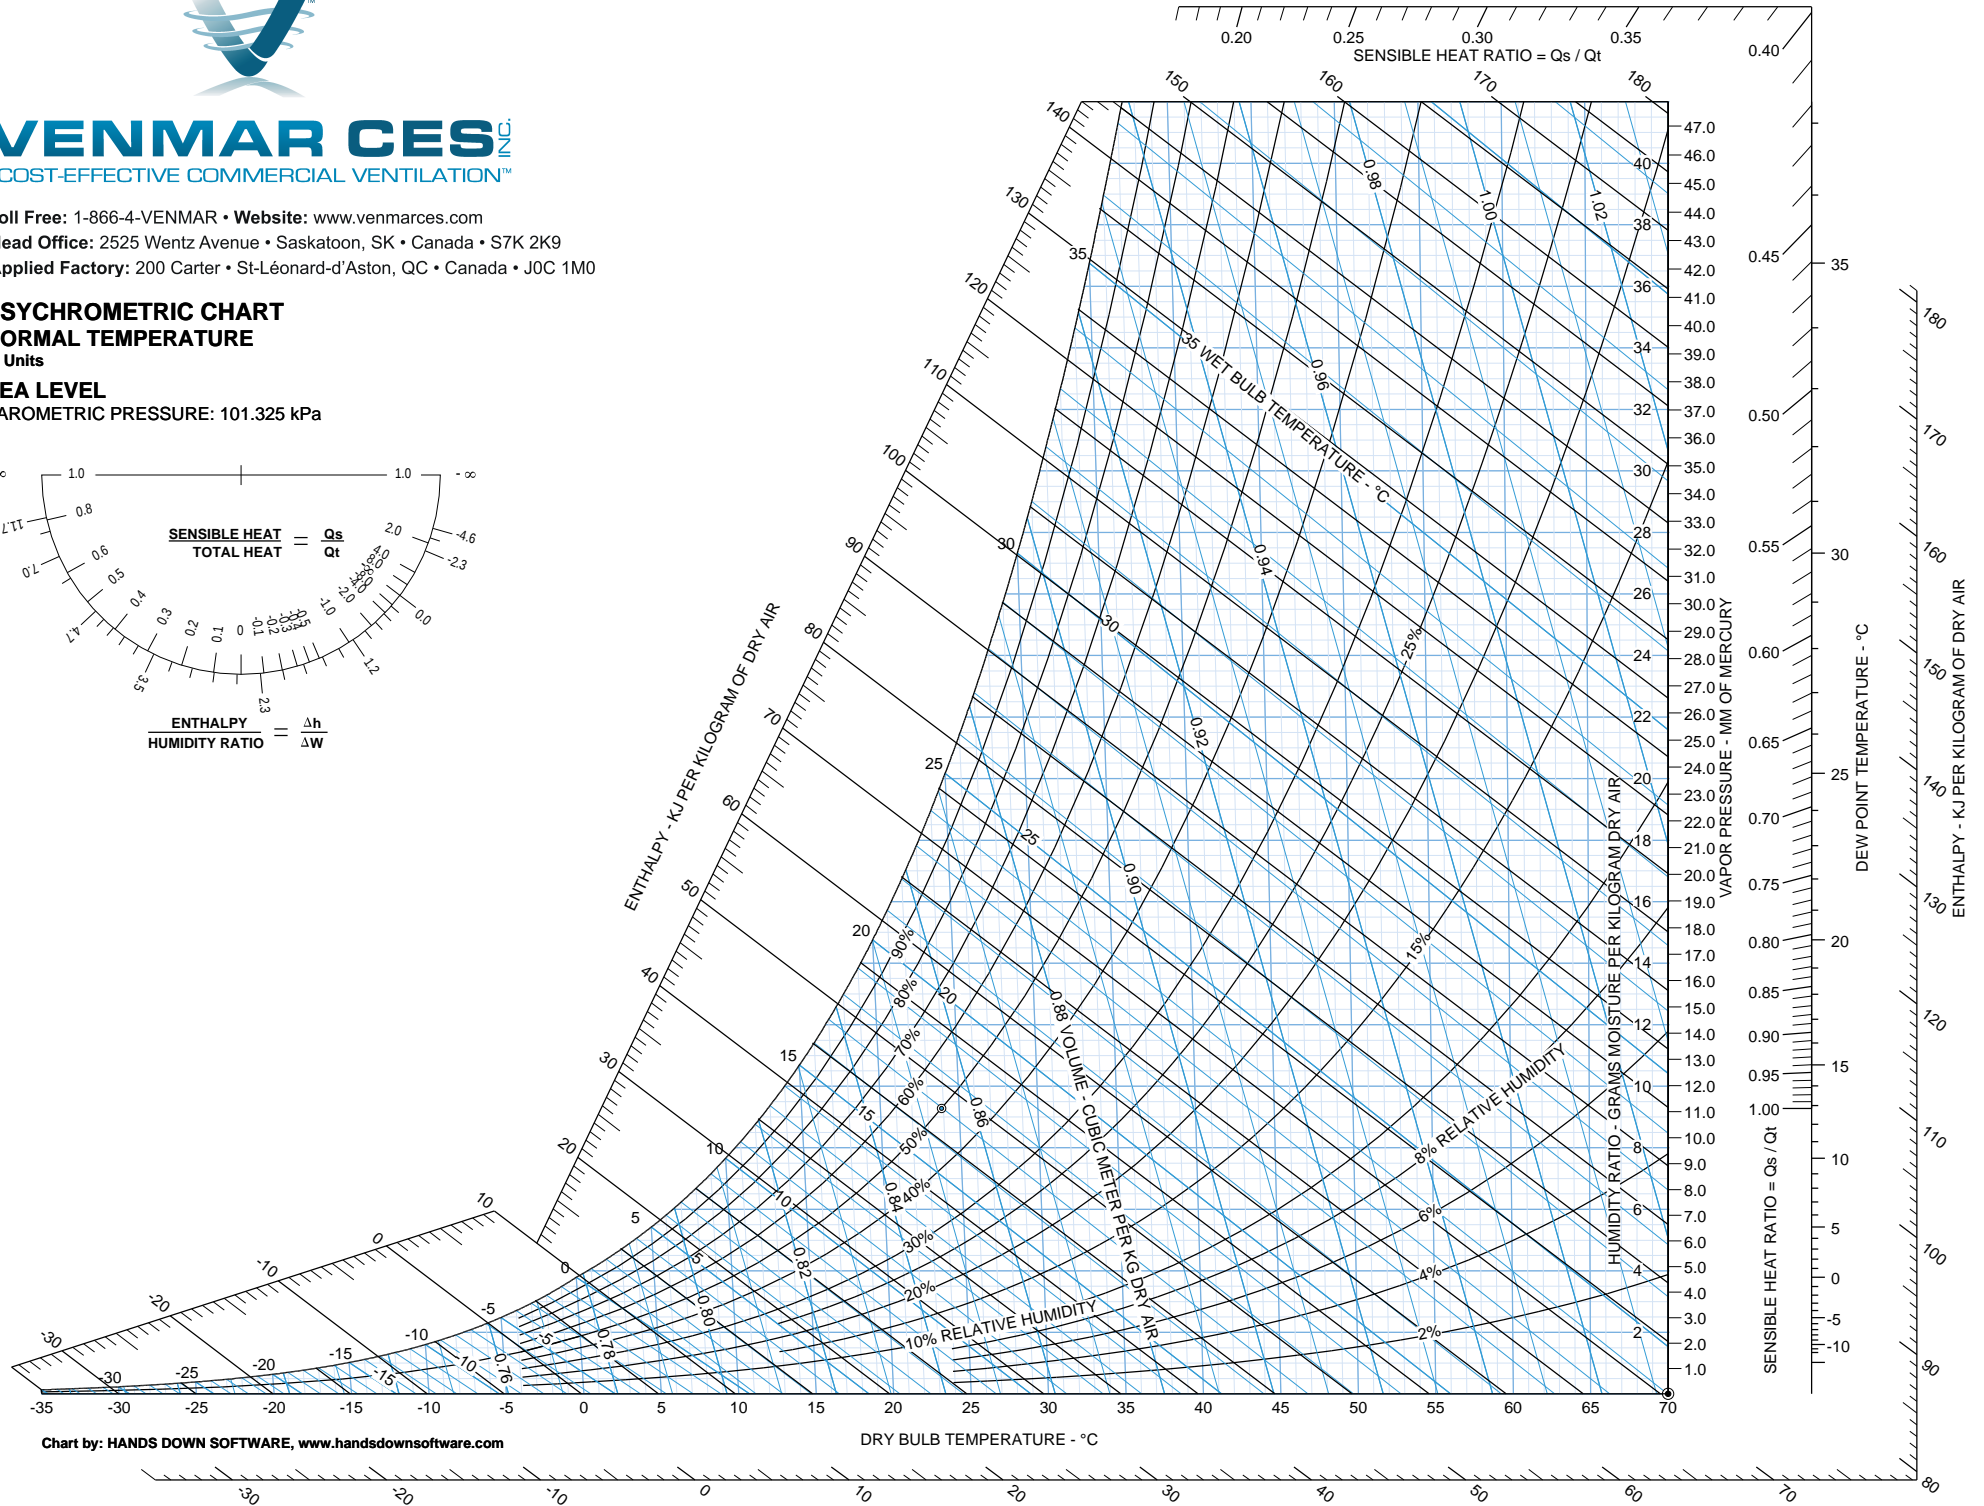

PSYCHROMETRIC CHART NORMAL TEMPERATURE I-P Units

SEA LEVEL
 BAROMETRIC PRESSURE : 29.921 INCHES OF MERCURY

Chart by: HANDS DOWN SOFTWARE, www.handsdownsoftware.com

VENMAR CES INC.

COST-EFFECTIVE COMMERCIAL VENTILATION™

SEA LEVEL
BAROMETRIC PRESSURE: 101.325 kPa

Chart by: HANDS DOWN SOFTWARE, www.handsdownsoftware.com