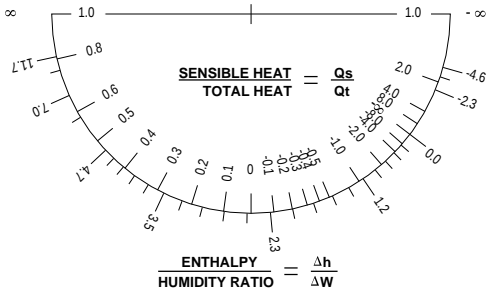

PSYCHROMETRIC CHART NORMAL TEMPERATURE I-P Units

SEA LEVEL
 BAROMETRIC PRESSURE : 29.921 INCHES OF MERCURY

Chart by: HANDS DOWN SOFTWARE, www.handsdownsoftware.com

VENMAR CES INC.

COST-EFFECTIVE COMMERCIAL VENTILATION™

SEA LEVEL
BAROMETRIC PRESSURE: 101.325 kPa

Chart by: HANDS DOWN SOFTWARE, www.handsdownsoftware.com