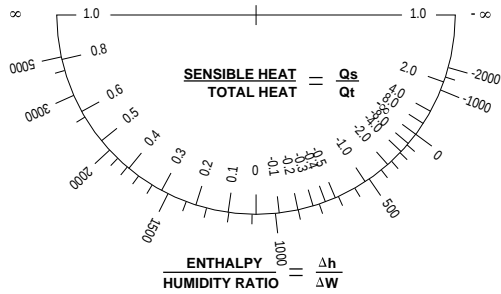

PSYCHROMETRIC CHART NORMAL TEMPERATURE I-P Units

SEA LEVEL
 BAROMETRIC PRESSURE : 29.921 INCHES OF MERCURY

Chart by: HANDS DOWN SOFTWARE, www.handsdownsoftware.com

VENMAR CES INC.

COST-EFFECTIVE COMMERCIAL VENTILATION™