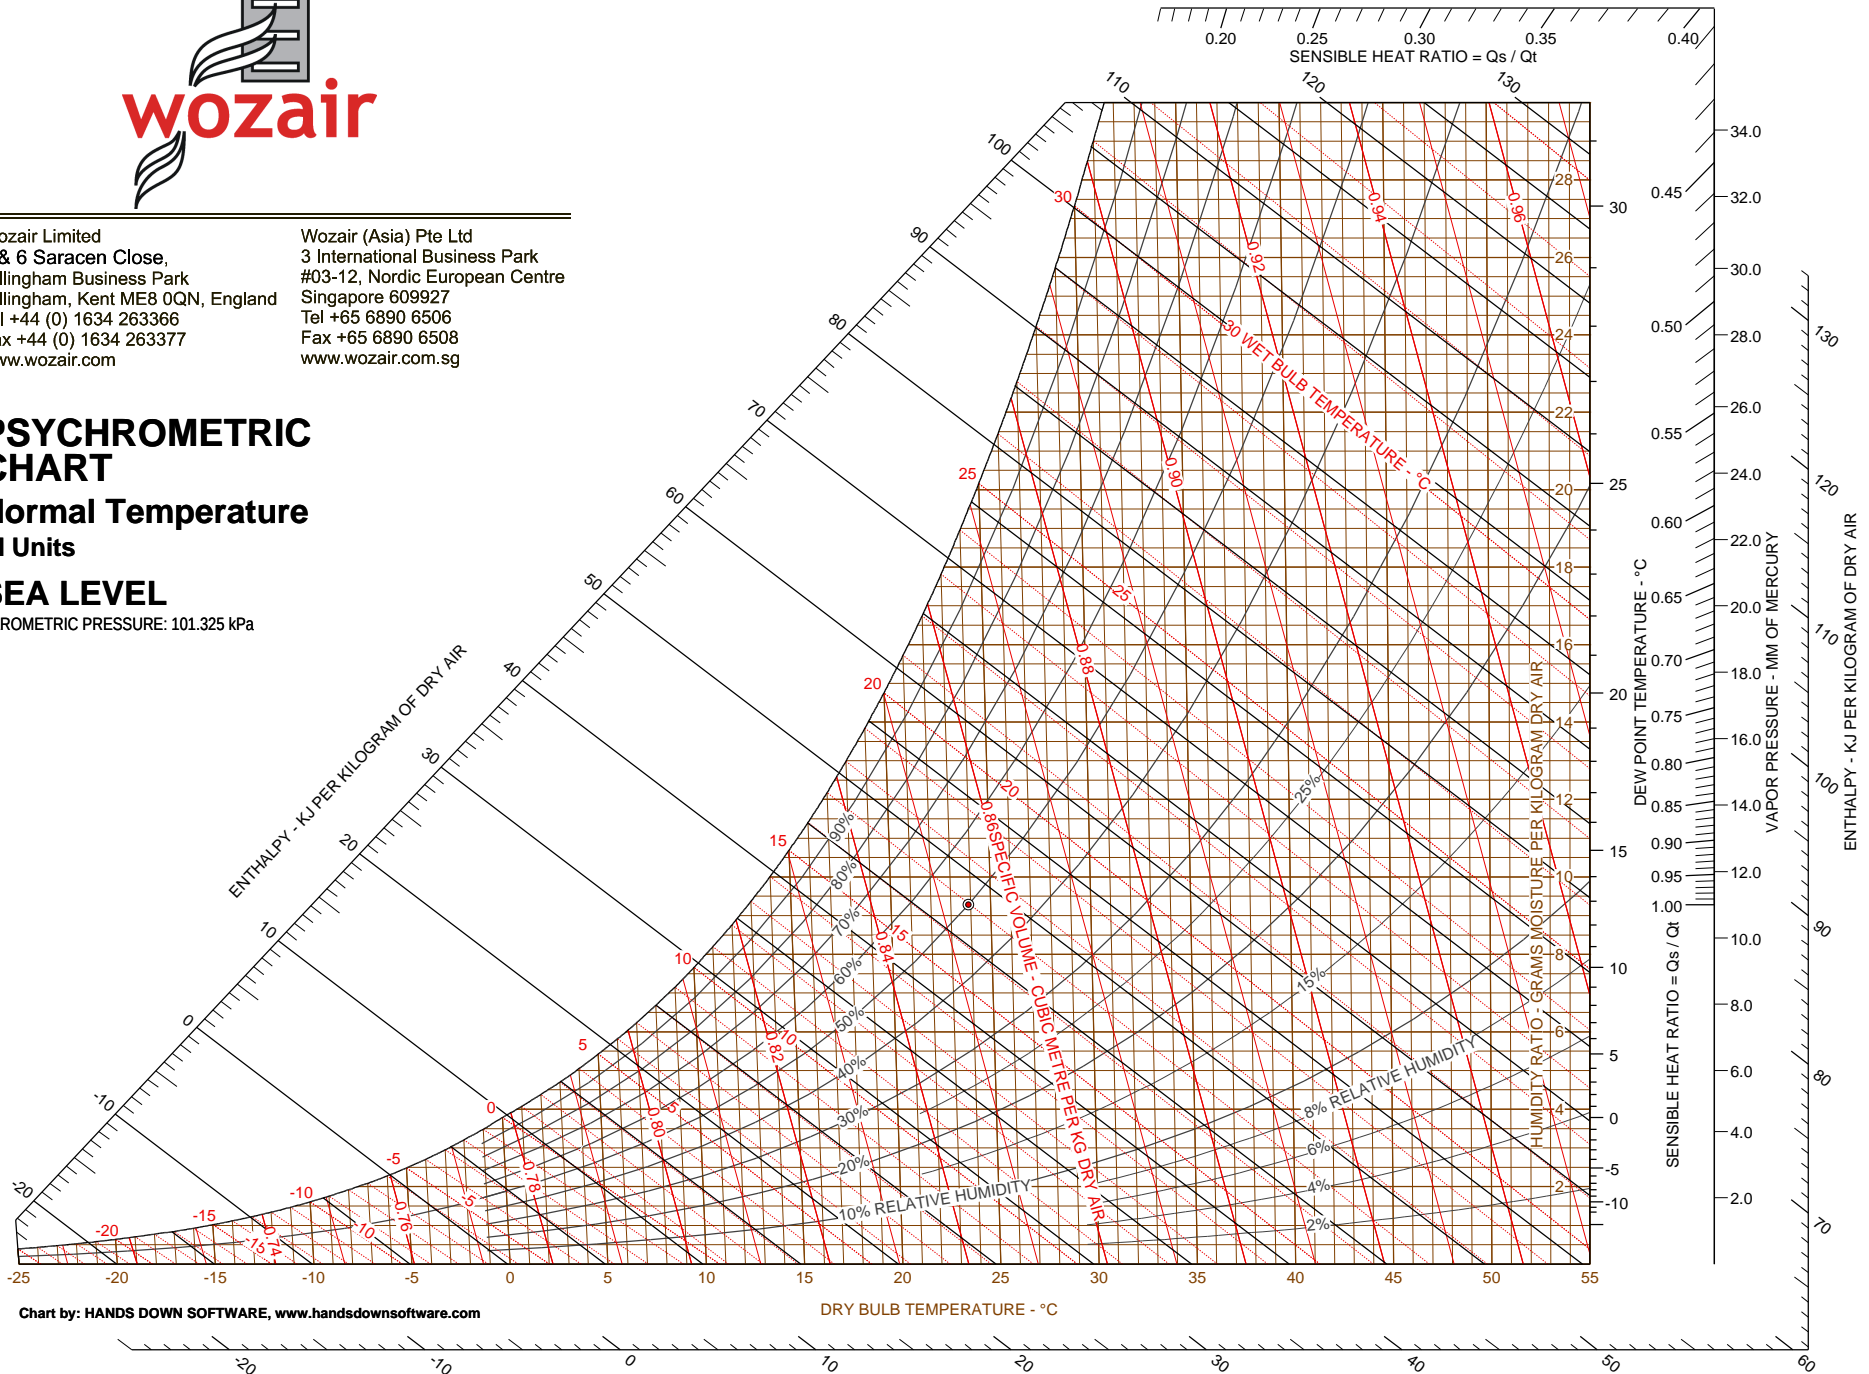

# PSYCHROMETRIC CHART

## Normal Temperature

### SI Units

**SEA LEVEL**  
 BAROMETRIC PRESSURE: 101.325 kPa

Chart by: HANDS DOWN SOFTWARE, [www.handsdownsoftware.com](http://www.handsdownsoftware.com)