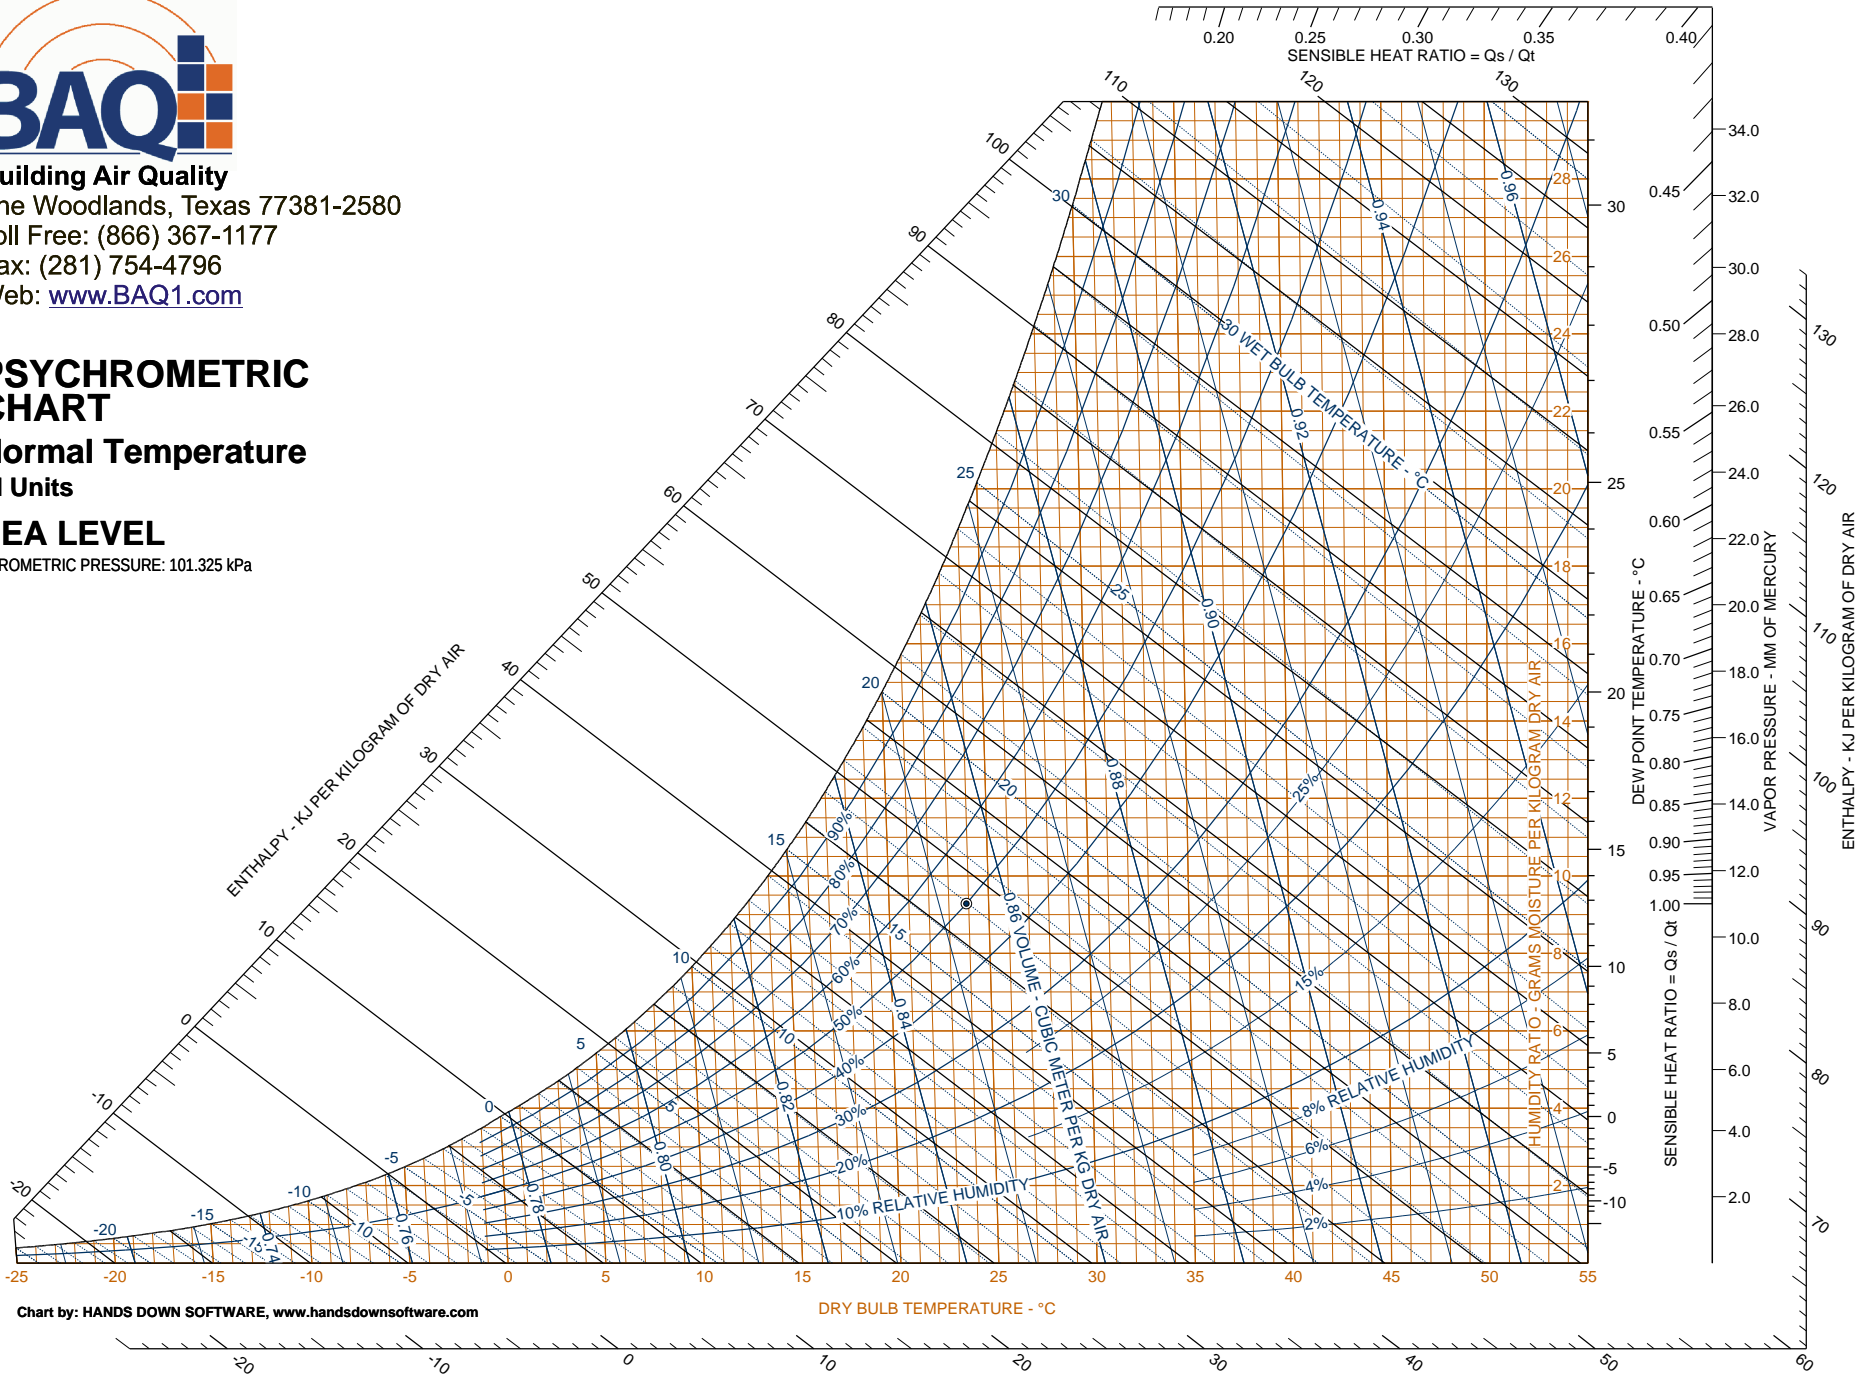

Web: www.BAQ1.com

PSYCHROMETRIC CHART

Normal Temperature
SI Units

SEA LEVEL

BAROMETRIC PRESSURE: 101.325 kPa

Chart by: HANDS DOWN SOFTWARE, www.handsdownsoftware.com

DRY BULB TEMPERATURE - °C