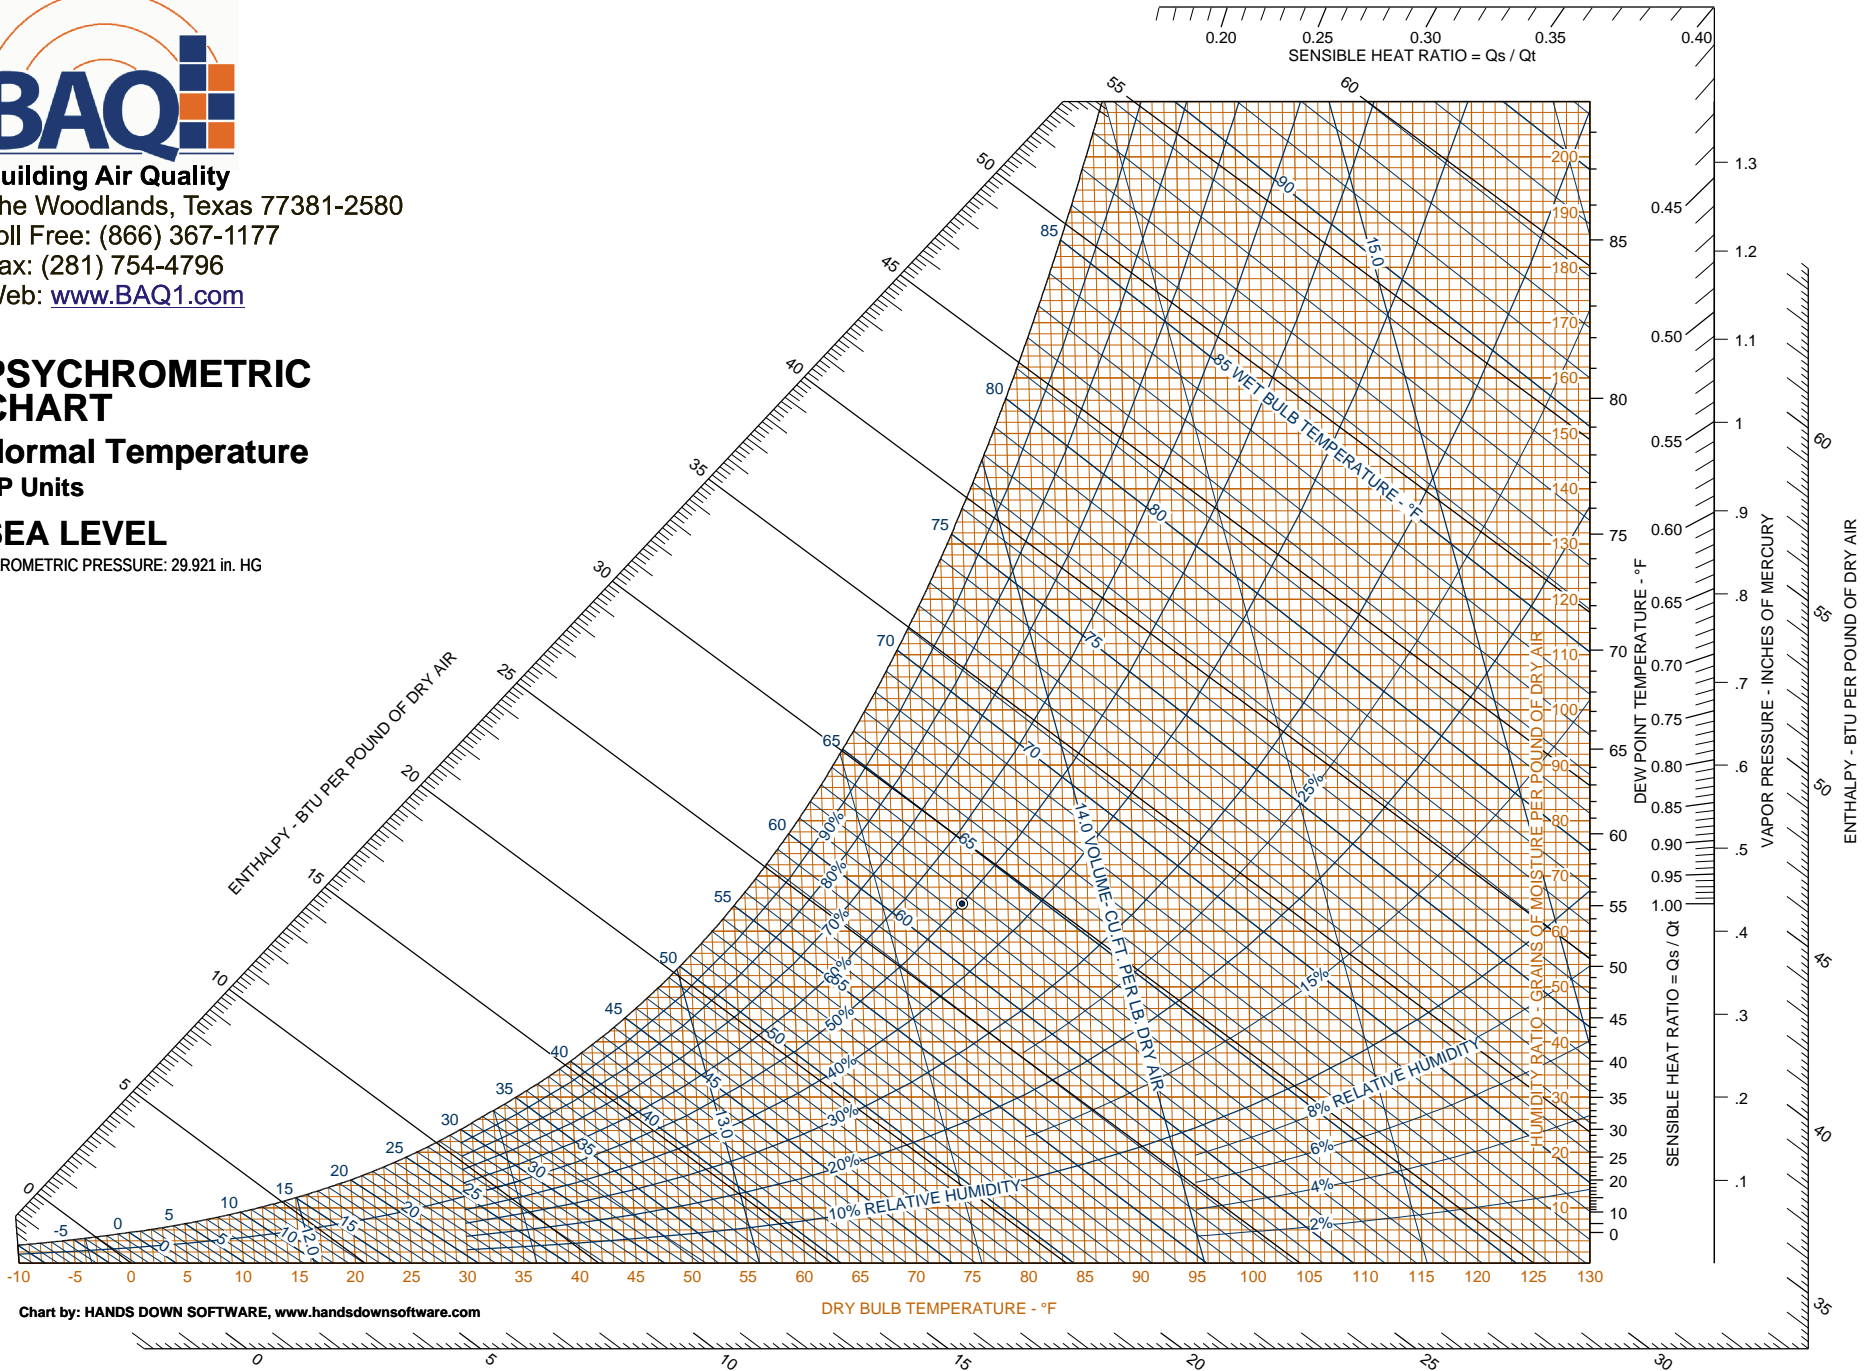

BAROMETRIC PRESSURE: 29.921 in. HG

Chart by: HANDS DOWN SOFTWARE, www.handsdownsoftware.com

DRY BULB TEMPERATURE - °F

Building Air Quality

The Woodlands, Texas 77381-2580

Toll Free: (866) 367-1177

Fax: (281) 754-4796

Web: www.BAQ1.com

PSYCHROMETRIC CHART

Normal Temperature
SI Units

SEA LEVEL

BAROMETRIC PRESSURE: 101.325 kPa

Chart by: HANDS DOWN SOFTWARE, www.handsdownsoftware.com

DRY BULB TEMPERATURE - °C