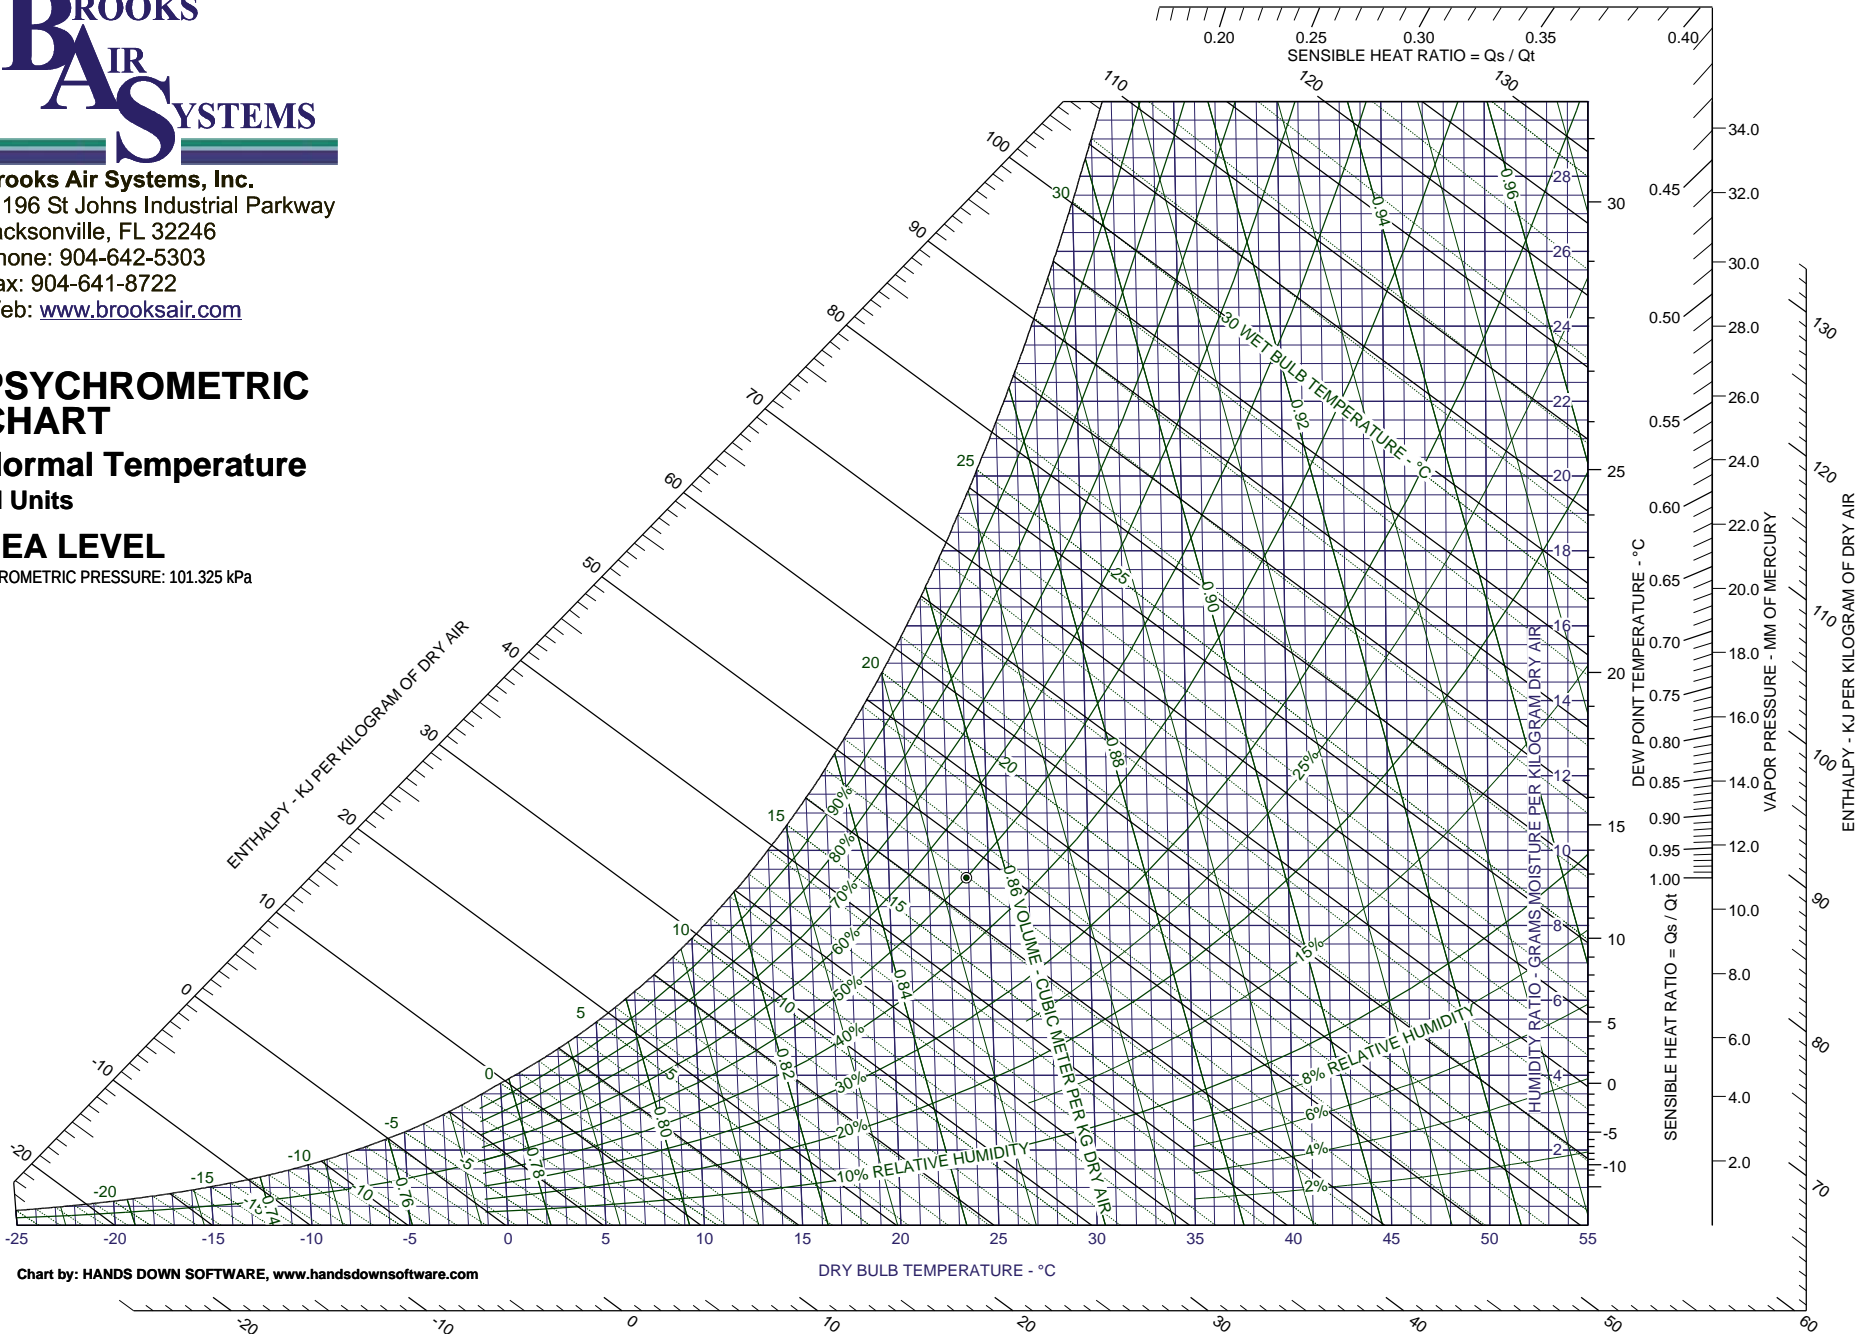

Normal Temperature
SI Units

SEA LEVEL

BAROMETRIC PRESSURE: 101.325 kPa

Chart by: HANDS DOWN SOFTWARE, www.handsdownsoftware.com