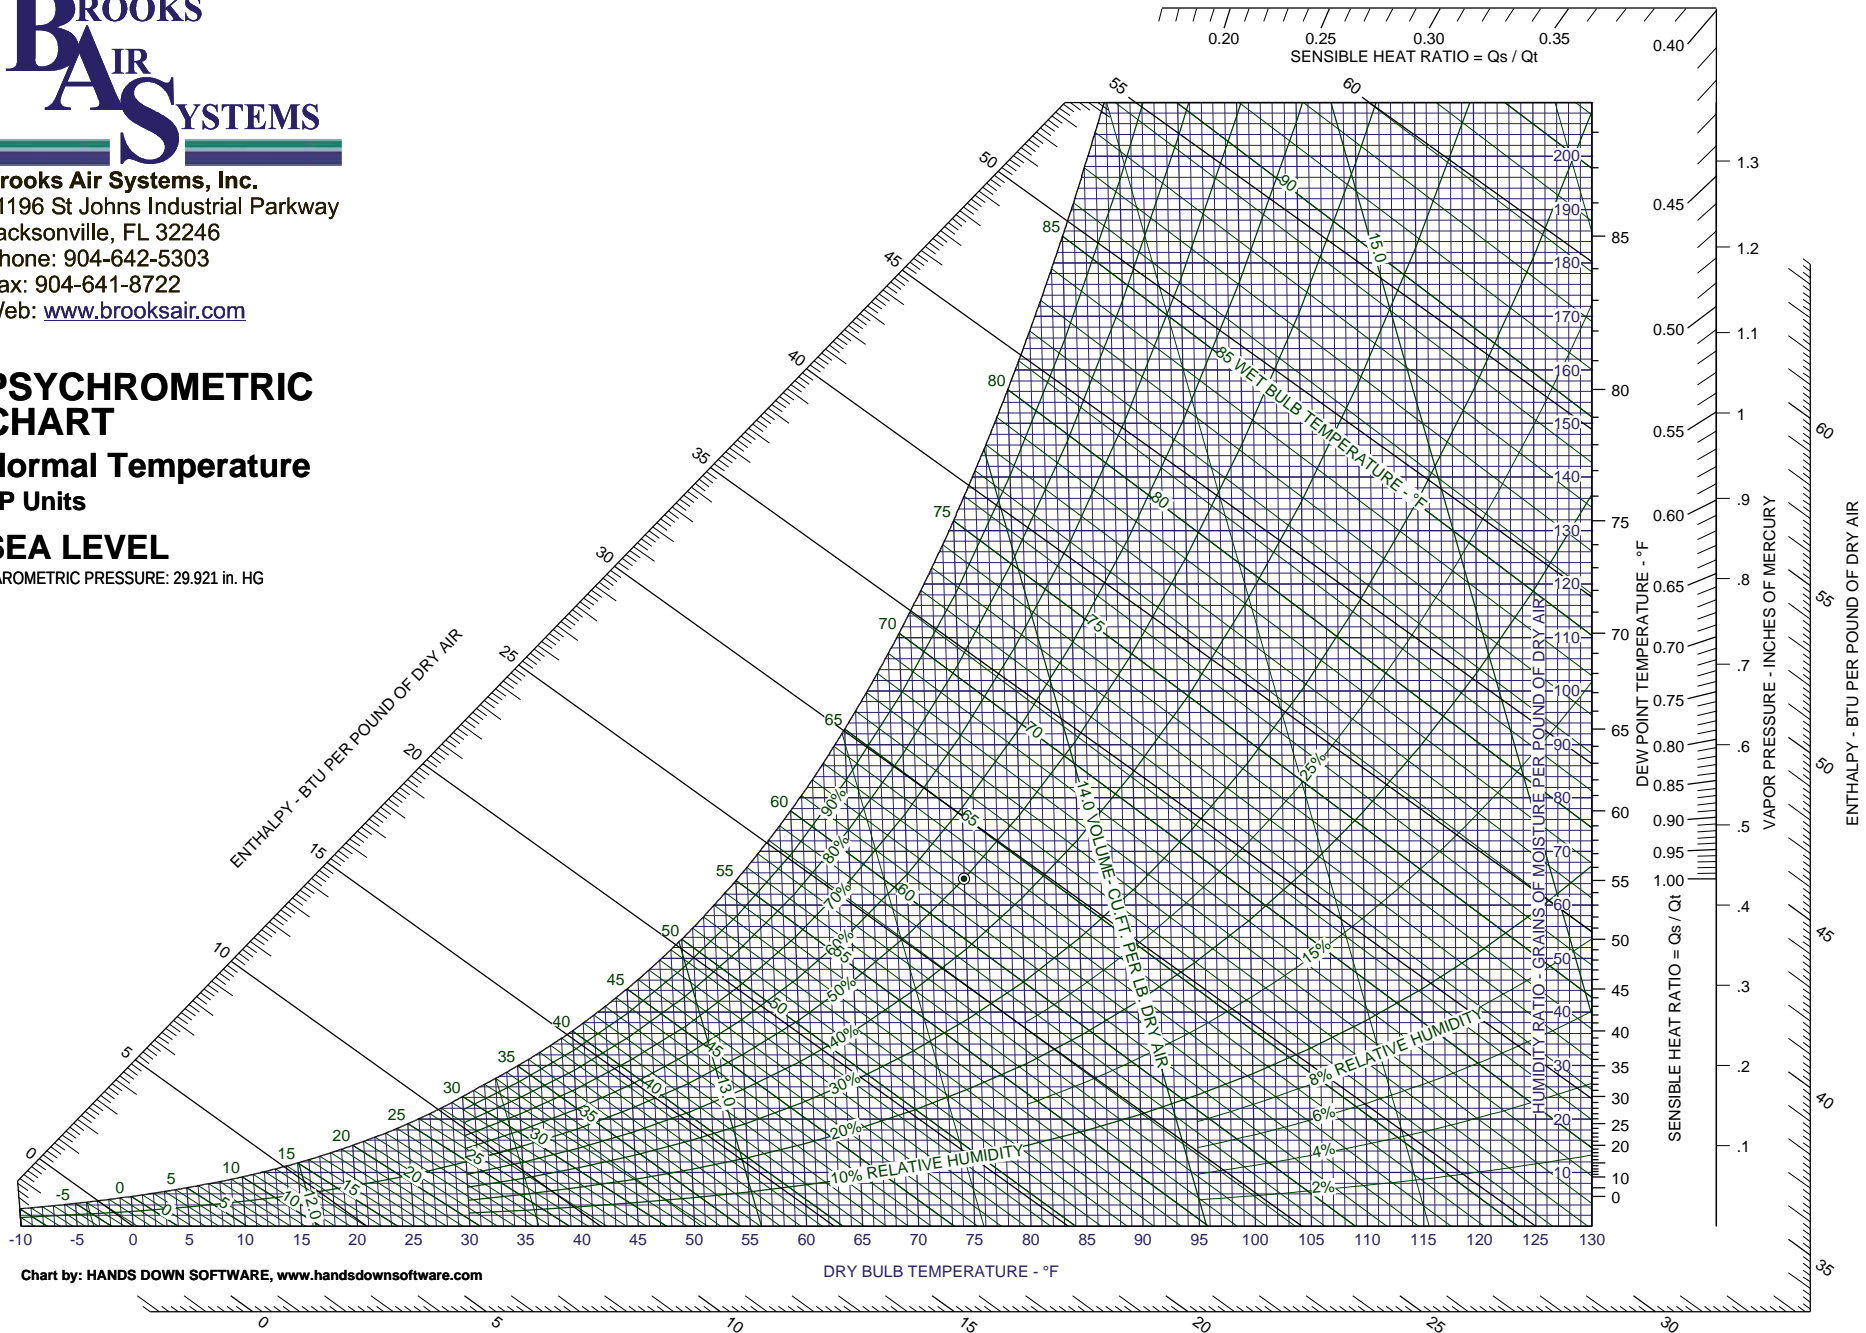

Brooks Air Systems, Inc.
11196 St Johns Industrial Parkway
Jacksonville, FL 32246
Phone: 904-642-5303
Fax: 904-641-8722
Web: www.brooksair.com

PSYCHROMETRIC CHART

Normal Temperature
I-P Units

SEA LEVEL

BAROMETRIC PRESSURE: 29.921 in. HG

Normal Temperature
SI Units

SEA LEVEL

BAROMETRIC PRESSURE: 101.325 kPa

Chart by: HANDS DOWN SOFTWARE, www.handsdownsoftware.com