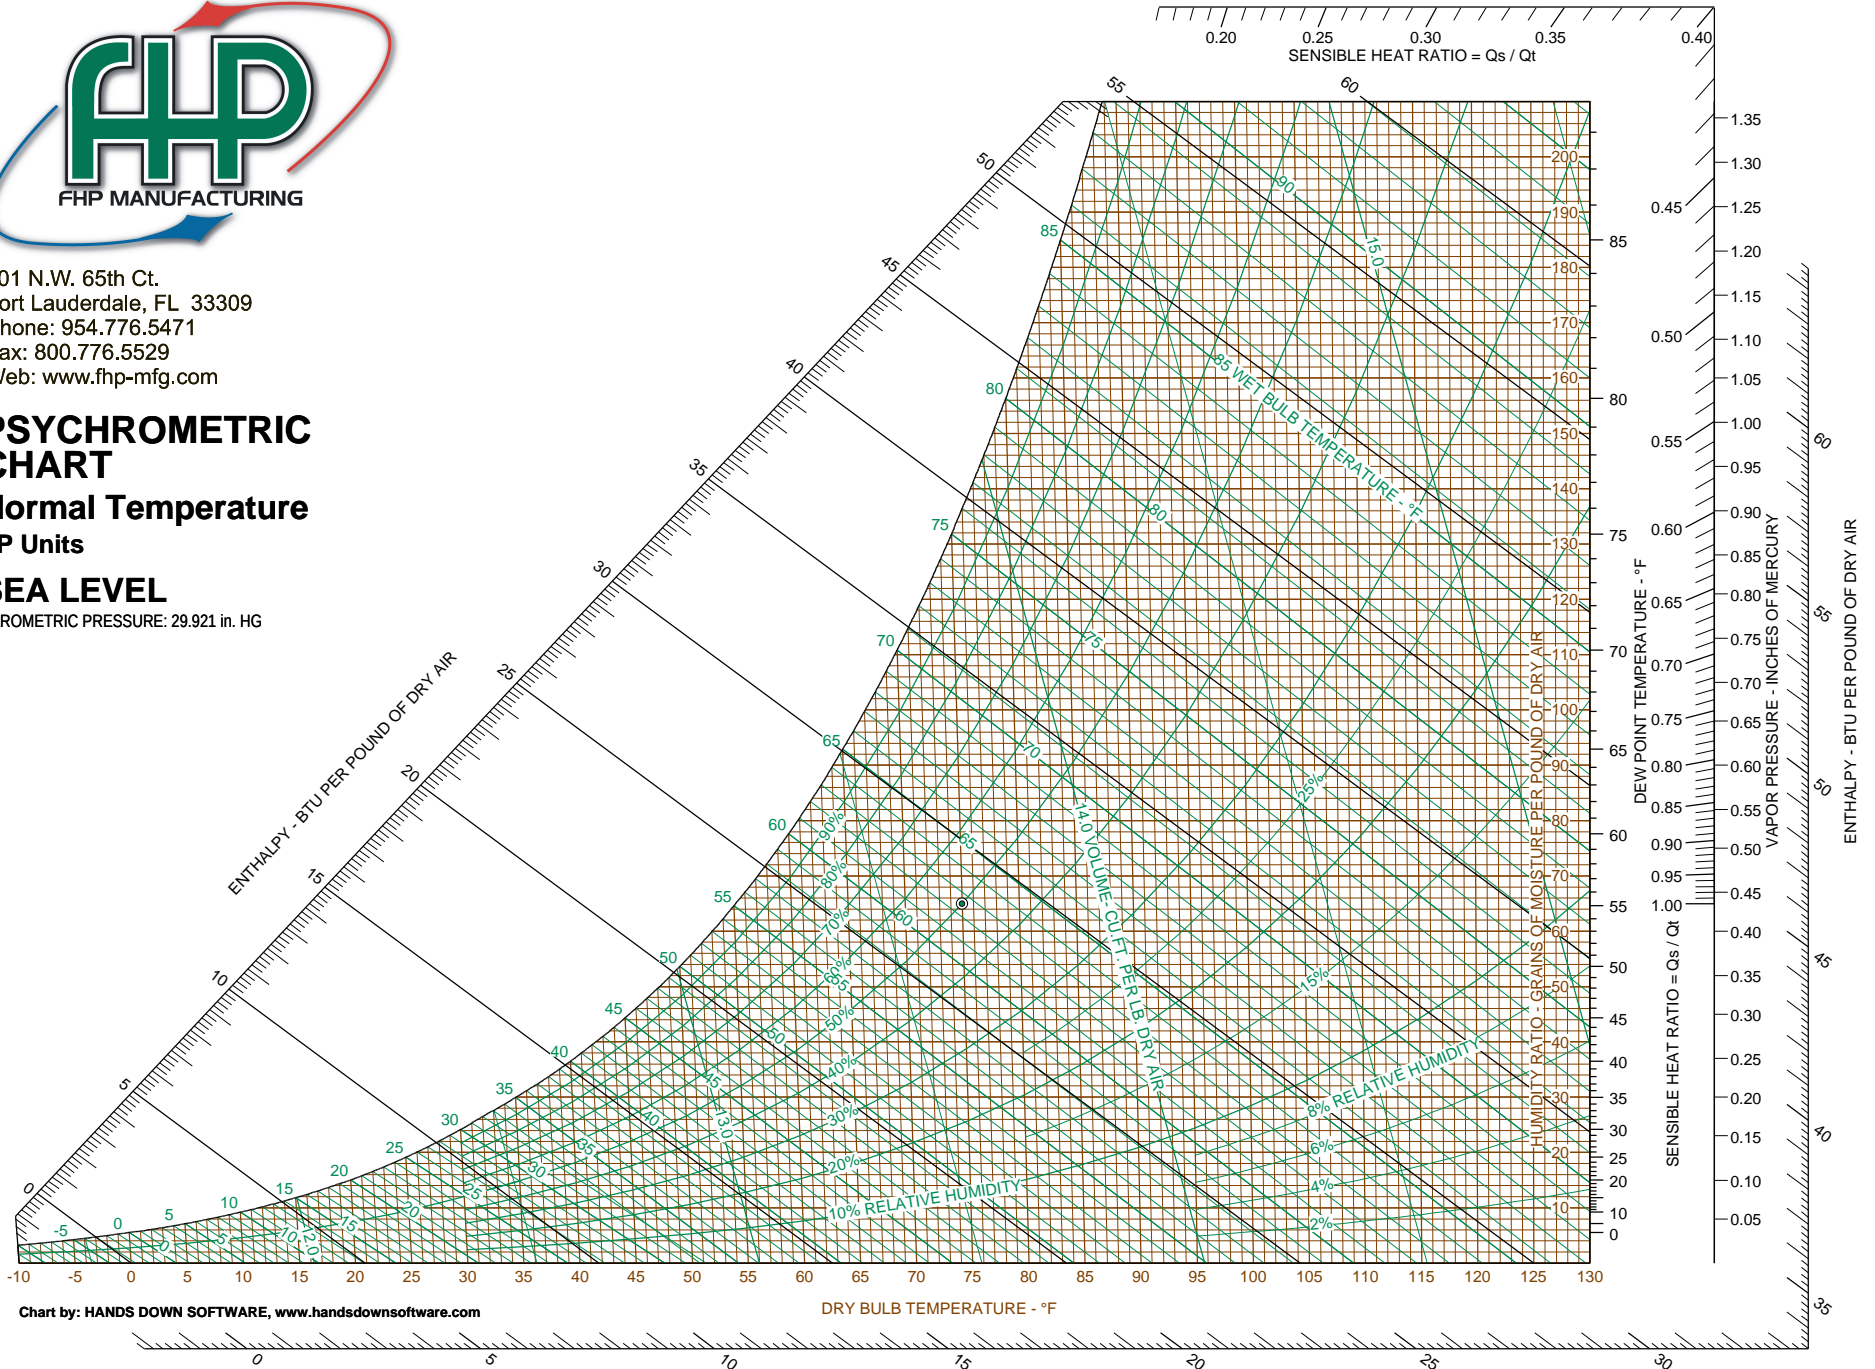

601 N.W. 65th Ct.
Fort Lauderdale, FL 33309
Phone: 954.776.5471
Fax: 800.776.5529
Web: www.fhp-mfg.com

PSYCHROMETRIC CHART

Normal Temperature
I-P Units

SEA LEVEL

BAROMETRIC PRESSURE: 29.921 in. HG

Chart by: HANDS DOWN SOFTWARE, www.handsdownsoftware.com

601 N.W. 65th Ct.
Fort Lauderdale, FL 33309
Phone: 954.776.5471
Fax: 800.776.5529
Web: www.fhp-mfg.com

PSYCHROMETRIC CHART

Normal Temperature
SI Units

SEA LEVEL

BAROMETRIC PRESSURE: 101.325 kPa