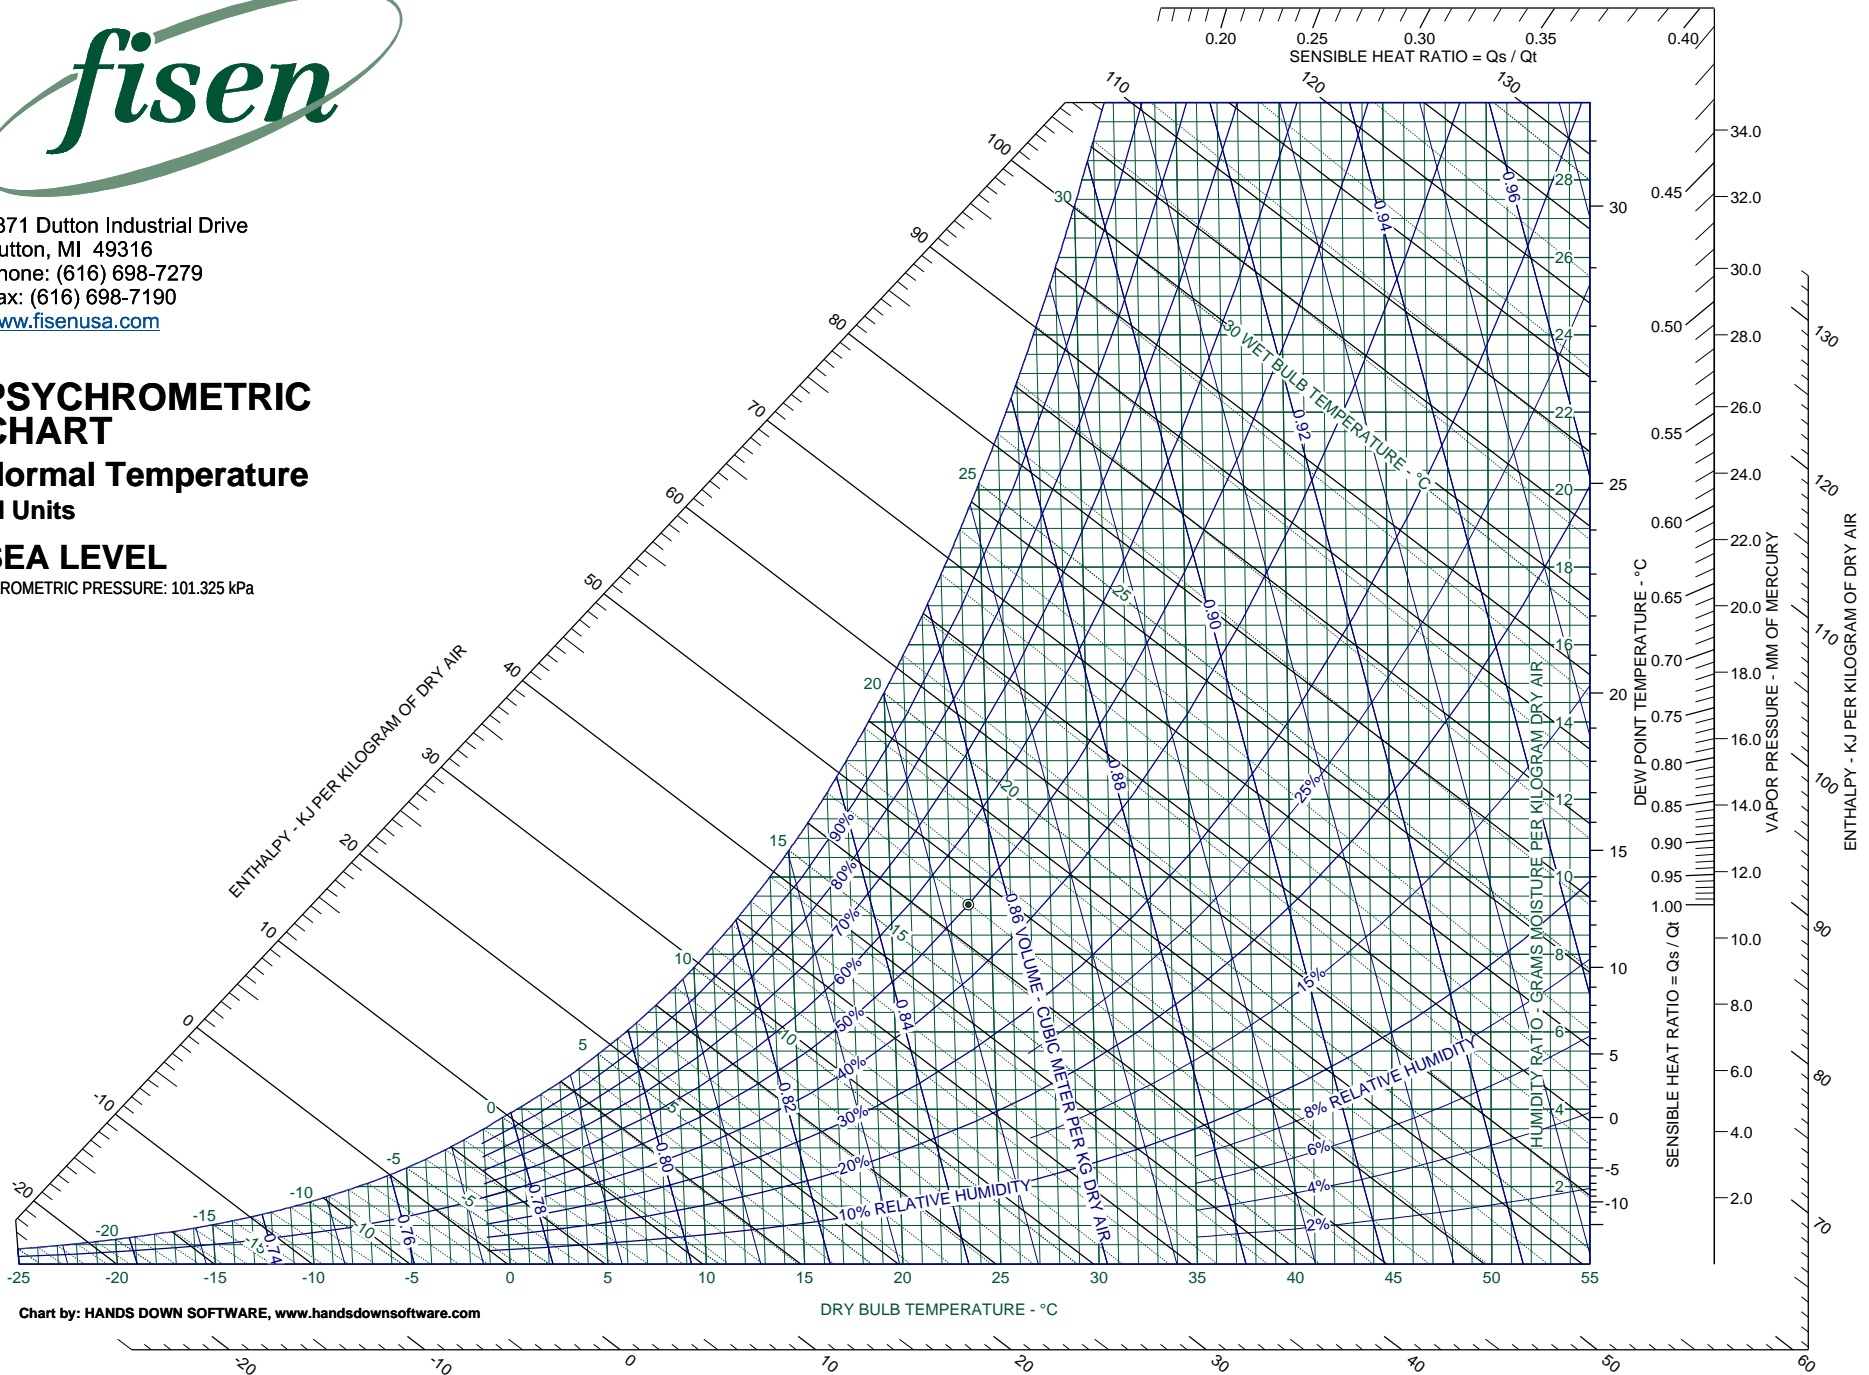

6871 Dutton Industrial Drive
Dutton, MI 49316
Phone: (616) 698-7279
Fax: (616) 698-7190
www.fisenusa.com

PSYCHROMETRIC CHART

Normal Temperature
I-P Units

SEA LEVEL

BAROMETRIC PRESSURE: 29.921 in. HG

6871 Dutton Industrial Drive
Dutton, MI 49316
Phone: (616) 698-7279
Fax: (616) 698-7190
www.fisenusa.com

PSYCHROMETRIC CHART

Normal Temperature
SI Units

SEA LEVEL

BAROMETRIC PRESSURE: 101.325 kPa

Chart by: HANDS DOWN SOFTWARE, www.handsdownsoftware.com