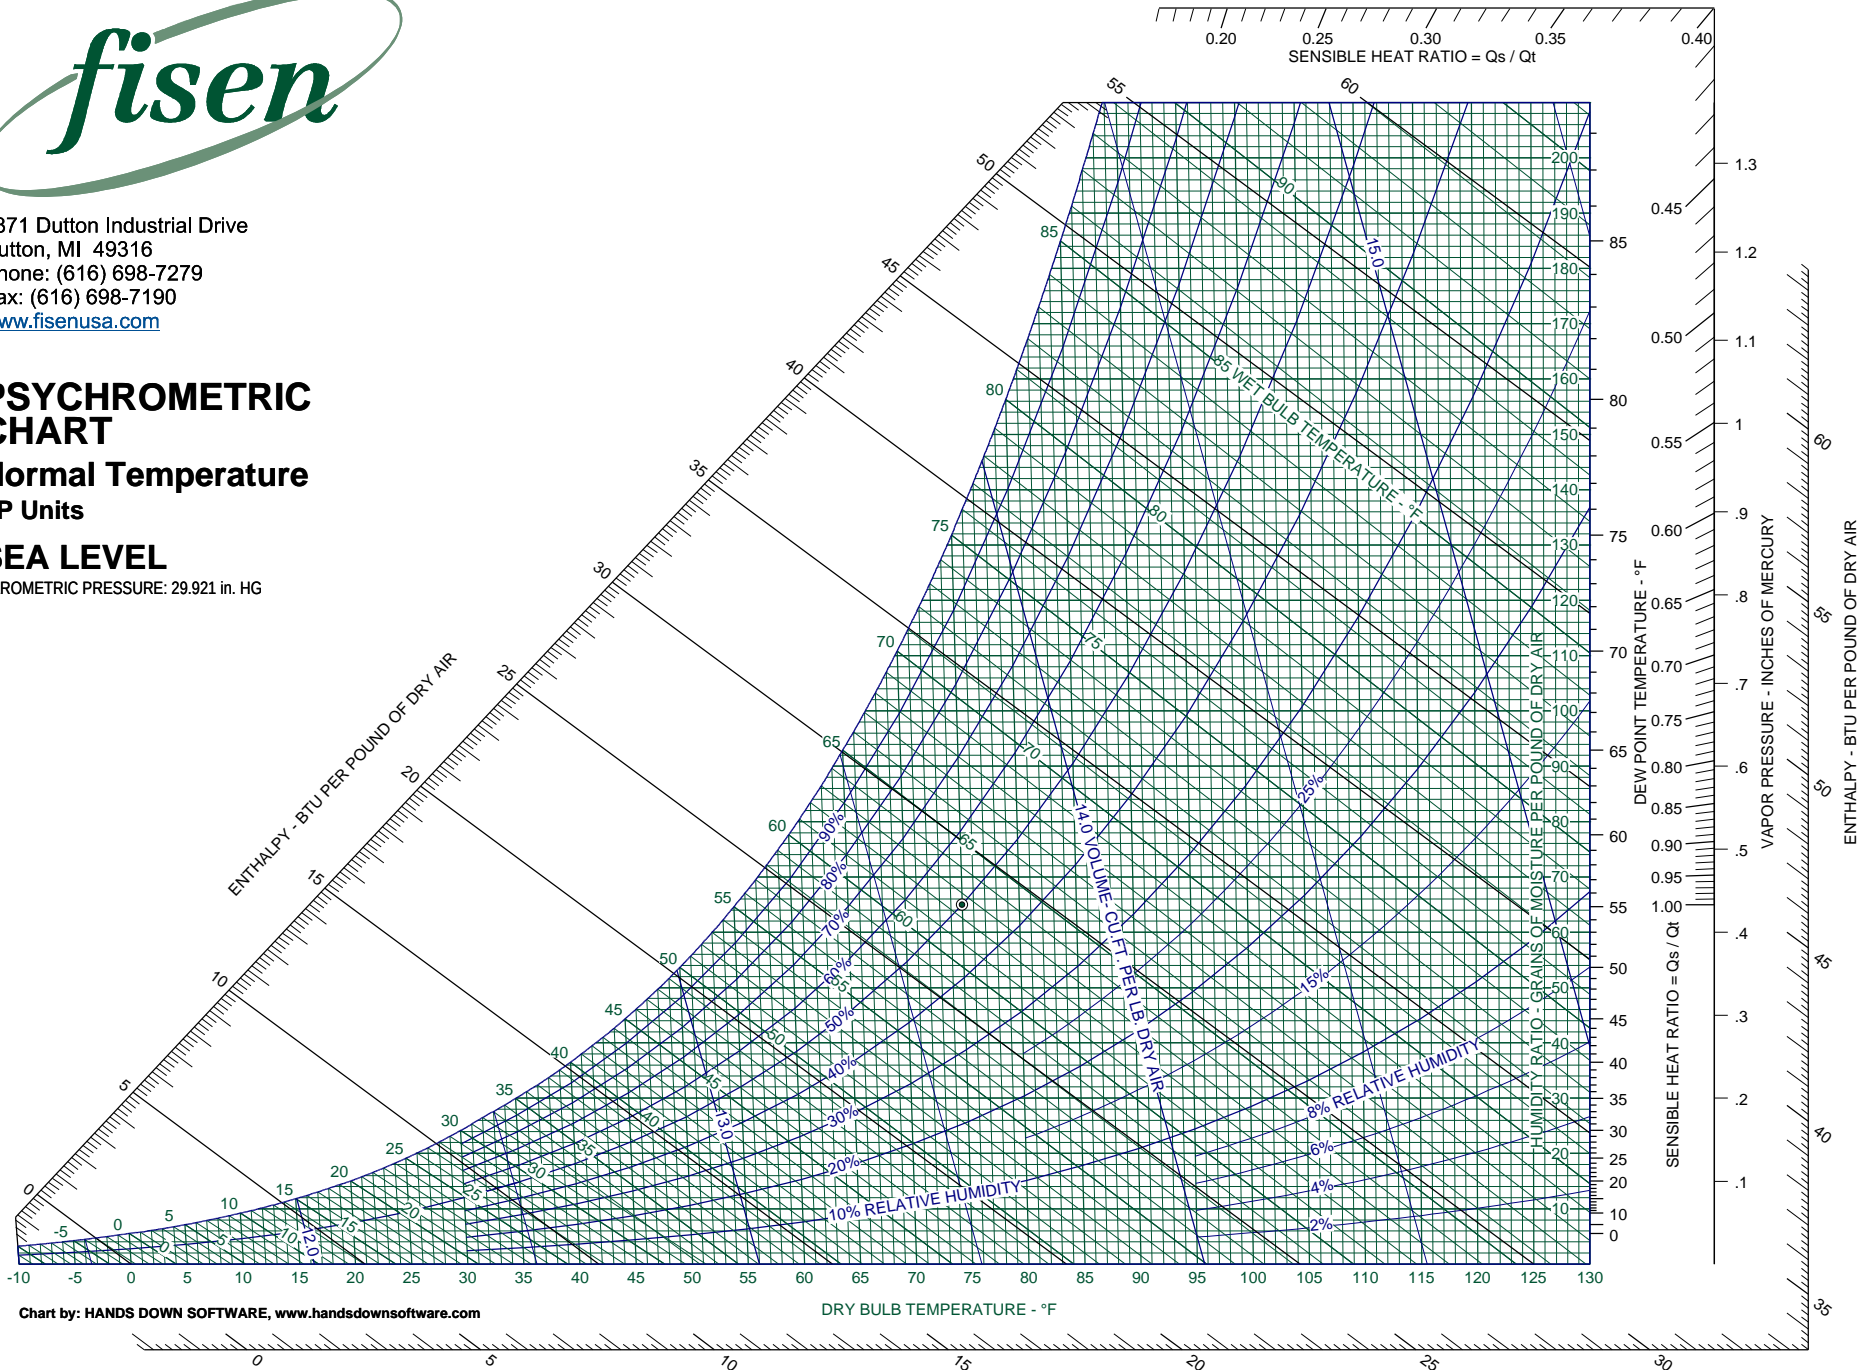

6871 Dutton Industrial Drive
Dutton, MI 49316
Phone: (616) 698-7279
Fax: (616) 698-7190
www.fisenusa.com

PSYCHROMETRIC CHART

Normal Temperature
I-P Units

SEA LEVEL

BAROMETRIC PRESSURE: 29.921 in. HG

6871 Dutton Industrial Drive
Dutton, MI 49316
Phone: (616) 698-7279
Fax: (616) 698-7190
www.fisenusa.com

PSYCHROMETRIC CHART

Normal Temperature
SI Units

SEA LEVEL

BAROMETRIC PRESSURE: 101.325 kPa

Chart by: HANDS DOWN SOFTWARE, www.handsdownsoftware.com