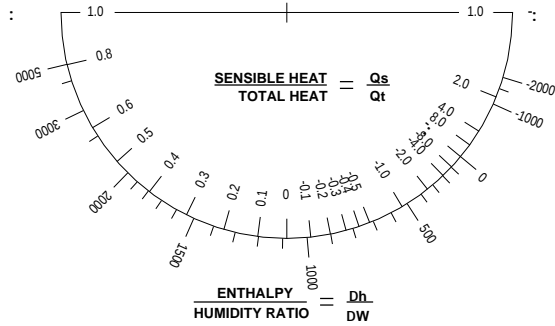

NORMAL TEMPERATURE

I-P Units

SEA LEVEL

BAROMETRIC PRESSURE : 29.921 INCHES OF MERCURY

Prime Air Products

MANUFACTURERS' REPRESENTATIVES

AIR HANDLING EQUIPMENT

1211 Mall Drive, Richmond, VA 23235
 Tel: (804) 378-0686 · Toll Free: (800) 628-3256 · Fax: (804) 378-0783
www.prime-air.com

PSYCHROMETRIC CHART

NORMAL TEMPERATURE

SI Units

SEA LEVEL
 BAROMETRIC PRESSURE: 101.325 kPa