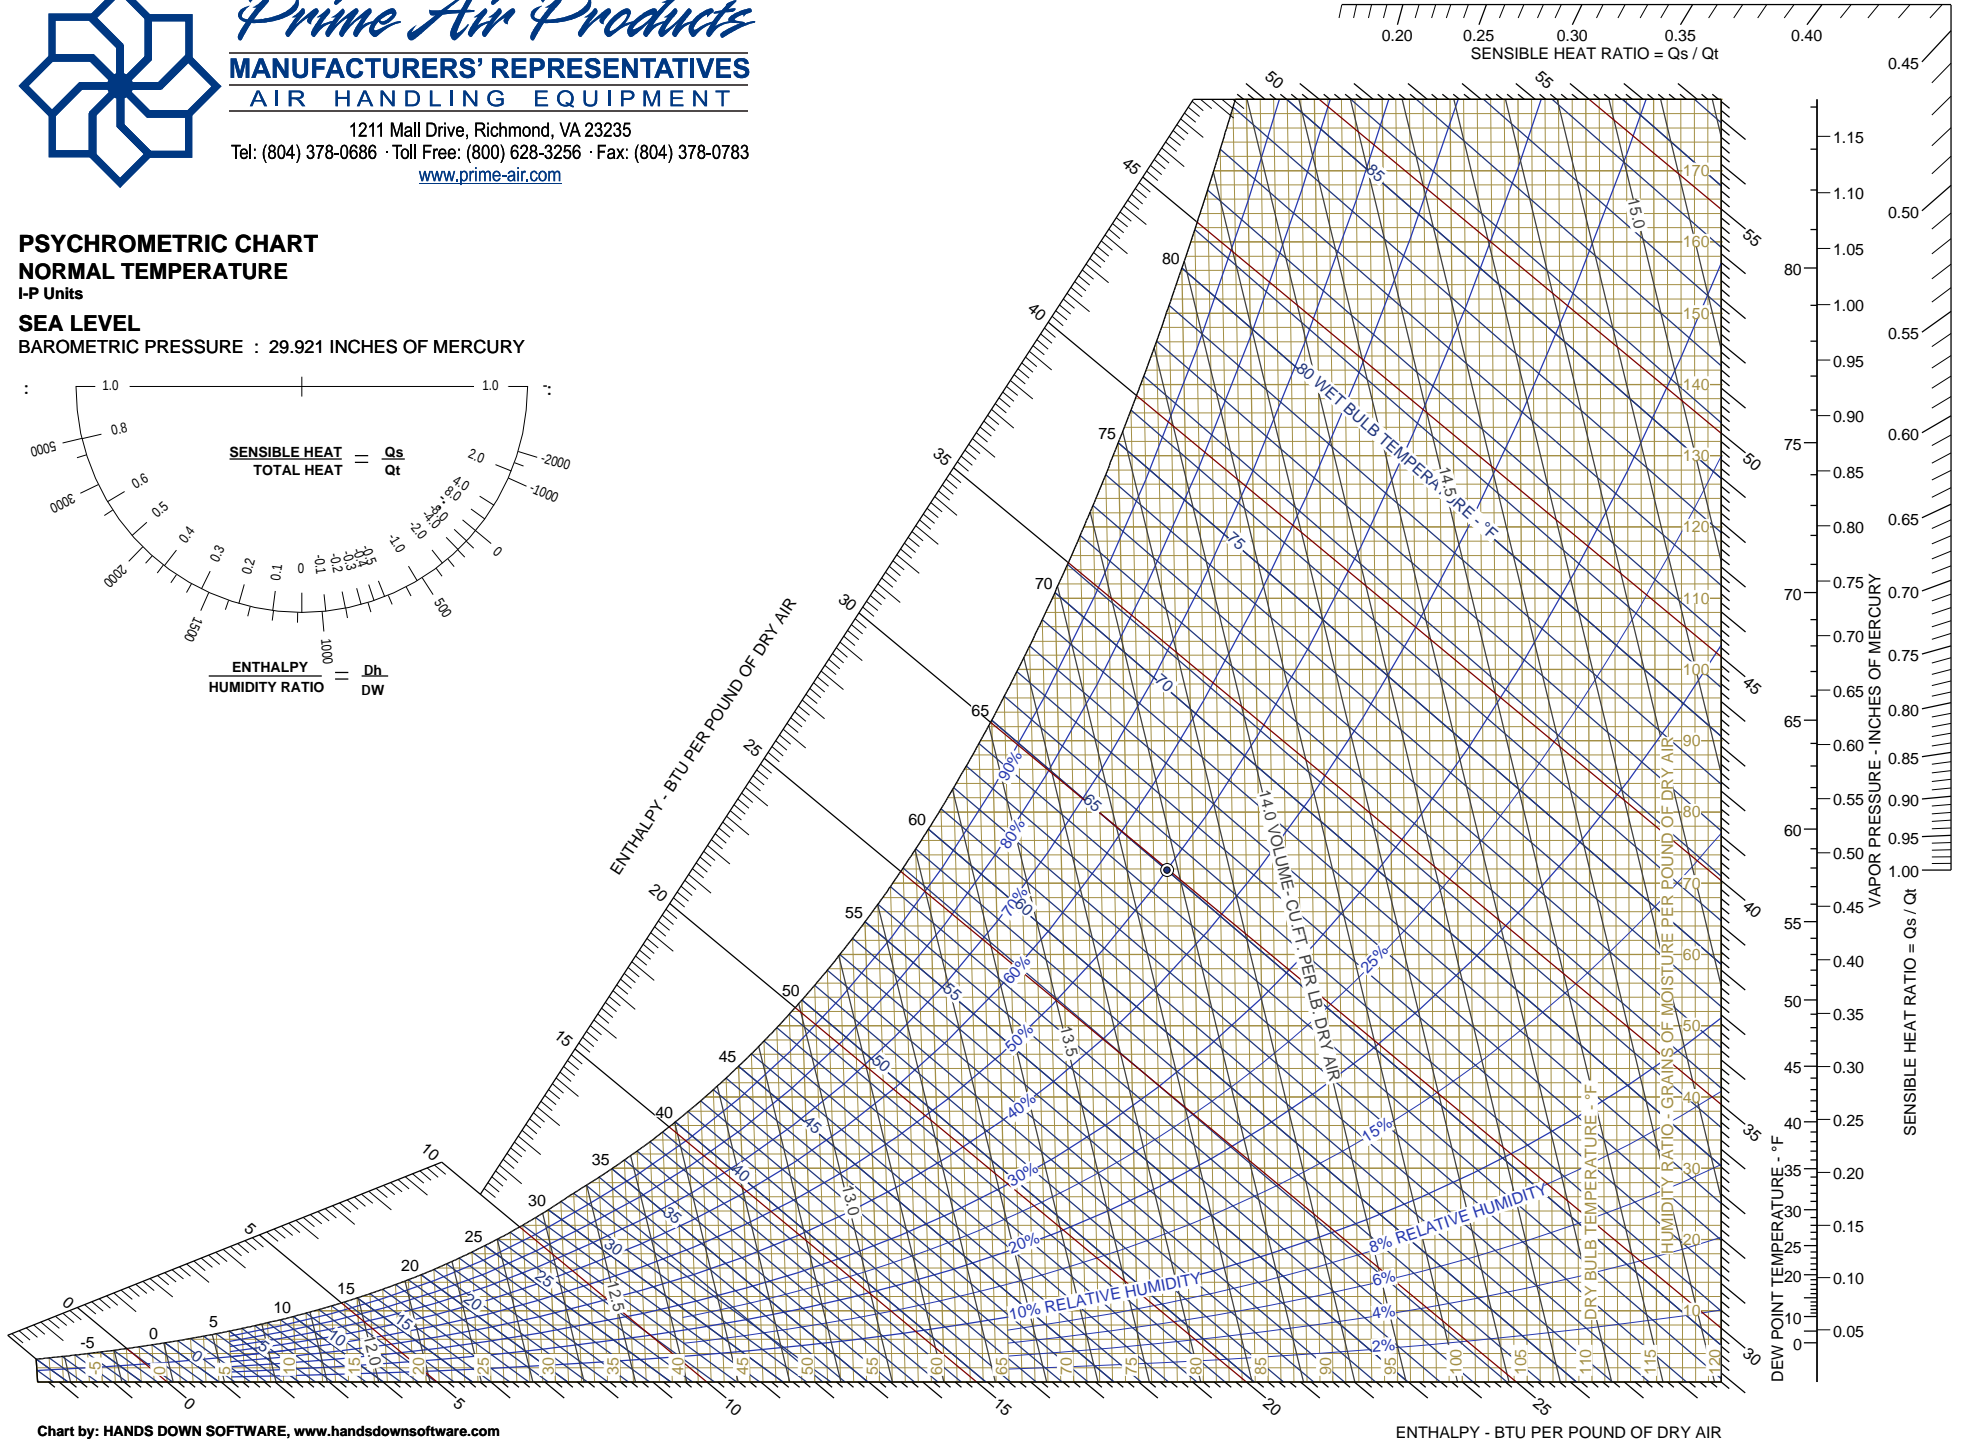

NORMAL TEMPERATURE

I-P Units

SEA LEVEL

BAROMETRIC PRESSURE : 29.921 INCHES OF MERCURY

Prime Air Products

MANUFACTURERS' REPRESENTATIVES

AIR HANDLING EQUIPMENT

1211 Mall Drive, Richmond, VA 23235
 Tel: (804) 378-0686 · Toll Free: (800) 628-3256 · Fax: (804) 378-0783
www.prime-air.com

PSYCHROMETRIC CHART

NORMAL TEMPERATURE

SI Units

SEA LEVEL
 BAROMETRIC PRESSURE: 101.325 kPa